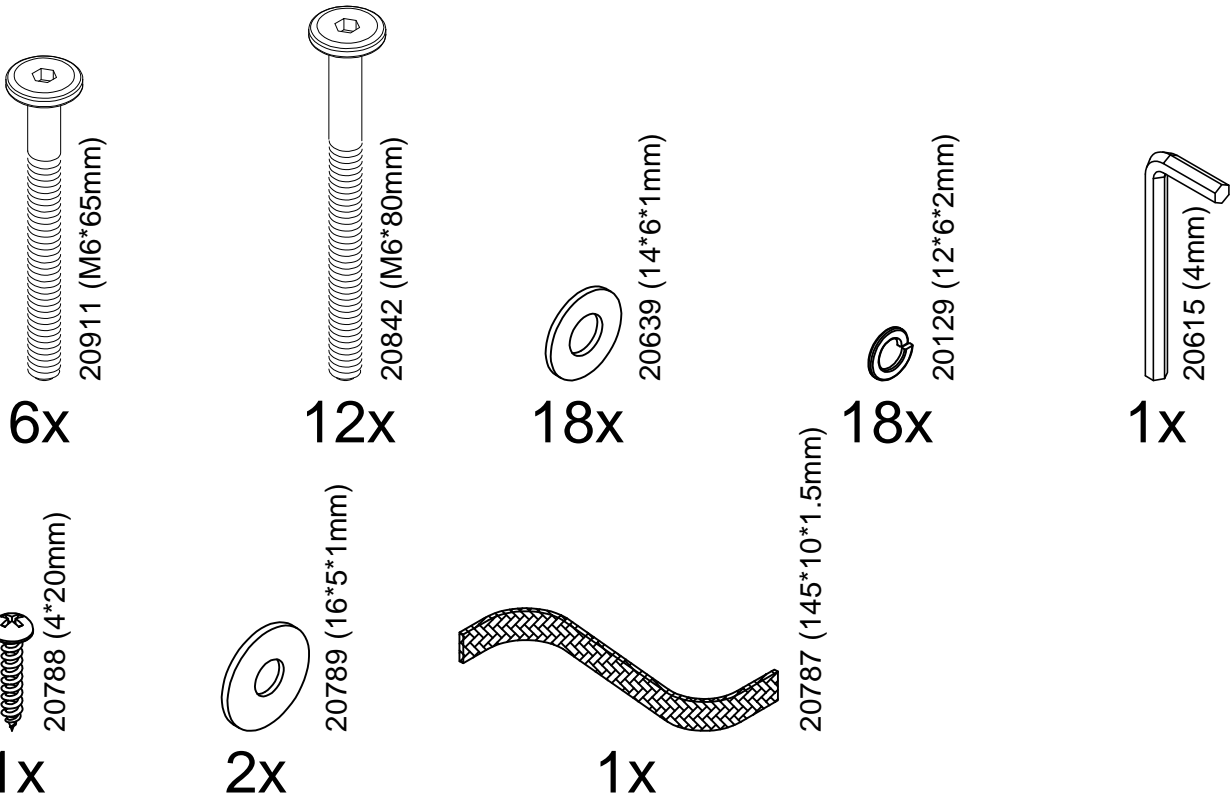

990005021
CORNER BOOKCASE

NO CLIMBING

990005021 CORNER BOOKCASE

990005021

⚠ WARNING:
CHOKING HAZARD--Small Parts
Not for children under 3 years.
To be Assembled by an Adult

Not Include
Non Inclus
No Incluido

AN OPTIONAL TIPPING RESTRAINT DEVICE IS PROVIDED FOR ADDITIONAL SAFETY

- 1) See above Tipping Restraint Device
- 2) Open Tipping Restraint Device package and remove the screw, washer and strap.
- 3) Secure the strap under the top or middle shelf of the furniture with the provided washer and screw. Then connect the strap to the wall using an appropriate anchor, washer and screw (not included) for your wall.