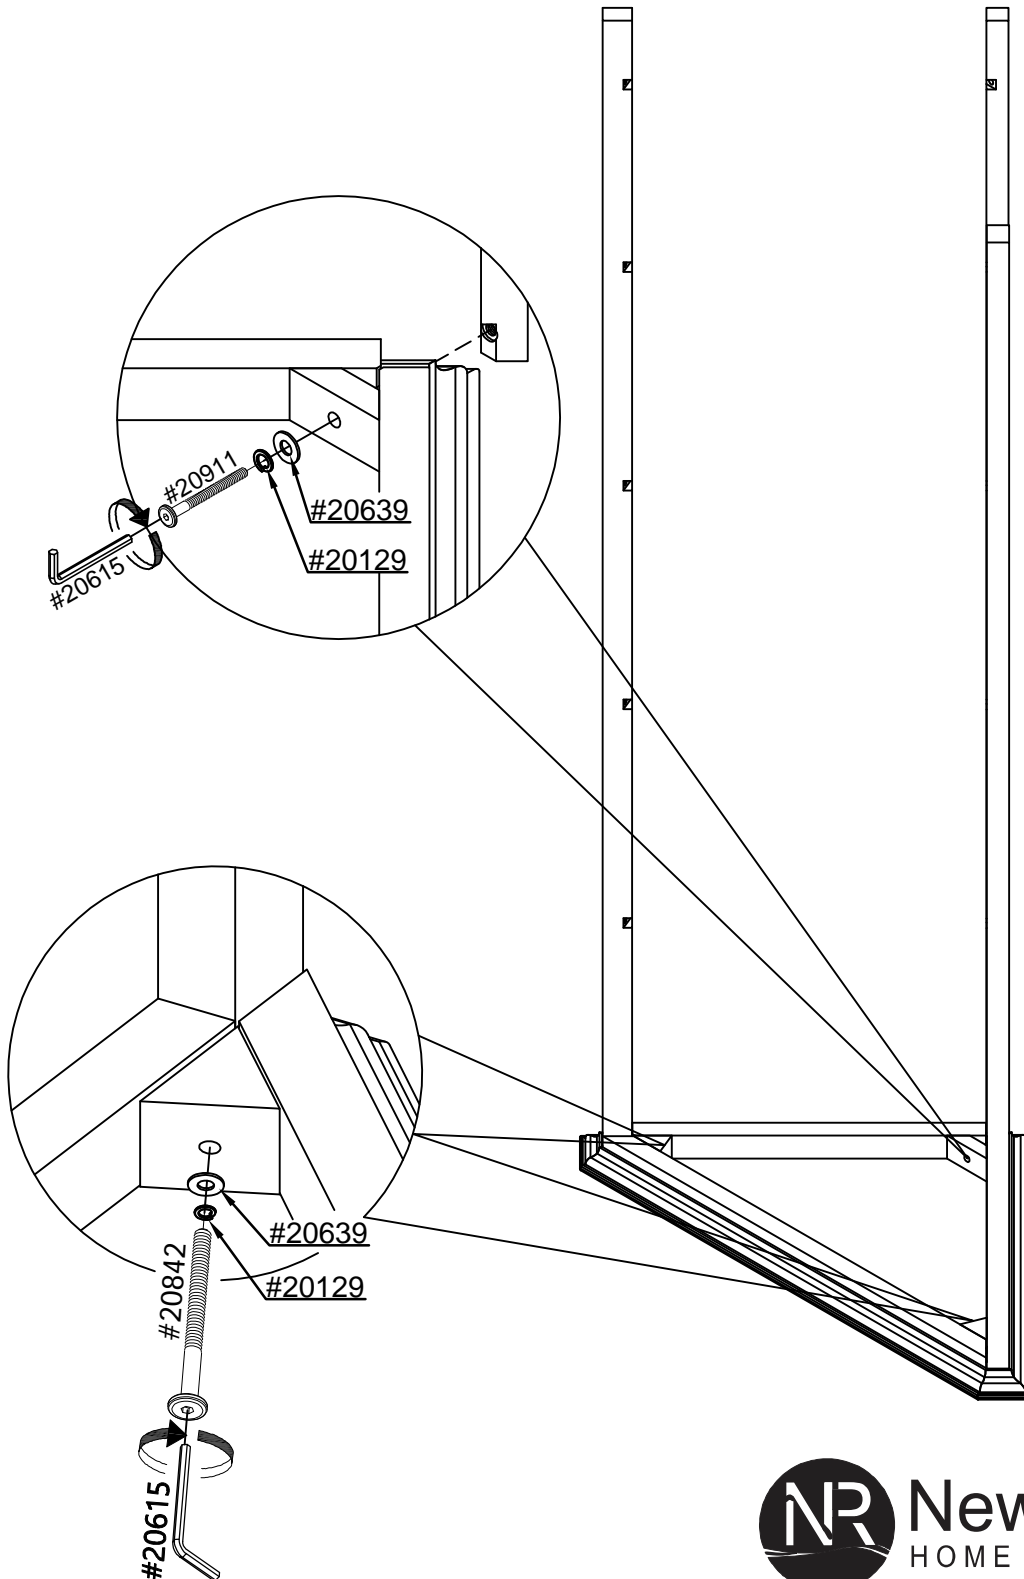

990005021
CORNER BOOKCASE

NO CLIMBING

990005021 CORNER BOOKCASE

990005021

⚠ WARNING:
CHOKING HAZARD--Small Parts
Not for children under 3 years.
To be Assembled by an Adult

Not Include
Non Inclus
No Incluido

AN OPTIONAL TIPPING RESTRAINT DEVICE IS PROVIDED FOR ADDITIONAL SAFETY

- 1) See above Tipping Restraint Device
- 2) Open Tipping Restraint Device package and remove the screw, washer and strap.
- 3) Secure the strap under the top or middle shelf of the furniture with the provided washer and screw. Then connect the strap to the wall using an appropriate anchor, washer and screw (not included) for your wall.