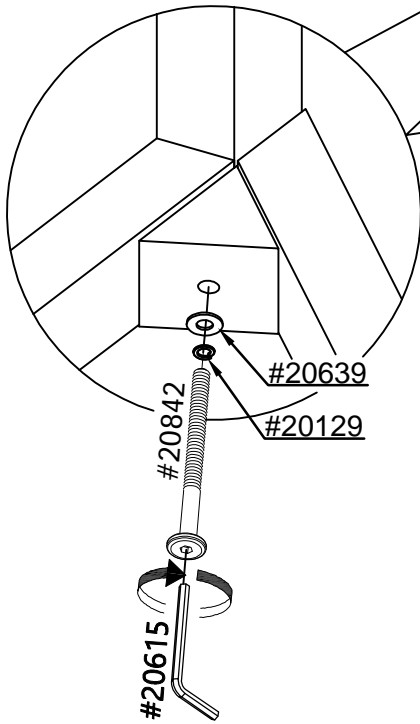

990005021
CORNER BOOKCASE

NO CLIMBING

990005021 CORNER BOOKCASE

990005021

⚠ WARNING:
CHOKING HAZARD--Small Parts
Not for children under 3 years.
To be Assembled by an Adult

Not Include
Non Inclus
No Incluido

AN OPTIONAL TIPPING RESTRAINT DEVICE IS PROVIDED FOR ADDITIONAL SAFETY

- 1) See above Tipping Restraint Device
- 2) Open Tipping Restraint Device package and remove the screw, washer and strap.
- 3) Secure the strap under the top or middle shelf of the furniture with the provided washer and screw. Then connect the strap to the wall using an appropriate anchor, washer and screw (not included) for your wall.