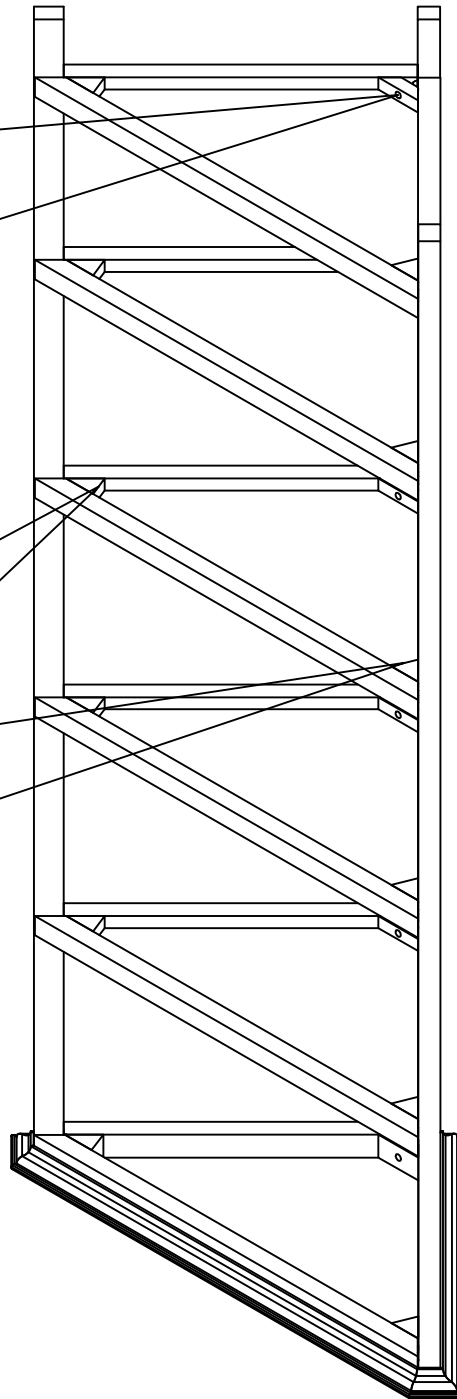

990005021
CORNER BOOKCASE

NO CLIMBING

990005021 CORNER BOOKCASE

990005021

⚠ WARNING:
CHOKING HAZARD--Small Parts
Not for children under 3 years.
To be Assembled by an Adult

Not Include
Non Inclus
No Incluido

AN OPTIONAL TIPPING RESTRAINT DEVICE IS PROVIDED FOR ADDITIONAL SAFETY

- 1) See above Tipping Restraint Device
- 2) Open Tipping Restraint Device package and remove the screw, washer and strap.
- 3) Secure the strap under the top or middle shelf of the furniture with the provided washer and screw. Then connect the strap to the wall using an appropriate anchor, washer and screw (not included) for your wall.