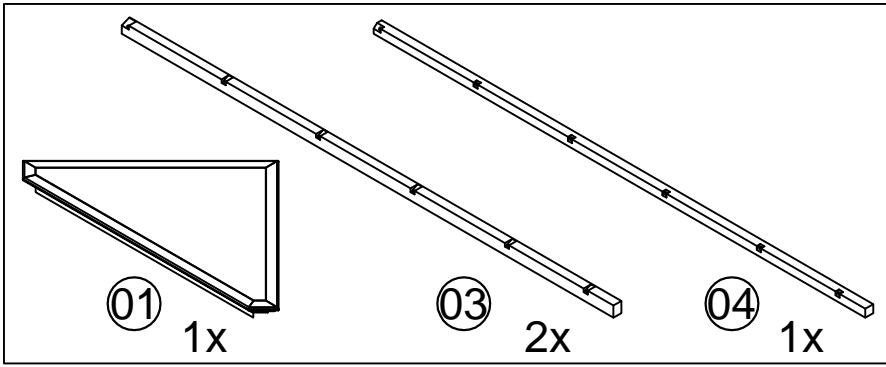

990005021
CORNER BOOKCASE

NO CLIMBING

990005021 CORNER BOOKCASE

990005021

⚠ WARNING:
CHOKING HAZARD--Small Parts
Not for children under 3 years.
To be Assembled by an Adult

Not Include
Non Inclus
No Incluido

AN OPTIONAL TIPPING RESTRAINT DEVICE IS PROVIDED FOR ADDITIONAL SAFETY

- 1) See above Tipping Restraint Device
- 2) Open Tipping Restraint Device package and remove the screw, washer and strap.
- 3) Secure the strap under the top or middle shelf of the furniture with the provided washer and screw. Then connect the strap to the wall using an appropriate anchor, washer and screw (not included) for your wall.