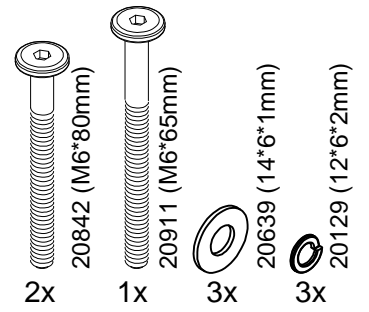

990005021
CORNER BOOKCASE

NO CLIMBING

990005021 CORNER BOOKCASE

990005021

⚠ WARNING:
CHOKING HAZARD--Small Parts
Not for children under 3 years.
To be Assembled by an Adult

Not Include
Non Inclus
No Incluido

AN OPTIONAL TIPPING RESTRAINT DEVICE IS PROVIDED FOR ADDITIONAL SAFETY

- 1) See above Tipping Restraint Device
- 2) Open Tipping Restraint Device package and remove the screw, washer and strap.
- 3) Secure the strap under the top or middle shelf of the furniture with the provided washer and screw. Then connect the strap to the wall using an appropriate anchor, washer and screw (not included) for your wall.