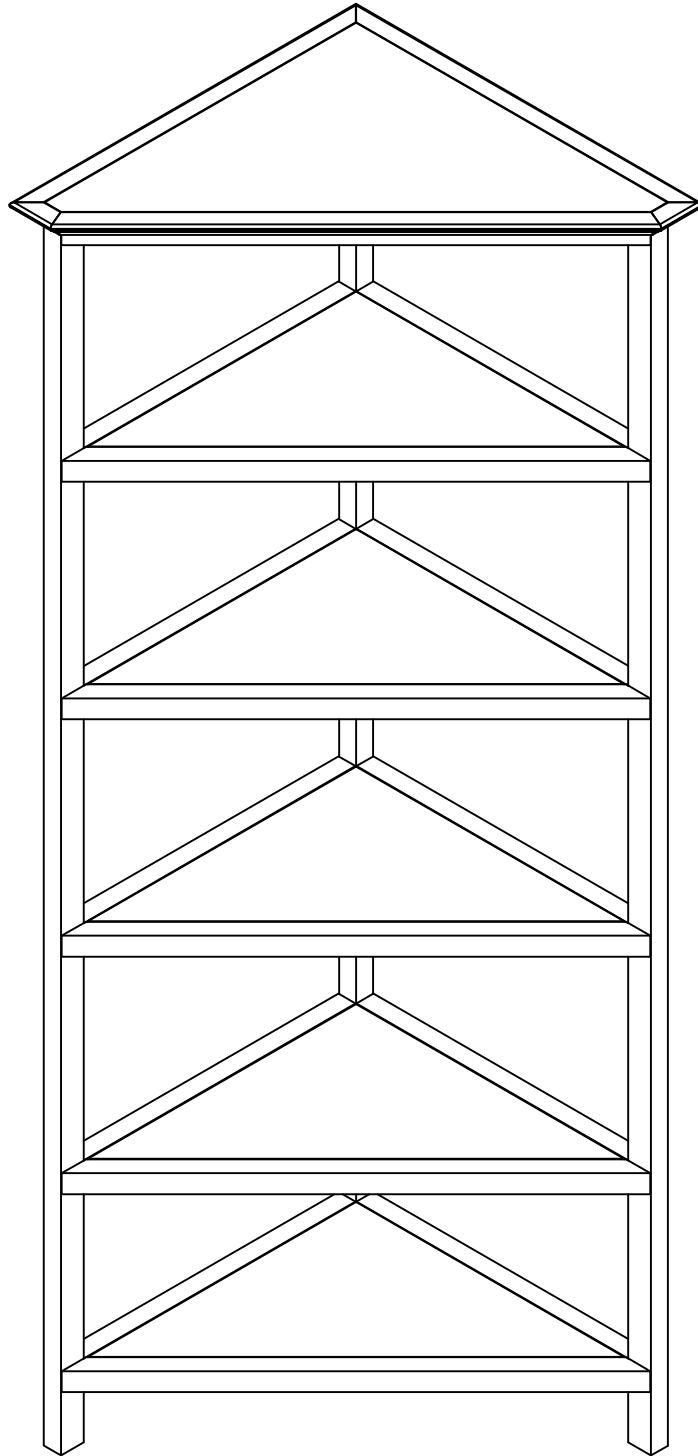

990005021
CORNER BOOKCASE

NO CLIMBING

990005021 CORNER BOOKCASE

990005021

⚠ WARNING:
CHOKING HAZARD--Small Parts
Not for children under 3 years.
To be Assembled by an Adult

Not Include
Non Inclus
No Incluido

AN OPTIONAL TIPPING RESTRAINT DEVICE IS PROVIDED FOR ADDITIONAL SAFETY

- 1) See above Tipping Restraint Device
- 2) Open Tipping Restraint Device package and remove the screw, washer and strap.
- 3) Secure the strap under the top or middle shelf of the furniture with the provided washer and screw. Then connect the strap to the wall using an appropriate anchor, washer and screw (not included) for your wall.