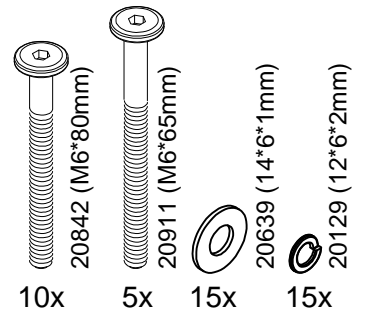

990005021
CORNER BOOKCASE

NO CLIMBING

990005021 CORNER BOOKCASE

990005021

⚠ WARNING:
CHOKING HAZARD--Small Parts
Not for children under 3 years.
To be Assembled by an Adult

Not Include
Non Inclus
No Incluido

AN OPTIONAL TIPPING RESTRAINT DEVICE IS PROVIDED FOR ADDITIONAL SAFETY

- 1) See above Tipping Restraint Device
- 2) Open Tipping Restraint Device package and remove the screw, washer and strap.
- 3) Secure the strap under the top or middle shelf of the furniture with the provided washer and screw. Then connect the strap to the wall using an appropriate anchor, washer and screw (not included) for your wall.