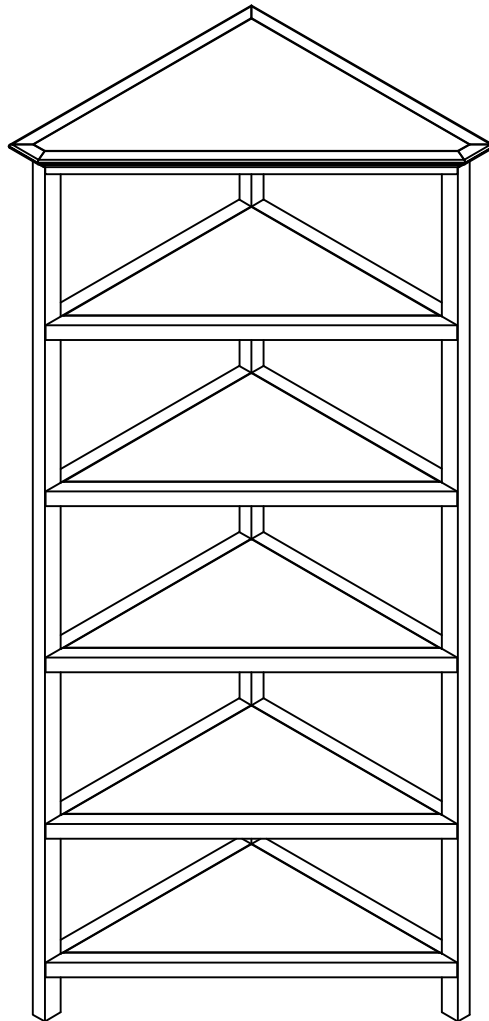

990005021
CORNER BOOKCASE

NO CLIMBING

990005021 CORNER BOOKCASE

990005021

⚠ WARNING:
CHOKING HAZARD--Small Parts
Not for children under 3 years.
To be Assembled by an Adult

Not Include
Non Inclus
No Incluido

AN OPTIONAL TIPPING RESTRAINT DEVICE IS PROVIDED FOR ADDITIONAL SAFETY

- 1) See above Tipping Restraint Device
- 2) Open Tipping Restraint Device package and remove the screw, washer and strap.
- 3) Secure the strap under the top or middle shelf of the furniture with the provided washer and screw. Then connect the strap to the wall using an appropriate anchor, washer and screw (not included) for your wall.