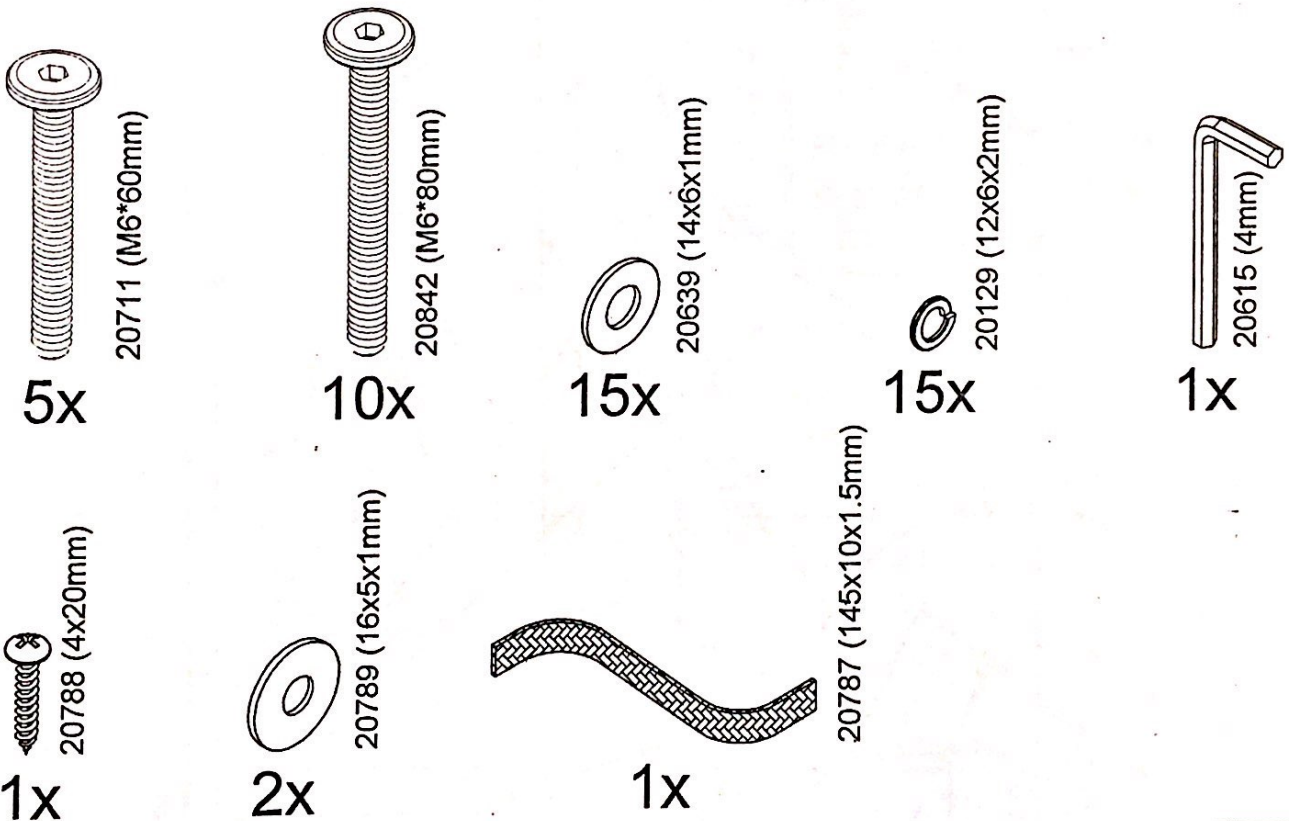

990005020 CORNER BOOKCASE

NO CLIMBING

990005020 CORNER BOOKCASE

990005020

WARNING:

CHOKING HAZARD--Small Parts
Not for children under 3 years.
To be Assembled by an Adult

Not Include
Non Inclus
No Incluido

AN OPTIONAL TIPPING RESTRAINT DEVICE IS PROVIDED FOR ADDITIONAL SAFETY

- 1) See above Tipping Restraint Device
- 2) Open Tipping Restraint Device package and remove the screw, washer and strap.
- 3) Secure the strap under the top or middle shelf of the furniture with the provided washer and screw. Then connect the strap to the wall using an appropriate anchor, washer and screw (not included) for your wall.