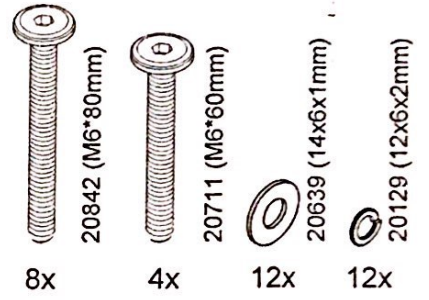

990005020 CORNER BOOKCASE

NO CLIMBING

990005020 CORNER BOOKCASE

990005020

WARNING:

CHOKING HAZARD--Small Parts
Not for children under 3 years.
To be Assembled by an Adult

Not Include
Non Inclus
No Incluido

AN OPTIONAL TIPPING RESTRAINT DEVICE IS PROVIDED FOR ADDITIONAL SAFETY

- 1) See above Tipping Restraint Device
- 2) Open Tipping Restraint Device package and remove the screw, washer and strap.
- 3) Secure the strap under the top or middle shelf of the furniture with the provided washer and screw. Then connect the strap to the wall using an appropriate anchor, washer and screw (not included) for your wall.