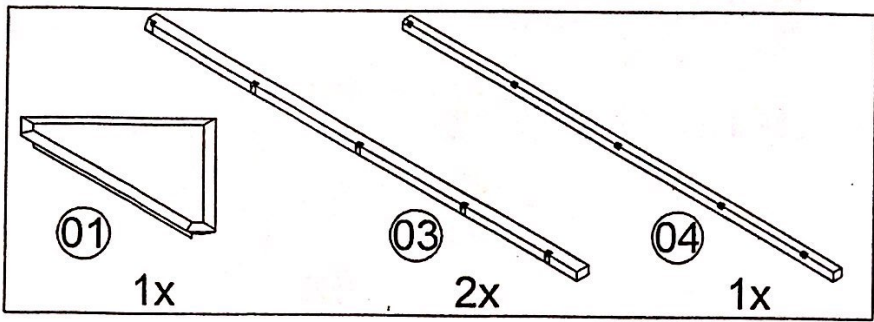

990005020 CORNER BOOKCASE

NO CLIMBING

990005020 CORNER BOOKCASE

990005020

WARNING:

CHOKING HAZARD--Small Parts
Not for children under 3 years.
To be Assembled by an Adult

Not Include
Non Inclus
No Incluido

AN OPTIONAL TIPPING RESTRAINT DEVICE IS PROVIDED FOR ADDITIONAL SAFETY

- 1) See above Tipping Restraint Device
- 2) Open Tipping Restraint Device package and remove the screw, washer and strap.
- 3) Secure the strap under the top or middle shelf of the furniture with the provided washer and screw. Then connect the strap to the wall using an appropriate anchor, washer and screw (not included) for your wall.