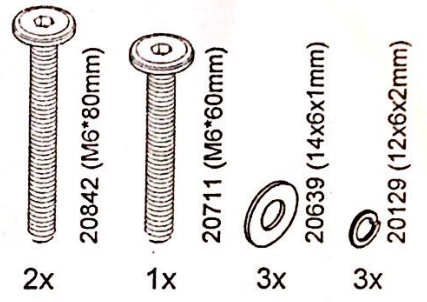

990005020 CORNER BOOKCASE

NO CLIMBING

990005020 CORNER BOOKCASE

990005020

WARNING:

CHOKING HAZARD--Small Parts
Not for children under 3 years.
To be Assembled by an Adult

Not Include
Non Inclus
No Incluido

AN OPTIONAL TIPPING RESTRAINT DEVICE IS PROVIDED FOR ADDITIONAL SAFETY

- 1) See above Tipping Restraint Device
- 2) Open Tipping Restraint Device package and remove the screw, washer and strap.
- 3) Secure the strap under the top or middle shelf of the furniture with the provided washer and screw. Then connect the strap to the wall using an appropriate anchor, washer and screw (not included) for your wall.