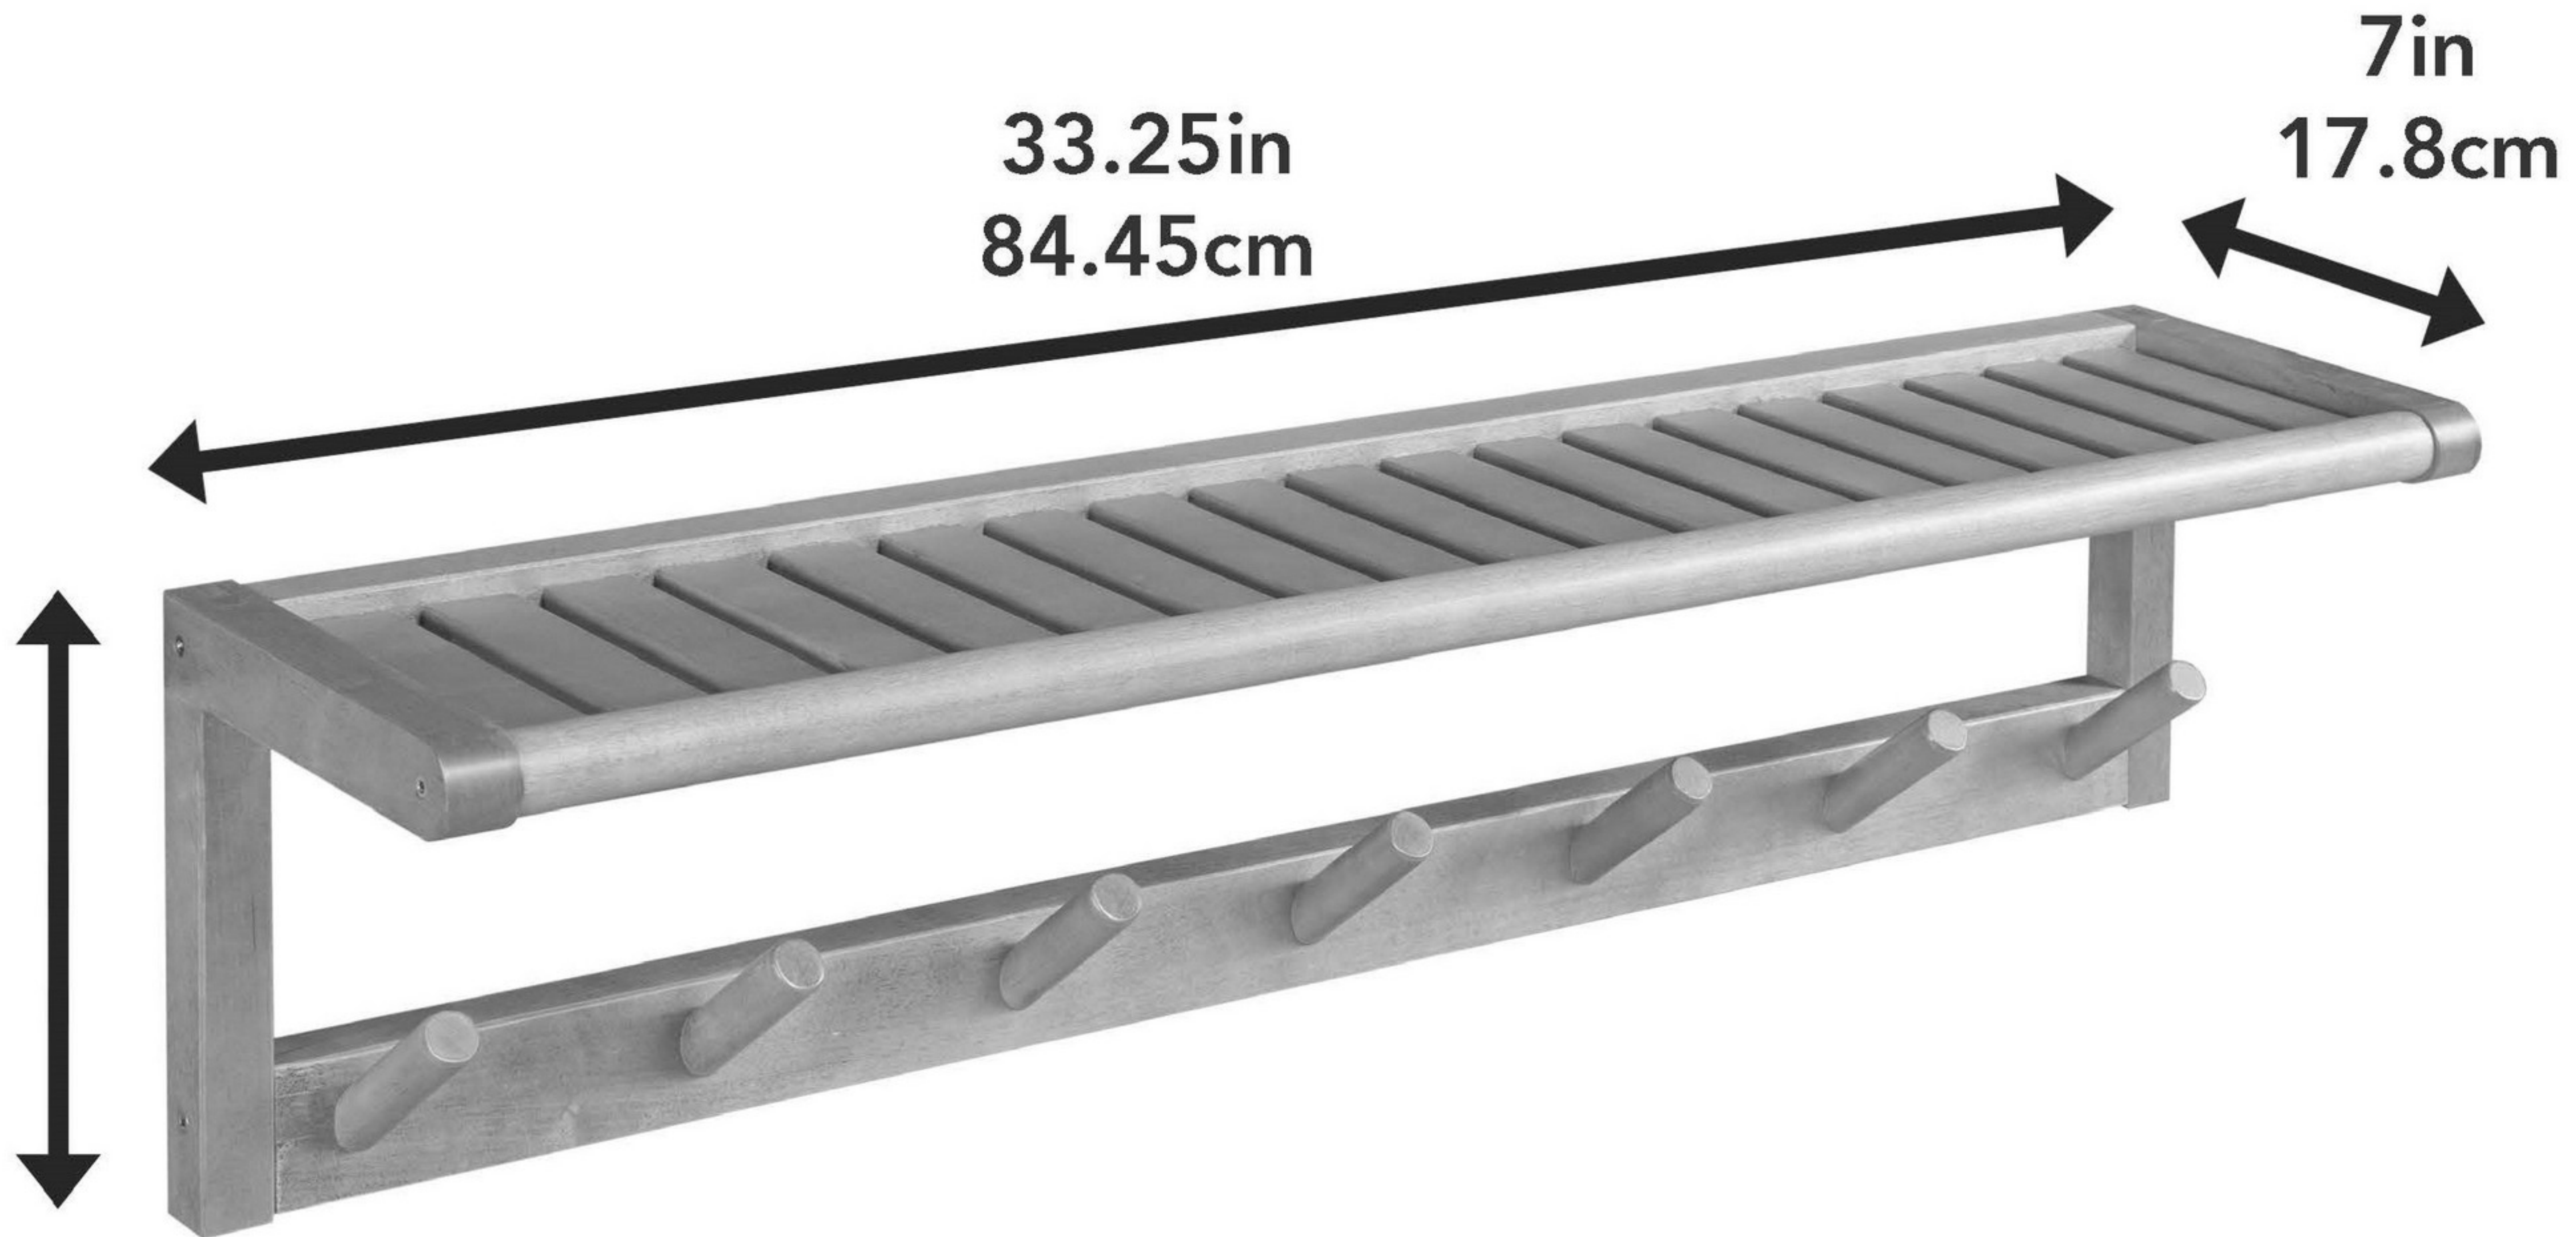

in: 33.25w 7d 8h cm: 84.45w 17.8d 20.3h

8in
20.3cm

CAUTION!

PLEASE READ BEFORE INSTALLATION!

As a courtesy,

New Ridge Home Goods

company includes wall mount hardware.

Included wall mounts cannot exceed

a 50 lb/22.68kg total load when properly mounted.

Wall materials vary and effect wall mount load capacity!

The included wall mounts may or may not
be appropriate for your installation.

PLEASE CONSIDER YOUR SPECIFIC INTENDED USE!