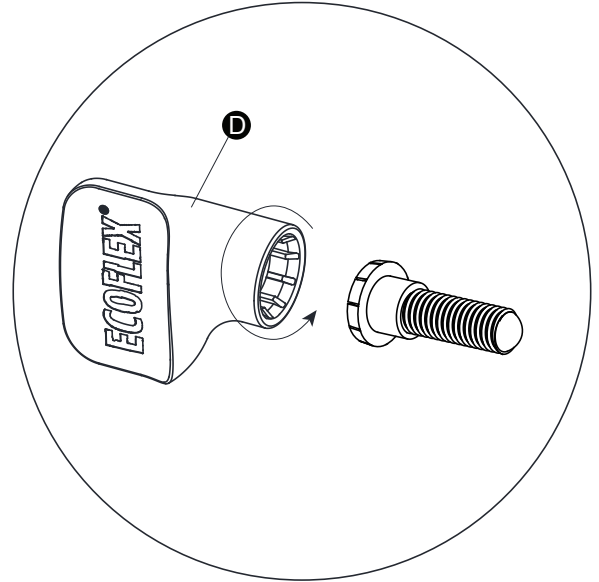

Part 7 X 1

Part 8 X 1

Ⓐ X 2

Ⓑ X 4

Ⓒ X 4

Ⓓ X 2

Ⓔ X 4
7/8"(2.2cm)

Ⓕ X 2
1 1/4"(3.2cm)

Ⓖ X 8
1 5/8"(4.2cm)

Ⓗ X 1

Small Phillips Head Screwdriver
Needed – Not Included

ProMax Litterloo

Ⓔ 7/8"(2.2cm)

Ⓕ 1 1/4"(3.2cm)

Ⓖ 1 5/8"(4.2cm)

Step 1 .

Step 2 .

Step 3 .

Step 4 .

Step 5 .

Step 6 .

Step 7 .

Step 8 .

Step 9 .