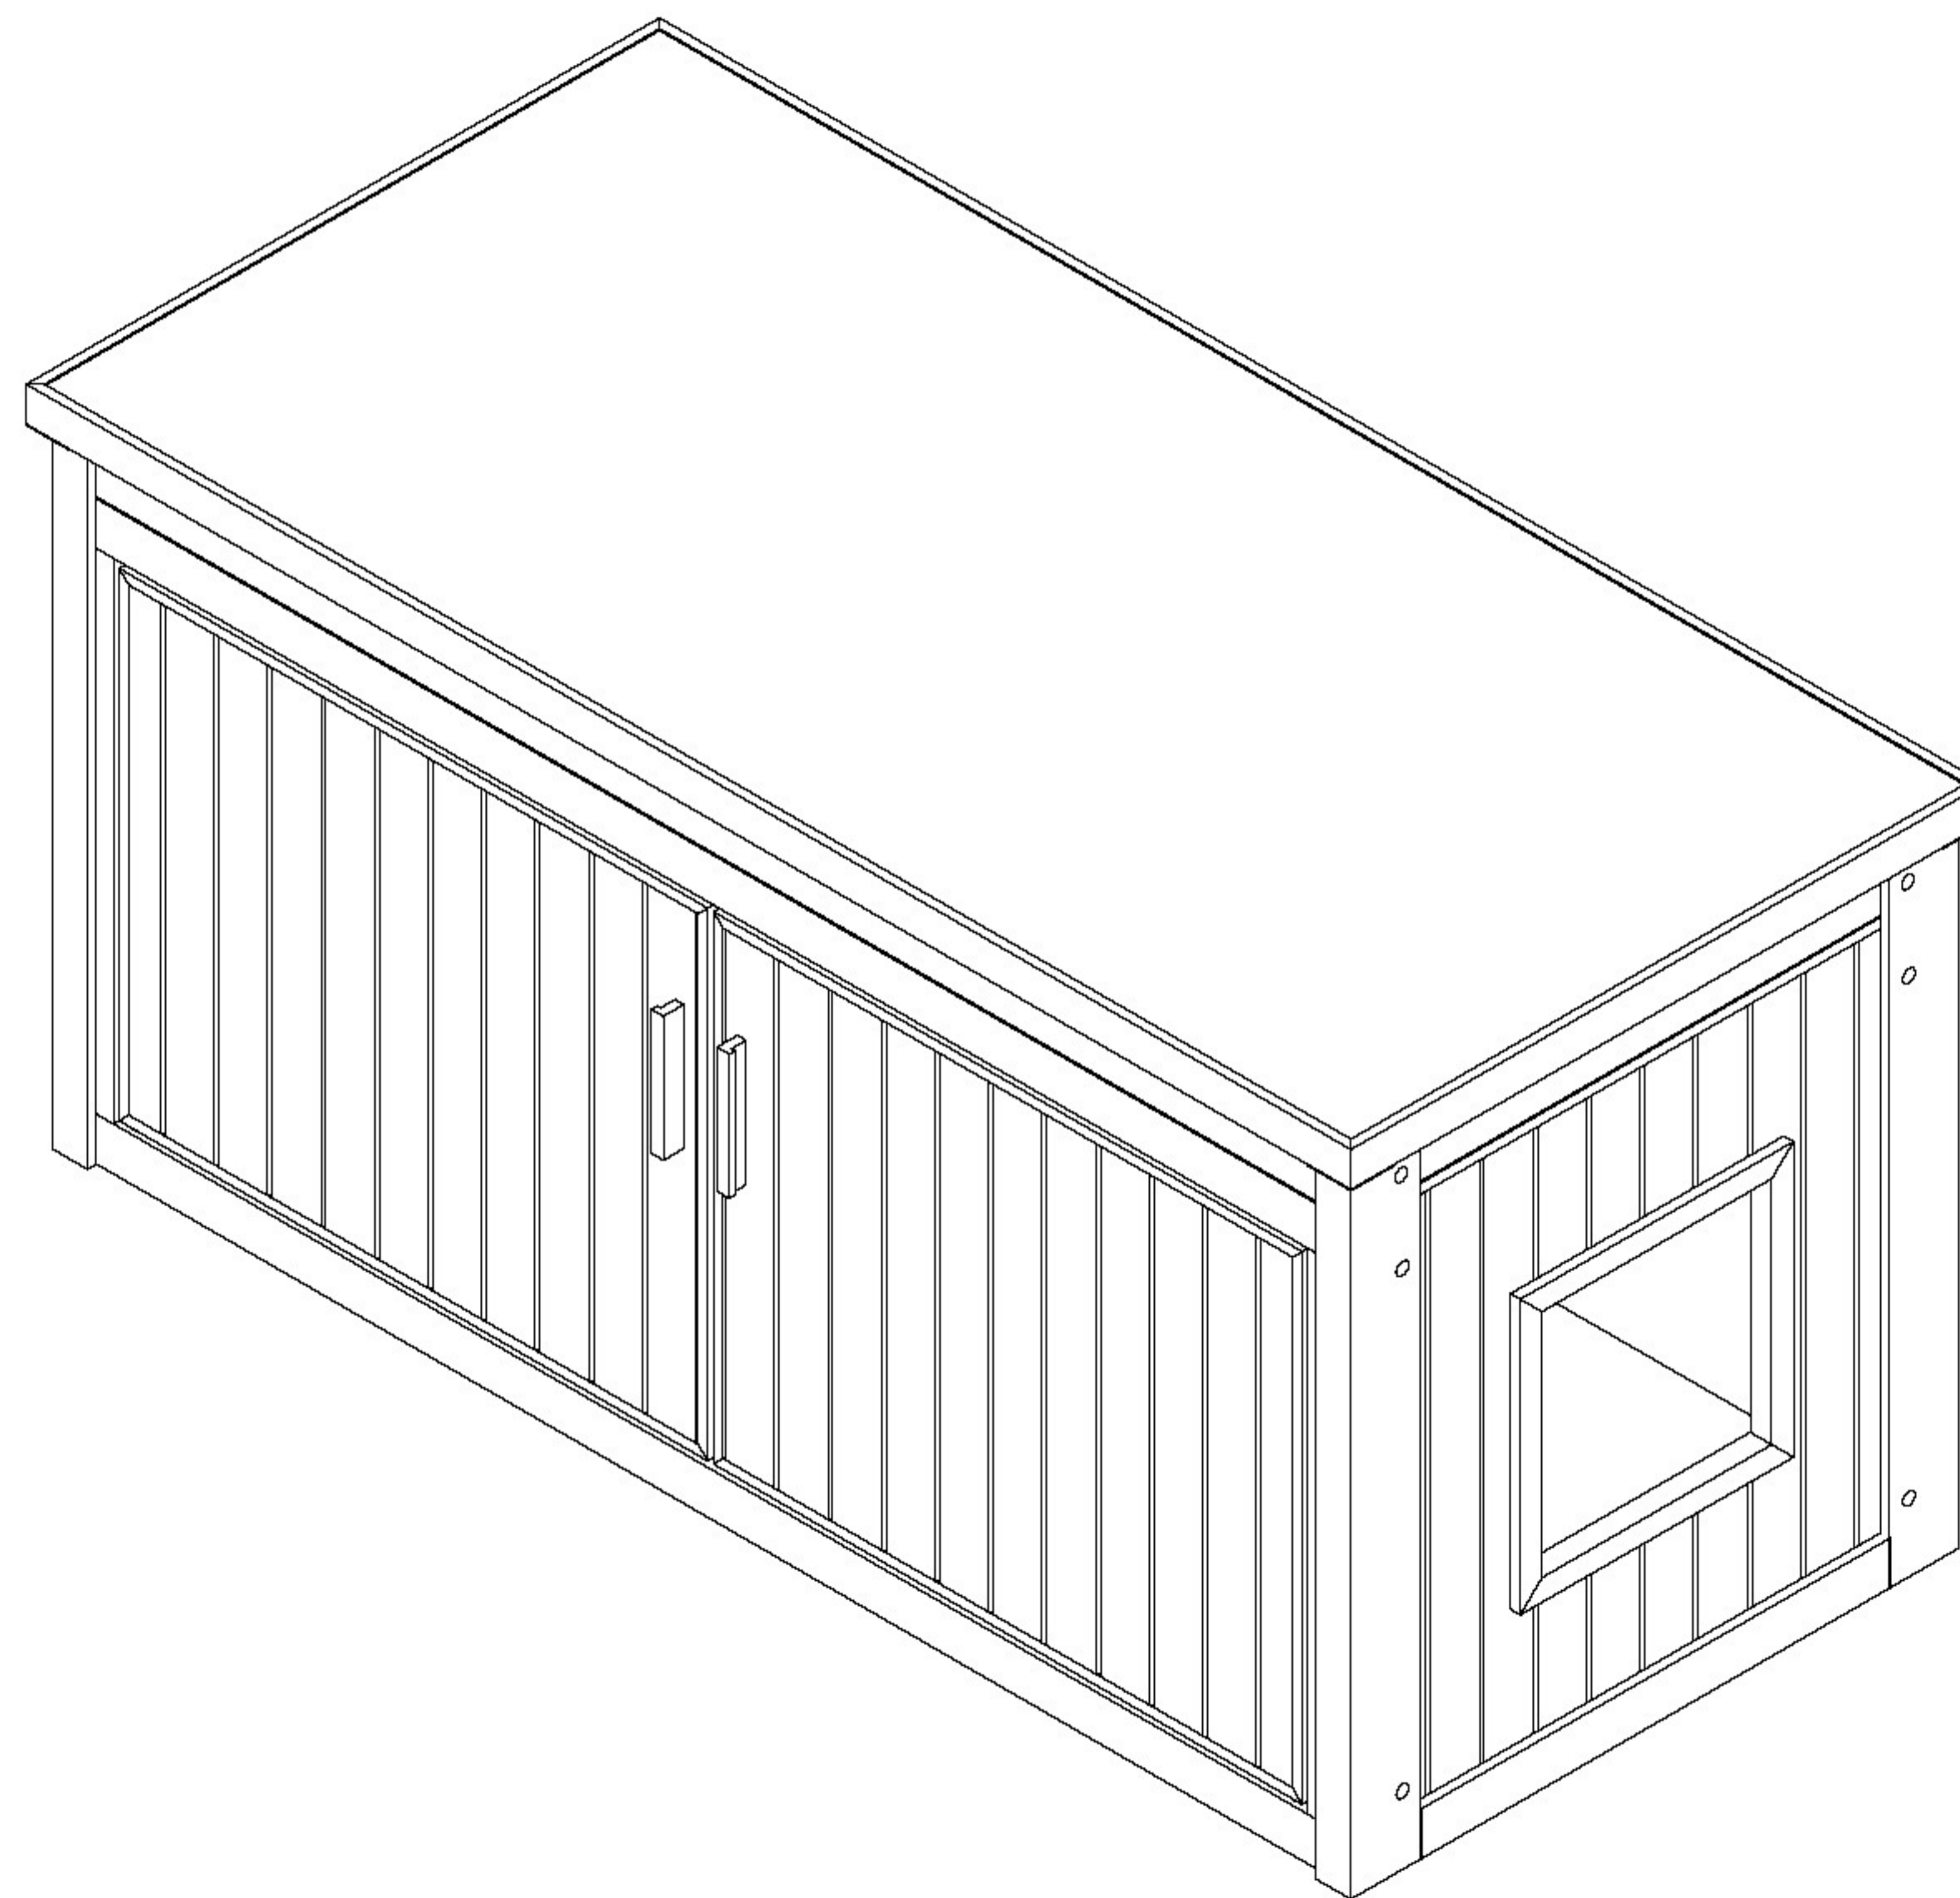

NeAgePet®

featuring **ECOFLEX**
GUARANTEED TOUGH

LitterLoo® Bench Litter Box Cover/End Table

EHKLB12 series

English

Congratulations and thank you for your purchase! Before you start, please check for damage or any missing parts. Please visit www.NewAgePet.com/customer-service to find additional assembly videos and help in requesting replacement parts, as well as additional instructions on cleaning, maintaining and painting your New Age product.