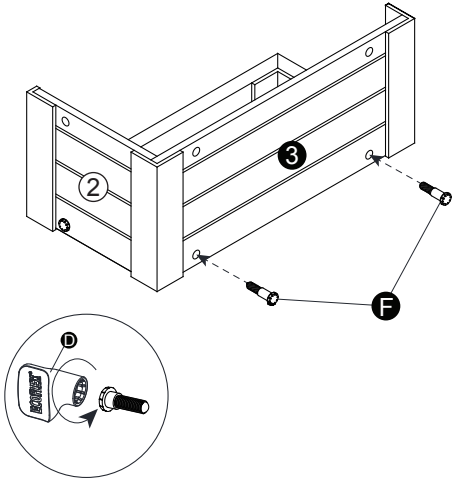

Congratulations and thank you for your purchase! Before you start, please check for damage or any missing parts. Please visit www.NewAgePet.com/customer-service to find additional assembly videos and help in requesting replacement parts, as well as additional instructions on cleaning, maintaining and painting your New Age product.

Felicitaciones y gracias por su compra! Antes de empezar, por favor verifique que el contenido de esta caja este completo y que no se haya dañado ninguna pieza. Para mas informacion visite nuestra pagina web www.NewAgePet.com/customer-service donde encontrara videos de ensamblaje, ayuda para ordenar repuestos, instrucciones de limpieza, mantenimiento y pintura de su nuevo producto New Age.

Félicitations et merci pour votre achat! Avant de commencer, vérifiez s'il y a des dommages ou des pièces manquantes. Visitez www.NewAgePet.com/customer-service pour commander une pièce de rechange ou pour des instructions supplémentaires sur le nettoyage, l'entretien et la peinture de votre produit New Age.

Herzlichen Glückwunsch und vielen Dank für Ihren Einkauf! Bevor Sie beginnen, prüfen Sie die Ware bitte auf Beschädigungen oder fehlende Teile. Bitte besuchen Sie die Website www.NewAgePet.com/customer-service. Sie finden dort zusätzliche Montage-Videos, Hilfe bei der Suche nach Ersatzteilen, sowie zusätzliche Anweisungen für die Reinigung, Pflege und Bemalung Ihres New-Age-Produkts.

Step 1 .

Step 2 .

Step 3 .

Step 4 .