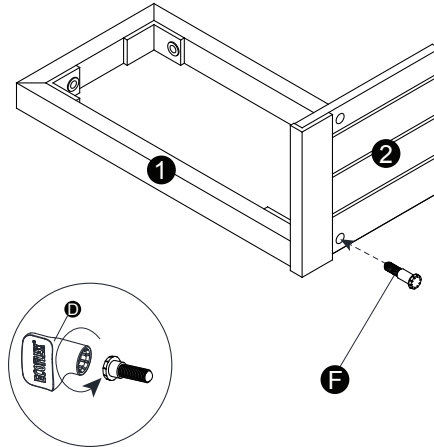

Felicitaciones y gracias por su compra! Antes de empezar, por favor verifique que el contenido de esta caja este completo y que no se haya dañado ninguna pieza. Para mas informacion visite nuestra pagina web www.NewAgePet.com/customer-service donde encontrara videos de ensamblaje, ayuda para ordenar repuestos, instrucciones de limpieza, mantenimiento y pintura de su nuevo producto New Age.

Félicitations et merci pour votre achat! Avant de commencer, vérifiez s'il y a des dommages ou des pièces manquantes. Visitez www.NewAgePet.com/customer-service pour commander une pièce de rechange ou pour des instructions supplémentaires sur le nettoyage, l'entretien et la peinture de votre produit New Age.

Herzlichen Glückwunsch und vielen Dank für Ihren Einkauf! Bevor Sie beginnen, prüfen Sie die Ware bitte auf Beschädigungen oder fehlende Teile. Bitte besuchen Sie die Website www.NewAgePet.com/customer-service. Sie finden dort zusätzliche Montage-Videos, Hilfe bei der Suche nach Ersatzteilen, sowie zusätzliche Anweisungen für die Reinigung, Pflege und Bemalung Ihres New-Age-Produkts.

Step 1 .