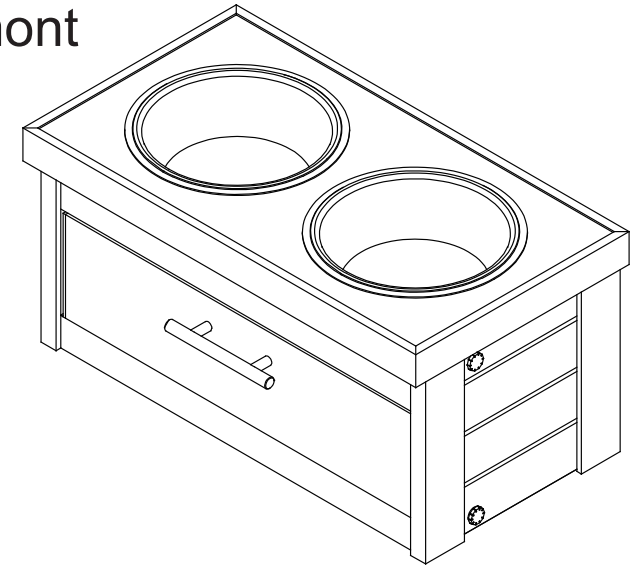

NeAgePet®

featuring **ECOFLEX**
GUARANTEED TOUGH

Small Piedmont

EHHF300S Series