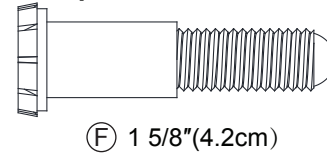

Felicitaciones y gracias por su compra! Antes de empezar, por favor verifique que el contenido de esta caja este completo y que no se haya dañado ninguna pieza. Para mas informacion visite nuestra pagina web www.NewAgePet.com/customer-service donde encontrara videos de ensamblaje, ayuda para ordenar repuestos, instrucciones de limpieza, mantenimiento y pintura de su nuevo producto New Age.

Félicitations et merci pour votre achat! Avant de commencer, vérifiez s'il y a des dommages ou des pièces manquantes. Visitez www.NewAgePet.com/customer-service pour commander une pièce de rechange ou pour des instructions supplémentaires sur le nettoyage, l'entretien et la peinture de votre produit New Age.

Herzlichen Glückwunsch und vielen Dank für Ihren Einkauf! Bevor Sie beginnen, prüfen Sie die Ware bitte auf Beschädigungen oder fehlende Teile. Bitte besuchen Sie die Website www.NewAgePet.com/customer-service. Sie finden dort zusätzliche Montage-Videos, Hilfe bei der Suche nach Ersatzteilen, sowie zusätzliche Anweisungen für die Reinigung, Pflege und Bemalung Ihres New-Age-Produkts.

Step 1 .