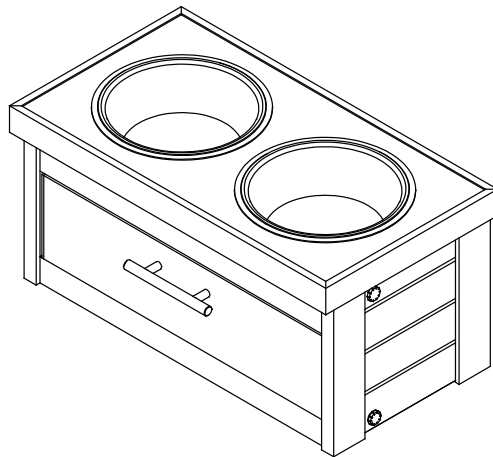

Step 5 .

Step 6 .

Complete .

NeAgePet®

featuring **ECOFLEX**
GUARANTEED TOUGH

Small Piedmont

EHHF300S Series

Parts List

Small Phillips Head Screwdriver
Needed – Not Included

NeAgePet®

©Copyright Pinta International, Inc. 2020