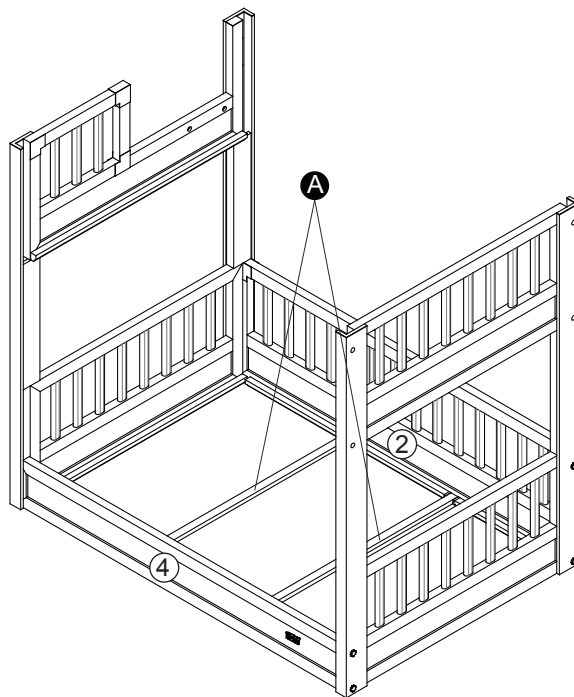

Step 3 .

WARNING!
Please do not overtighten screws!

Step 4 .