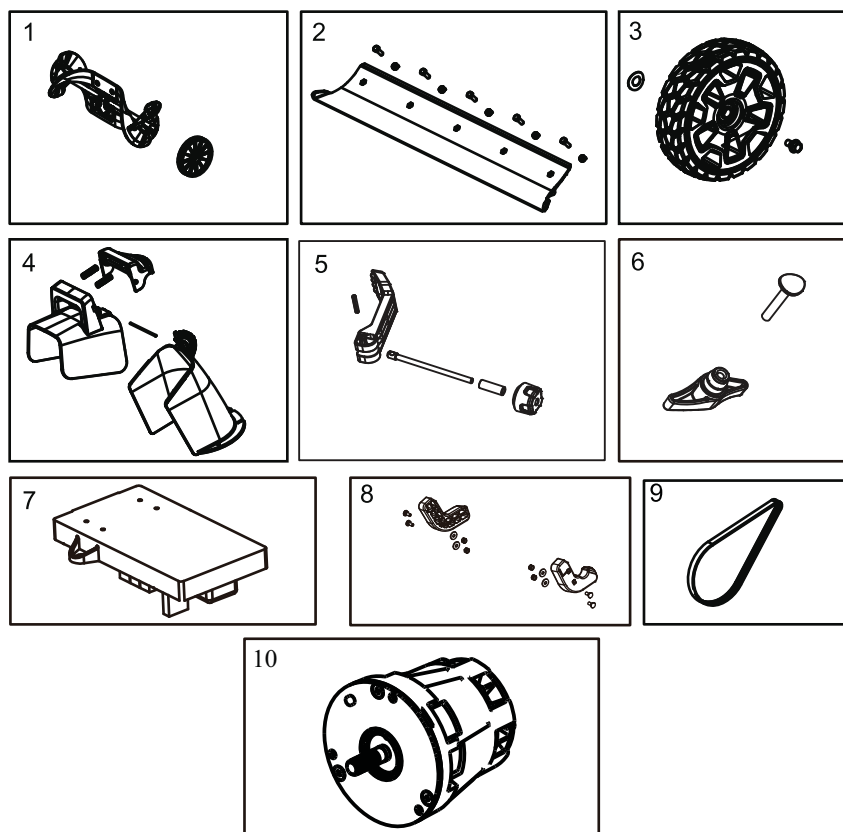

13 EXPLODED VIEW

No.	Part No.	Qty	Description
1	R0201719-00	1	Impeller assembly
2	R0200650-00	1	Scraper Kit
3	R0200648-00	2	Wheel Assembly
4	R0200651-00	1	Chute Deflector Assembly
5	R0201839-00	2	Quick-Release Lever Assembly
6	R0201852-00	2	Cam Lock Assembly
7	R0200887-00	1	PCB board
8	R0200655-00	2	Skid plates
9	R0200288-00	1	Belt
10	R0201939-00	1	Motor