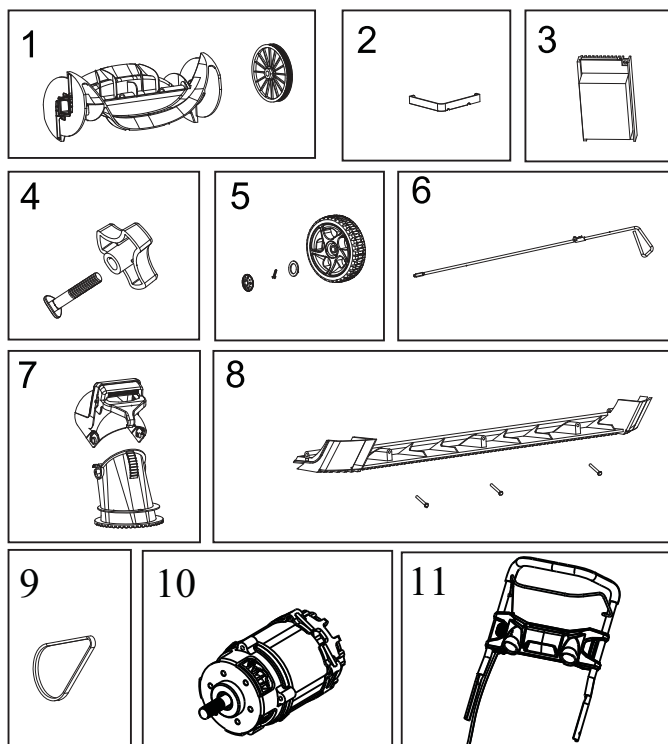

13 EXPLODED VIEW

No.	Part No.	Qty	Description
1	R0201935-00	1	Impeller assembly
2	R0200283-00	1	Weather bar
3	R0200285-00	1	PCB board
4	R0200284-00	2	Cam Lock Assembly
5	R0200165-00	2	Wheel Assembly
6	R0200166-00	1	Control Rod Assembly
7	R0200173-00	1	Chute Deflector Assembly
8	R0200282-00	1	Scraper Kit
9	R0201918-00	1	Belt
10	R0201936-00	1	Motor
11	R0201937-00	1	Upper handle assembly