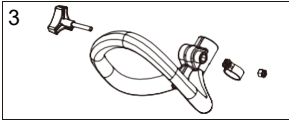

14 EXPLODED VIEW

No.	Part No.	Qty	Description
1	R0201586-00	1	Impeller assembly
2	R0201587-00	1	Belt
3	R0201844-00	1	Auxiliary handle
4	R0201589-00	1	Scraper
5	R0201879-00	1	Belt tensioner
6	R0201938-00	1	Cam lock assembly