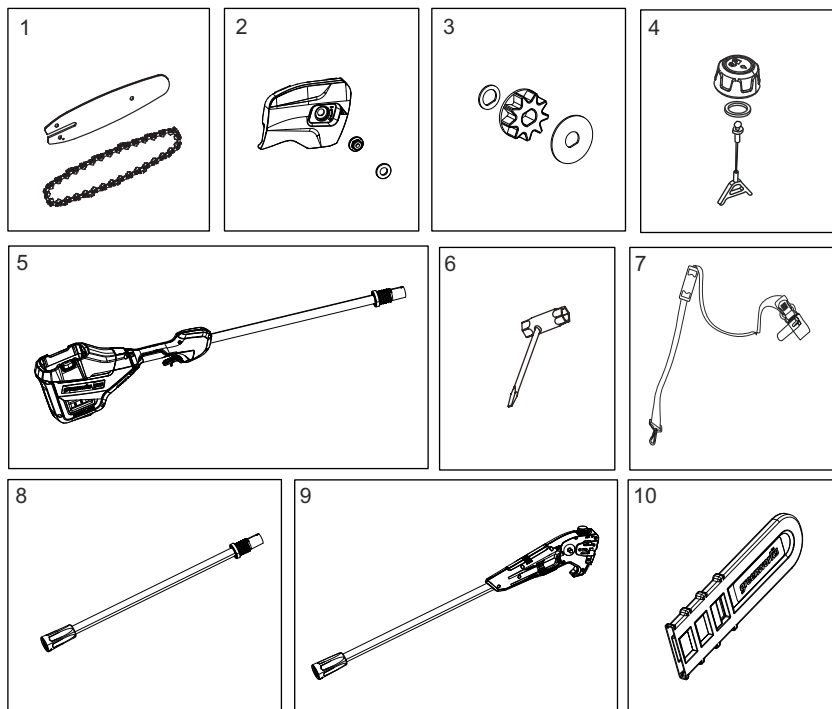

14 EXPLODED VIEW

No.	Part No.	Qty	Description	No.	Part No.	Qty	Description
1	R0202420-00	1	Bar / Chain	6	RB333101726	1	Wrench
2	R0202421-00	1	Sprocket Cover Assembly	7	RB37902144C	1	Harness Assembly
3	R0202422-00	1	Sprocket Kit	8	R0202424-00	1	Intermediate Pole
4	R0200056-00	1	Oil Cap Assembly	9	R0202425-00	1	Polesaw Head Assembly
5	R0202423-00	1	Rear Pole Assembly	10	RB34114155V1	1	Scabbard