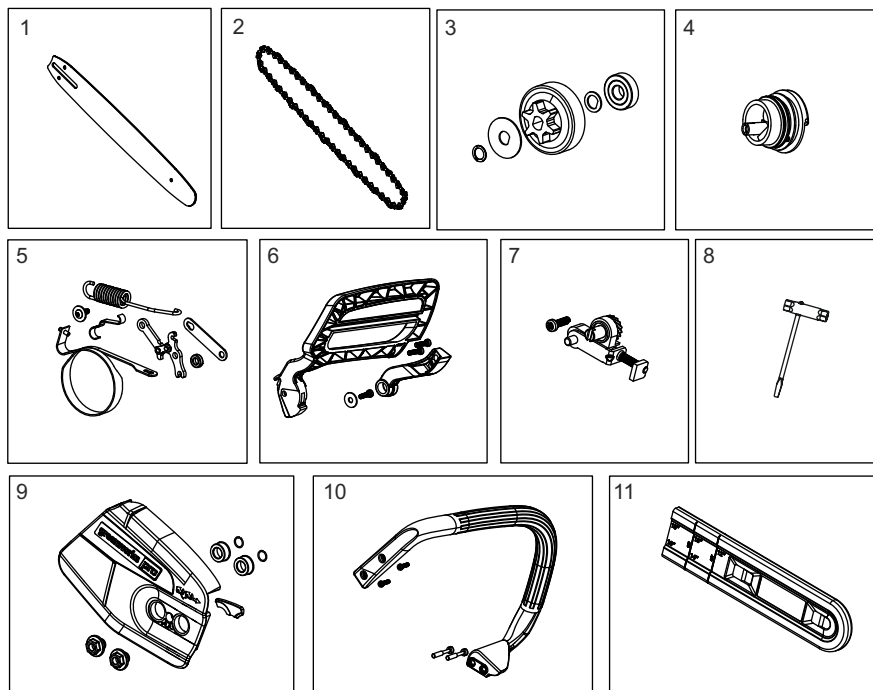

16 EXPLODED VIEW

No	Part No.	Qty	Description	No	Part No.	Qty	Description
1	R0201872-00	1	Bar	7	R0200896-00	1	Tensioner Kit
2	RB322041075	1	Chain	8	RB333001890	1	Wrench
3	R0200302-00	1	Sprocket Kit	9	R0200304-00	1	Sprocket Cover Assembly
4	R0200303-00	1	Oil Cap Assembly	10	R0200306-00	1	Auxiliary Handle Kit
5	R0201868-00	1	Chain Brake Kit	11	RB341182031B	1	Scabbard
6	R0200009-00	1	Chain Brake Handle				