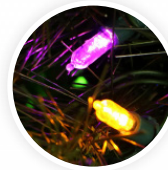

## The Yardville Pine Collection

A wonderful alternative to live greenery and arrives fully assembled. Some light shaping and your tree is ready to be displayed.

Pre-strung with battery operated modern LED lights bringing a festive glow to your home, batteries not included.

The Yardville Pine stands 3 ft tall and comes prestrung with 150 LED lights. The tree needles are constructed out of non-allergenic, flame retardant materials then painted multiple hues of green. Designed to last, the Yardville Pine will add convenience and ease to your holiday season, year after year.

- Slim mixed-branch silhouette
- Long, high-quality PVC needles
- Stands 3-ft. high with 23-in. diameter
- Hinged branch construction – 294 tips
- Burlap base with weight for stability
- Flame-retardant and non-allergenic