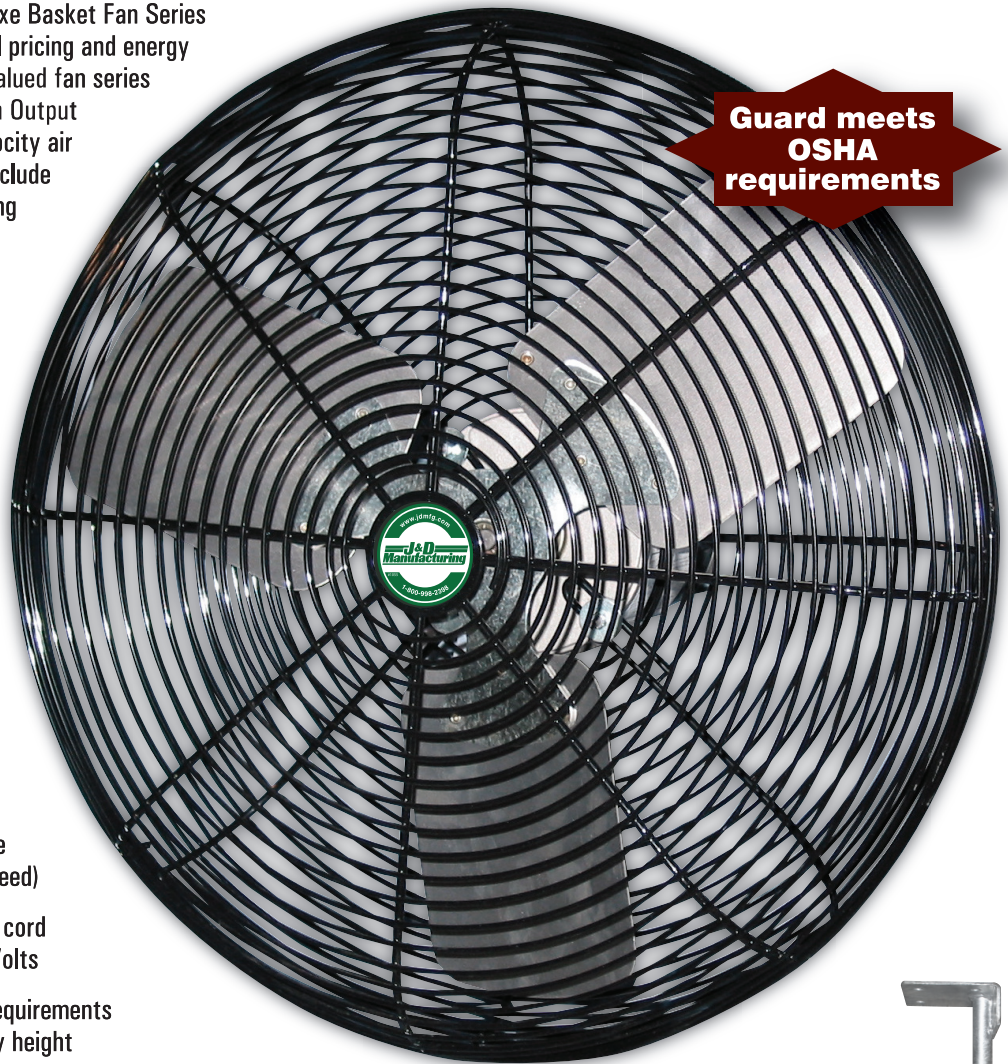

High Output Deluxe Basket Fan

J&D Manufacturing's High Output Deluxe Basket Fan Series combines high performance, economical pricing and energy efficiency to give you one of the best valued fan series available on the market today. The High Output Deluxe Basket Fan combines a high velocity air pattern with quiet operation. All fans include a heavy duty hot dip galvanized mounting bracket.

Guard meets OSHA requirements

Features

- Available in 20", 24", 30" and 36"
- Fan ships completely assembled and ready for installation
- Direct drive - no belts or pulleys to maintain
- Includes hot dip galvanized ceiling mount bracket
- Heavy gauge, corrosion resistant black powder coated guards
- Variable speed motors available on 20" and 24" models (requires separate variable speed control to adjust fan speed)
- Single phase models include attached cord with 3-prong plug pre-wired for 115 Volts
- Guards meet OSHA 1910.212(a)(5) requirements allowing this fan to be installed at any height
- Totally enclosed, maintenance-free, high-efficiency motors feature sealed ball bearings and are covered by a **2 Year Warranty**
- Compatible with our misting/fogging product line