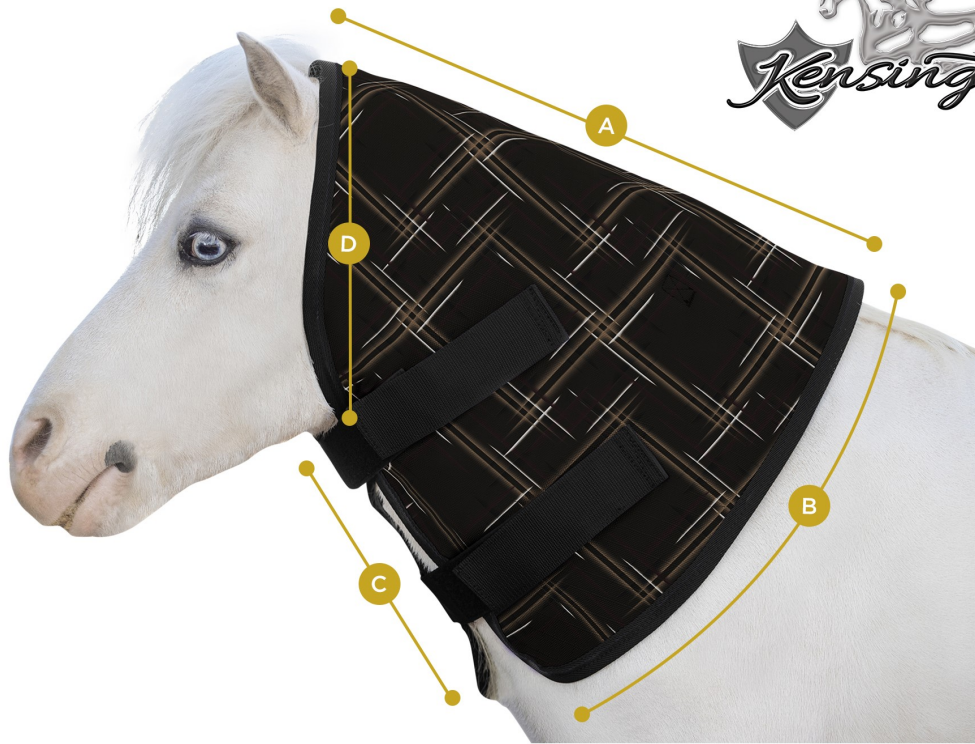

Signature Medium Weight Neck Warmer "Mini"

Item: 6SC180

	A	B	C	D
Mini	21"	23.5"	8"	10"
Pony	32"	27.5"	13.5"	12.5"
Small	37"	30.5"	14.5"	14"
Medium	39"	32.5"	15.25"	14.5"
Large	42"	34"	16"	15.5"
XLarge	47"	36"	18.5"	17.5"