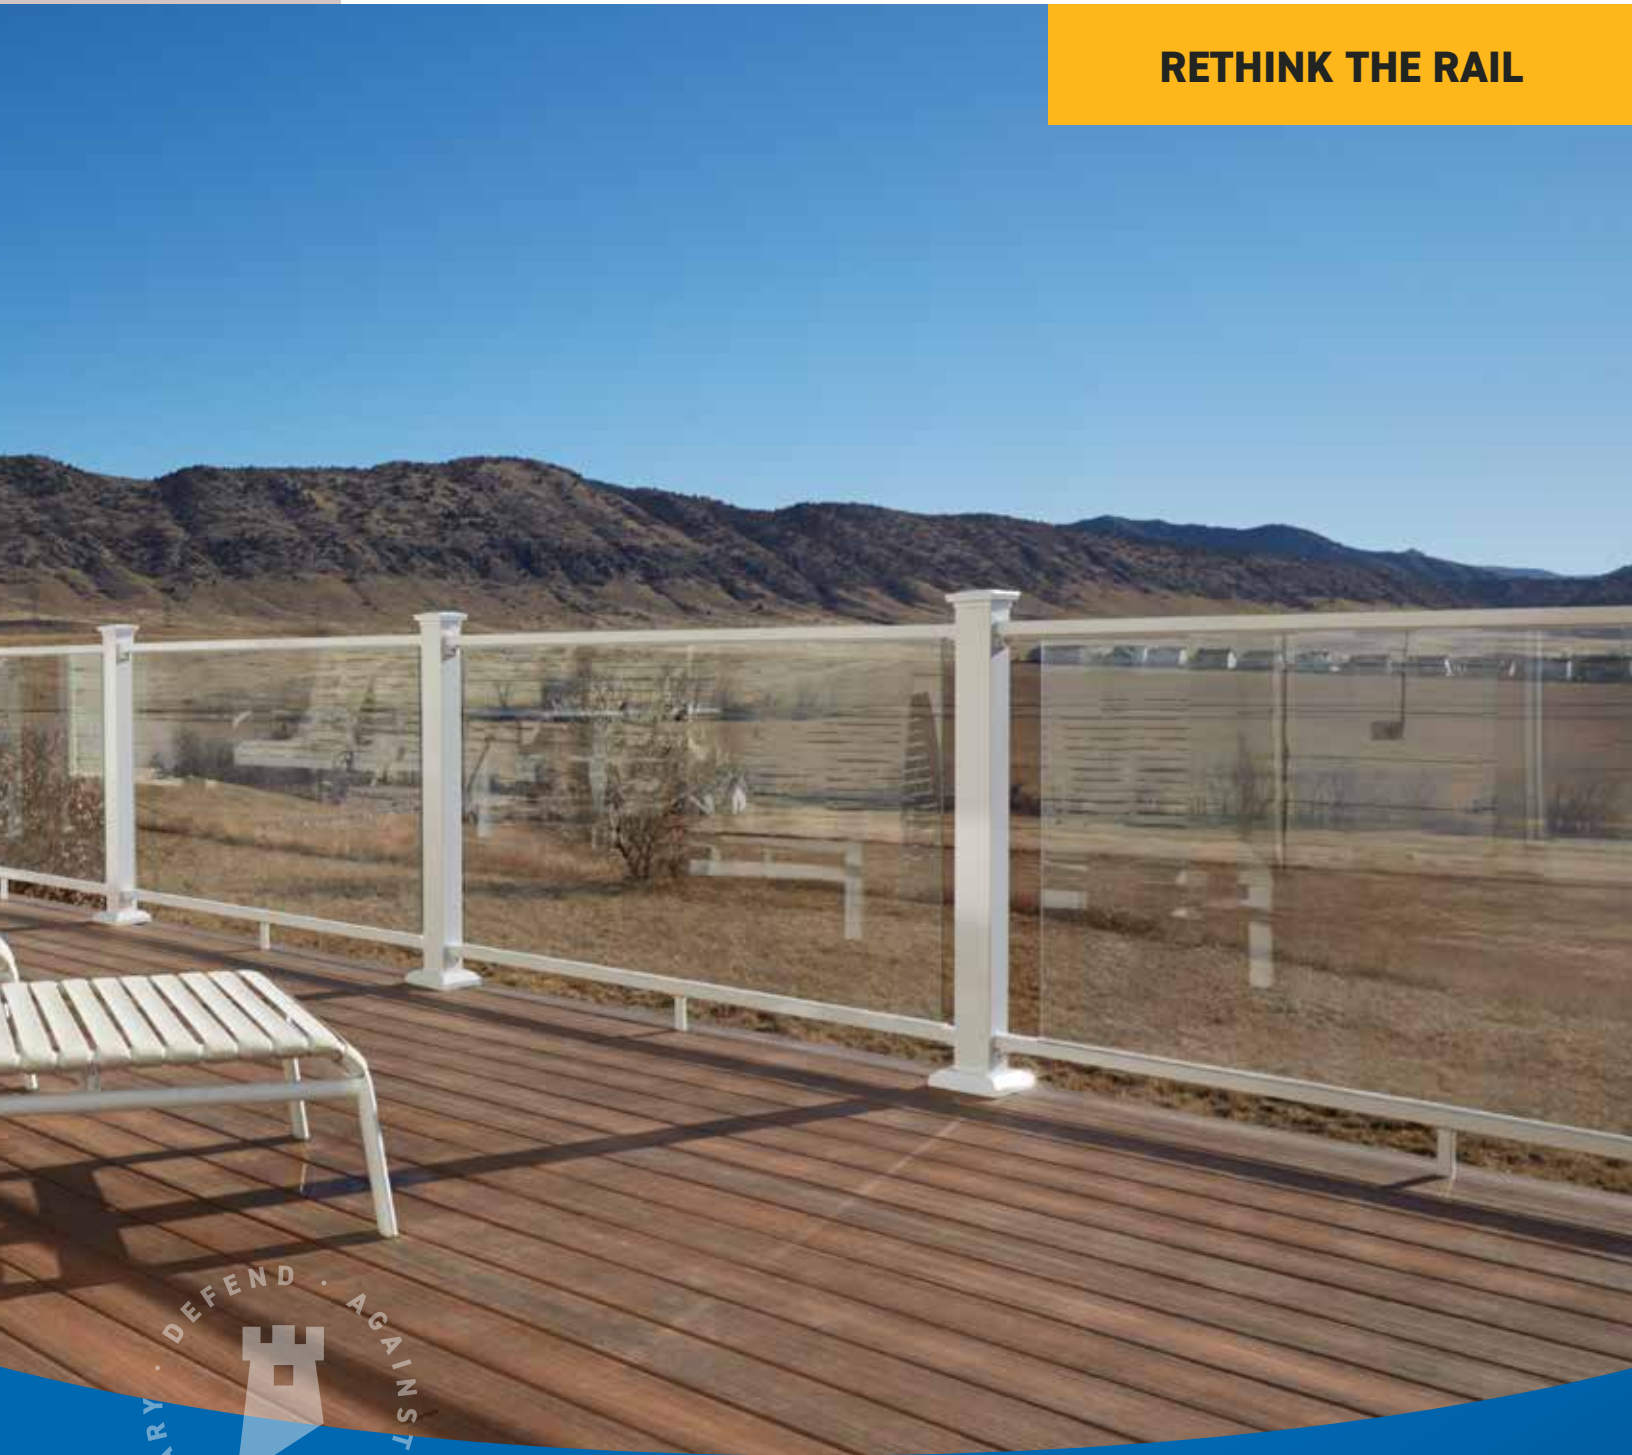

PURE VIEW GLASS RAILING

RETHINK THE RAIL

JOIN THE REVOLUTION.
FortressBP.com | 866.323.4766

THE CHOICE IS CLEAR

Glass railings from Fortress® deliver clear advantages to your design. Enjoy a sleek, modern aesthetic coupled with low-maintenance. Staircases, decks and pools are all great places for glass railings. They allow natural sunlight to radiate in and make the space feel more open while enhancing views. Glass railings stand strong against the elements and require little maintenance. Simply cleaning the glass with soap and water will make your railings look like new.

**DROP-IN
GLASS**

**UNOBSTRUCTED
VIEWS**

**COST
EFFECTIVE**

KEY FEATURES

- Open your view—it's clearly a good idea!
- Quicker, easier installation with “Drop in” style glass panel and balusters
- Minimal rail profile for unobstructed view
- Use with wood, composite, vinyl or Fortress™ Railing Products metal posts
- Premium powder coat offers long-term, low-maintenance system
- Cost effective and elegant glass railing system eliminating custom cutting of glass panels

PREMIUM FINISH

Pure View Glass Railing System is available in 5 premium finishes to provide you with even more ways to customize your railing to your unique design aesthetic. And these finishes offer more than just style—each one is engineered to withstand the elements.