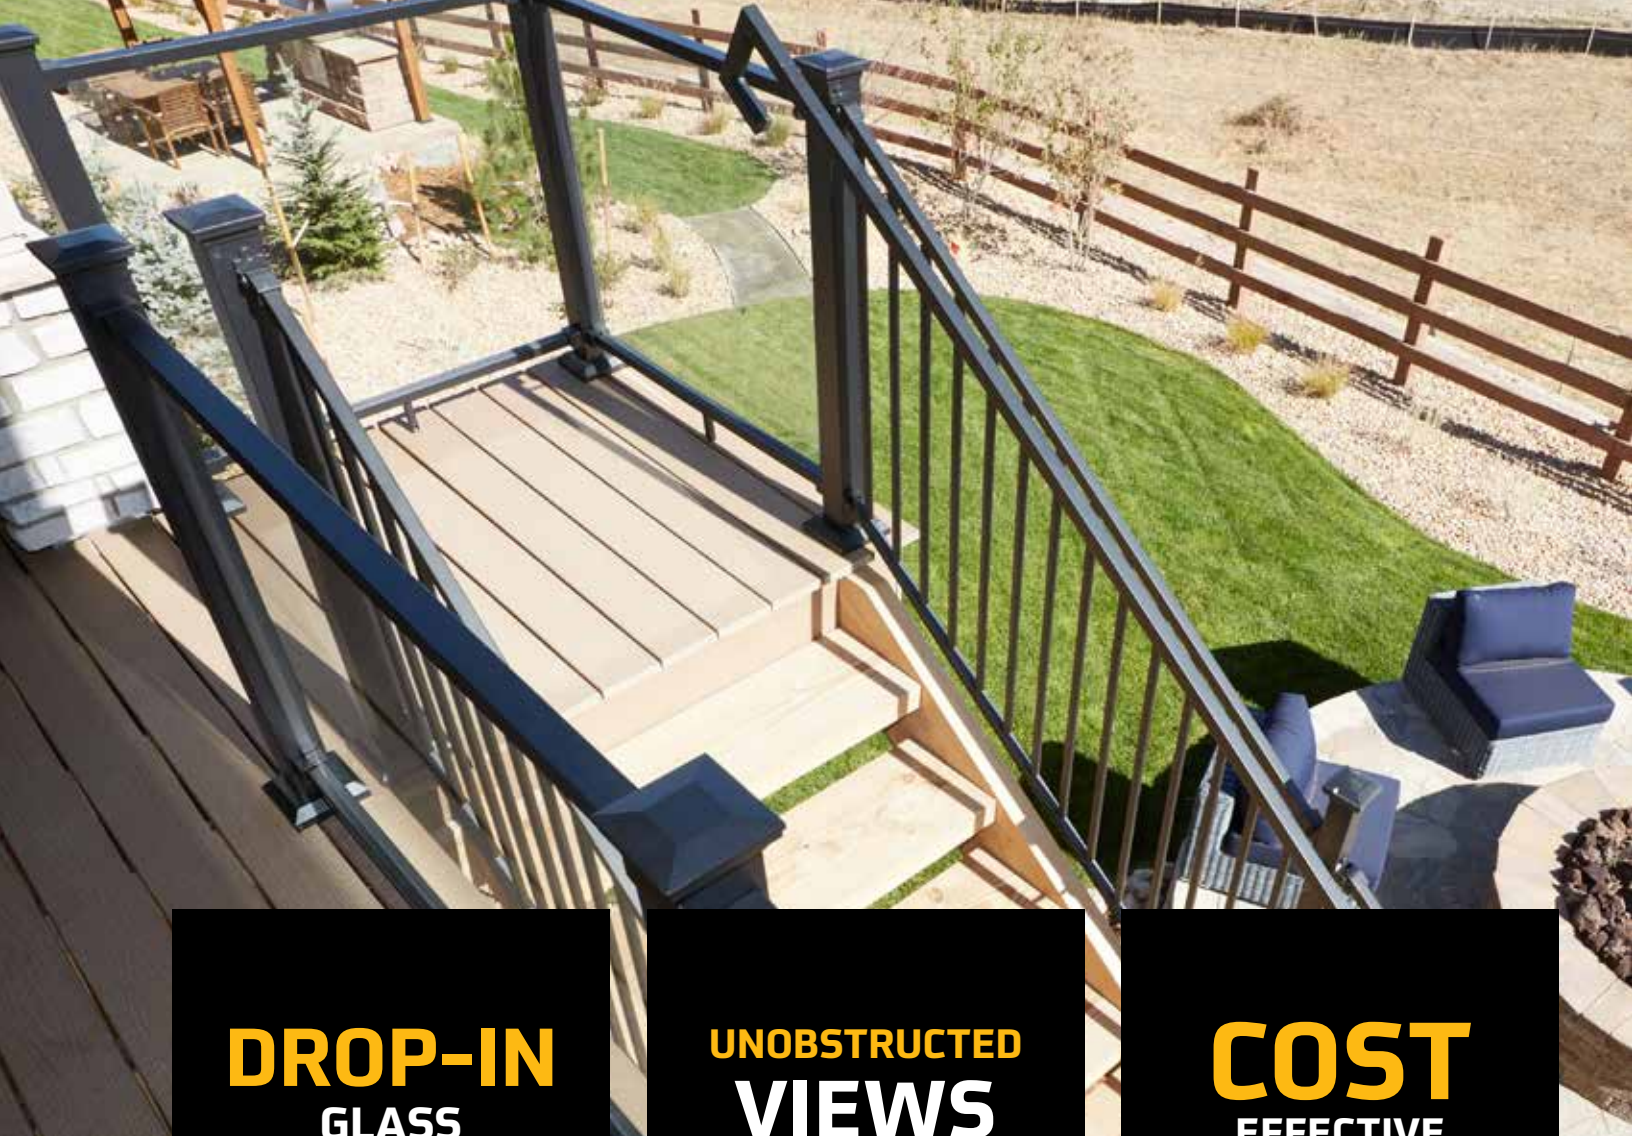

PURE VIEW GLASS RAILING

RETHINK THE RAIL

JOIN THE REVOLUTION.
FortressBP.com | 866.323.4766

THE CHOICE IS CLEAR

Glass railings from Fortress® deliver clear advantages to your design. Enjoy a sleek, modern aesthetic coupled with low-maintenance. Staircases, decks and pools are all great places for glass railings. They allow natural sunlight to radiate in and make the space feel more open while enhancing views. Glass railings stand strong against the elements and require little maintenance. Simply cleaning the glass with soap and water will make your railings look like new.

**DROP-IN
GLASS**

**UNOBSTRUCTED
VIEWS**

**COST
EFFECTIVE**

KEY FEATURES

- Open your view—it's clearly a good idea!
- Quicker, easier installation with “Drop in” style glass panel and balusters
- Minimal rail profile for unobstructed view
- Use with wood, composite, vinyl or Fortress™ Railing Products metal posts
- Premium powder coat offers long-term, low-maintenance system
- Cost effective and elegant glass railing system eliminating custom cutting of glass panels

PREMIUM FINISH

Pure View Glass Railing System is available in 5 premium finishes to provide you with even more ways to customize your railing to your unique design aesthetic. And these finishes offer more than just style—each one is engineered to withstand the elements.