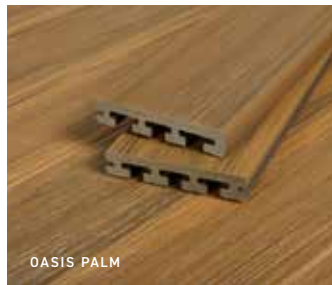

40%
LIGHTER

2X
STRONGER

EVERY
BOARD
IS UNIQUE

TIGER COVE

OASIS PALM

CAPE TOWN GREY

CARIBBEAN CORAL

KEY FEATURES

- Natural hardwood look (repeated grain pattern is a thing of the past!)
- A cost-effective deck option without sacrificing performance
- 2x the strength of competitive options
- Available in a wide range of earth-tone colors
- Advanced geometric design for improved mechanical properties
- Unprecedented span rating
- Improved heat dissipation
- Easy to handle and carry
- Lightweight at 1.85 pounds per foot
- Slip and splinter resistant
- Enhanced ventilation
- Rigid under foot at 16" o.c.

DECK BOARDS

Grooved Infinity I-Series boards install with hidden clips beneath the deck surface. Square Infinity I-Series install with surface mounted color matched screws.

Grooved Board

Specs: 5.35" x 1" x 12'/16'/20'