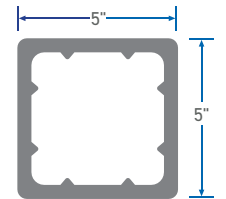

DECK BOARDS

Grooved Infinity I-Series boards install with hidden clips beneath the deck surface. Square Infinity I-Series install with surface mounted color matched screws.

Grooved Board

Specs: 5.35" x 1" x 12'/16'/20'

12" Fascia

Specs: .75" x 11.75" x 12'

Tiger Cove	Oasis Palm	Cape Town Grey	Caribbean Coral
12' - 113121201	12' - 113121210	12' - 113121204	12' - 113121209

ACCESSORIES

Post Sleeve

Specs: 5" x 5" x 40"/120"

Tiger Cove	Oasis Palm	Cape Town Grey	Caribbean Coral
40" - 116054001	40" - 116054010	40" - 116054004	40" - 116054009
120" - 116051001	120" - 116051004	120" - 116051002	120" - 116051003

Modern Rail

Specs: 1.5" x 3.5" x 8'

Tiger Cove	Oasis Palm	Cape Town Grey	Caribbean Coral
8' - 115049601	8' - 115049610	8' - 115049604	8' - 115049609

JOIN THE REVOLUTION.
FortressBP.com | 866.323.4766

BUILD WITHOUT LIMITS.