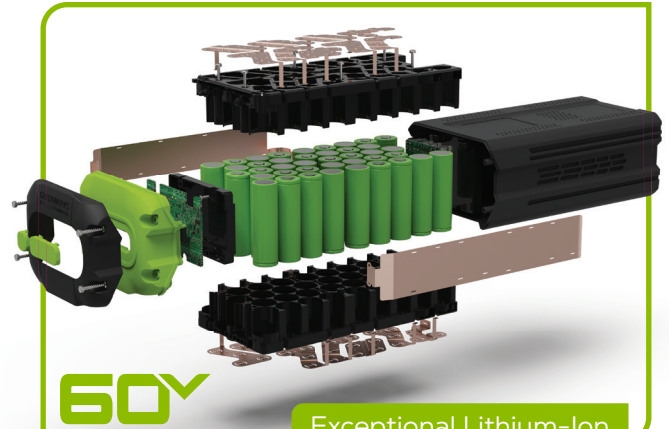

Intelligent Power™

Intelligent Power™ is the combination of battery, motor, control, and charging systems operating in sync to deliver unmatched performance compared to any other gas or battery-powered product, thanks to:

60V

Exceptional Lithium-Ion Battery Systems