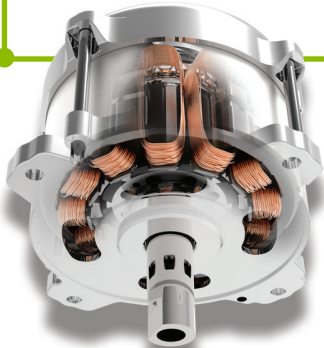

TruBrushless™ Motor Systems