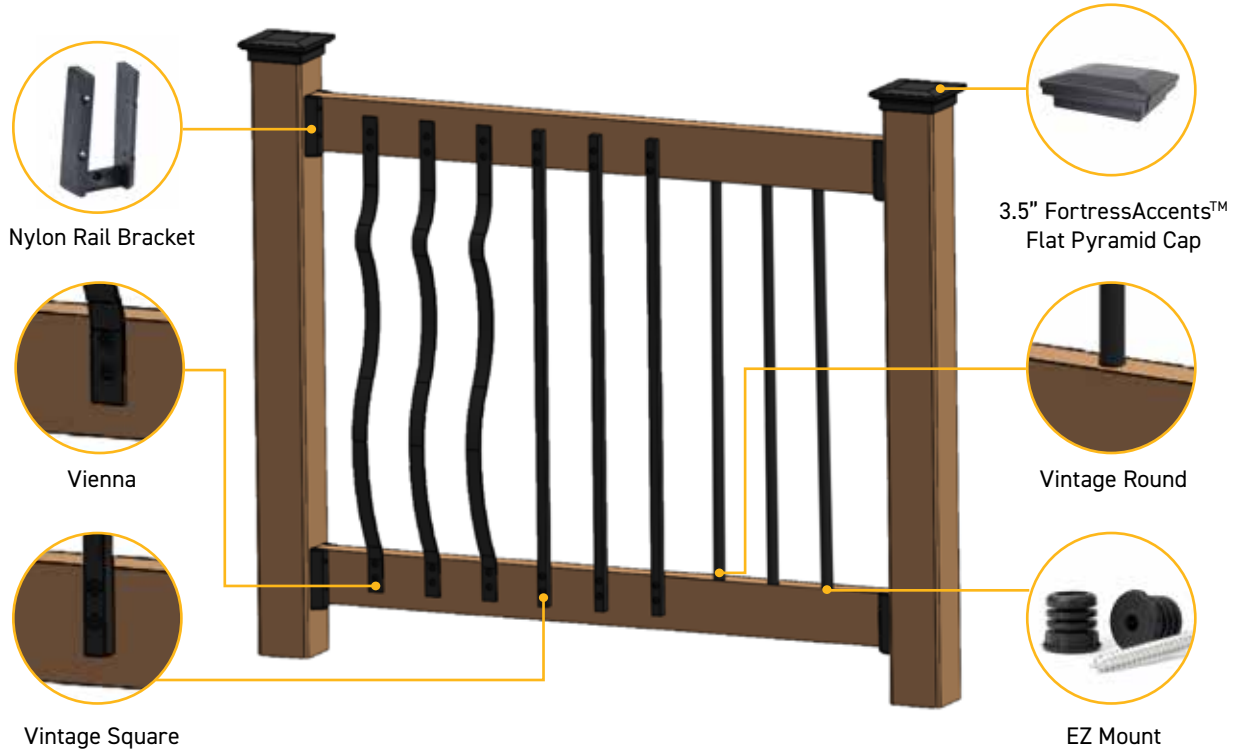

Two left and two right brackets along with installation screws included in bag

NYLON RAIL BRACKETS (Use for Level or Stair Rail Connections)

ITEM#	DESCRIPTION	UPC #
54500020	RB-2"x4" (NYLON) BLK (BAG 2)	844530011927

NYLON RAIL BRACKET 45 DEGREE/ANGLE (MITER) (Use for 45 Degree Angle Connections)

ITEM#	DESCRIPTION	UPC #
54500030	RB-45 DEG 2"x4" BRKT BLK (BAG 4)	844530014805

2 INSTALLED COMPONENTS

3 PERSONALIZATION

Glass balusters fit with either steel or aluminum pre-slotted level and stair rails, mounting clips, shoes and stainless steel screw & washer

Balusters are 3-3/4" (92mm) wide and 5/16" (8mm) thick tempered glass with beveled edge
0.827" (21mm) from top/bottom of baluster to center of hole

PURE VIEW® GLASS BALUSTER (LEVEL) 26" (660mm)

ITEM#	DESCRIPTION	UPC #
660500	PV-PLA-26" CLR (BOX 5)	844530005957