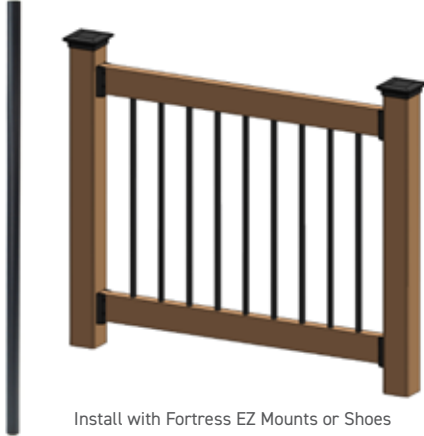

Includes Mounting Screws

VIENNA BOW BALUSTER 31" (787mm)

ITEM#	DESCRIPTION	UPC #
660430	RB-VIENNA-BOW 31" GBLK (BOX 10)	844530003380
660436	RB-VIENNA-BOW 31" ABZ (BOX 10)	844530003397
54731018	RB-VIENNA-BOW 31" BKSND (BOX 10)	844530013600

1 SURFACE MOUNTED

Use mounts listed below for installation.

Install with Fortress EZ Mounts or Shoes

VINTAGE ROUND BALUSTER - PLAIN 26" (660mm)

ITEM#	DESCRIPTION	UPC #
660000	RB-VINTAGE-RD 26" GBLK (BOX 10)	844530003021
660000-B	RB-VINTAGE-RD 26" GBLK (BOX 100)	844530007630
660002	RB-VINTAGE-RD 26" ORB (BOX 10)	844530003045
660003	RB-VINTAGE-RD 26" RUST (BOX 10)	844530003052
660006	RB-VINTAGE-RD 26" ABZ (BOX 10)	844530003083
54126008	RB-VINTAGE-RD 26" BKSND (BOX 10)	844530012528
660006-B	RB-VINTAGE-RD 26" ABZ (BOX 100)	844530007647
54126008-B	RB-VINTAGE-RD 26" BKSND (BOX 100)	844530026518