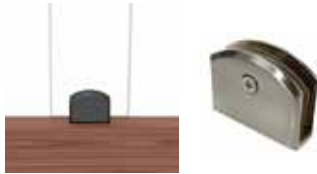

GLASS MOUNTS

Mounting clip is polished steel
Installation screws included

PURE VIEW MOUNTING CLIP

(For use when NOT using Fortress Pre-Slotted Rail System)

ITEM#	DESCRIPTION	UPC #
660680	PV-MOUNTING CLIP 1.5" (BAG 10)	844530004561

(Level or Stair applications)

Installation screws included