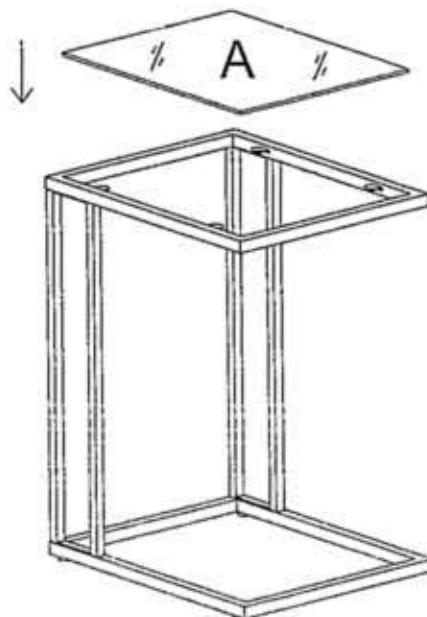

NO.	PART	DESCRIPTION	QTY	NO.	PARTS	DESCRIPTION	QTY
A		Glass	1PC	F		Allen Head Bolt 16mm	4PCS
B		Top Frame	1PC	G		spring washers	8PCS
C		Base Frame	1PC	H		Flat Washers	8PCS
D		Support Frame	2PCS	I		Adjustable Feet	4PCS
E		Allen Head Bolt 35mm	4PCS	J		Allen Head Wrench	1PC

carolina living

Beautiful Modern Designs

Assembly Instructions
Item # CL2519G-CHR/CL2519G-GLD

STEP 1

STEP 2

STEP 4

CAROLINA
FORGE

Hand Forged Furniture