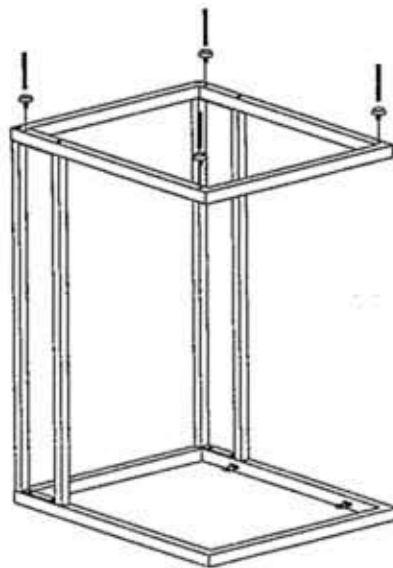

NO.	PART	DESCRIPTION	QTY	NO.	PARTS	DESCRIPTION	QTY
A		Glass	1PC	F		Allen Head Bolt 16mm	4PCS
B		Top Frame	1PC	G		spring washers	8PCS
C		Base Frame	1PC	H		Flat Washers	8PCS
D		Support Frame	2PCS	I		Adjustable Feet	4PCS
E		Allen Head Bolt 35mm	4PCS	J		Allen Head Wrench	1PC

carolina living

Beautiful Modern Designs

Assembly Instructions
Item # CL2519G-CHR/CL2519G-GLD

STEP 1

STEP 2

STEP 4

CAROLINA
FORGE

Hand Forged Furniture