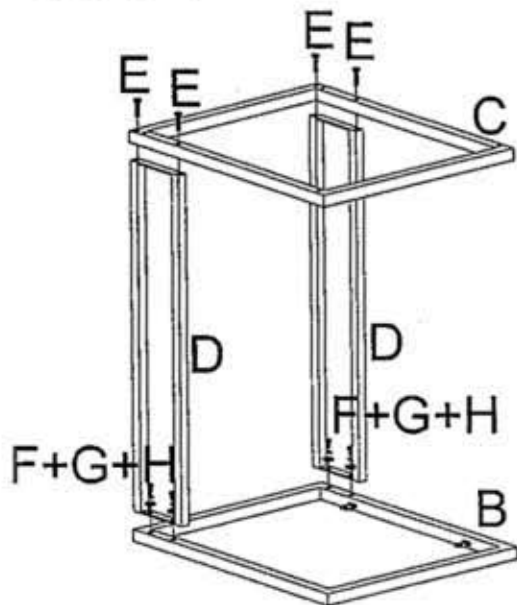

carolina living

Beautiful Modern Designs

Assembly Instructions

Item # CL2519G-CHR/CL2519G-GLD

C TABLE

Thank you for purchasing a Carolina Living company product. This product has been designed for easy assembly and is constructed for durability. Please take the time to read and follow the assembly instructions carefully. If a part or hardware is missing or you have any difficulties in assembling this product, please contact us Toll Free 1-800-228-3876.

NO.	PART	DESCRIPTION	QTY	NO.	PARTS	DESCRIPTION	QTY
A		Glass	1PC	F		Allen Head Bolt 16mm	4PCS
B		Top Frame	1PC	G		spring washers	8PCS
C		Base Frame	1PC	H		Flat Washers	8PCS
D		Support Frame	2PCS	I		Adjustable Feet	4PCS
E		Allen Head Bolt 35mm	4PCS	J		Allen Head Wrench	1PC

carolina living

Beautiful Modern Designs

Assembly Instructions
Item # CL2519G-CHR/CL2519G-GLD

STEP 1

STEP 2

STEP 4

CAROLINA
FORGE

Hand Forged Furniture