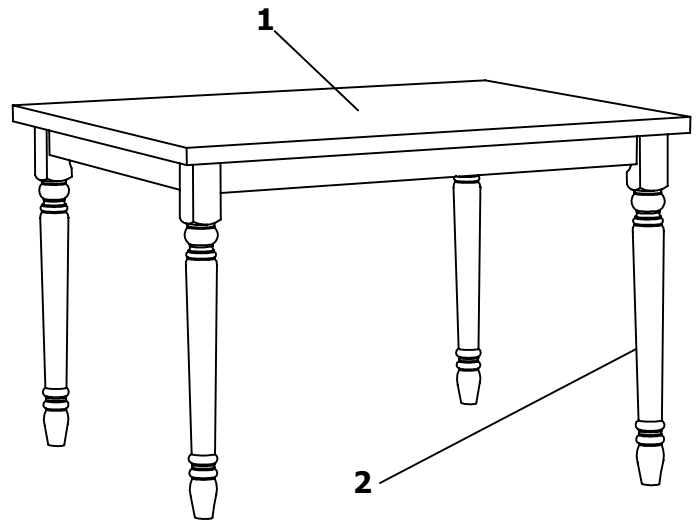

CAROLINA CHAIR & TABLE COMPANY

ASSEMBLY INSTRUCTIONS

MODEL NO.: 3047T

DRAVEN DINING TABLE

Thank you for purchasing a Carolina Chair & Table Company product. This product has been designed for easy assembly and is constructed for durability. Please take this time to read and follow the assembly instruction carefully. If a part or hardware is missing or you have any difficulties in assembling this product, please contact us Toll-Free at 18002283876

NO.	PARTS	QTY
1	TABLE TOP	1PC
2	TABLE LEG	4PCS
NO.	HARDWARE	QTY
A	JCBB M8 x 70MM 	8PCS
B	FLAT WASHER 	8PCS
C	SPRING WASHER 	8PCS
D	ALLEN KEY 	1PC

STEP 1