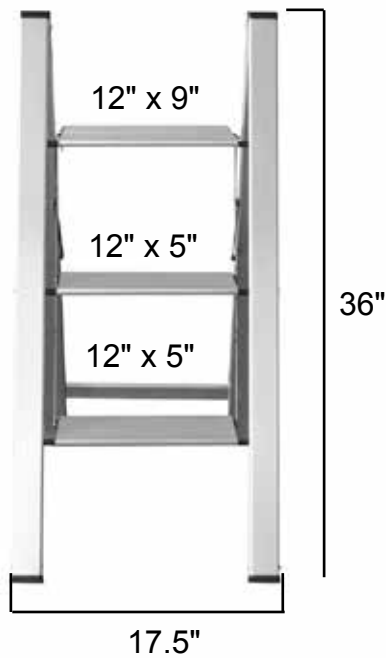

ITEM # STLFFA3 INSTRUCTIONS

To close / fold the step stool, locate the locking mechanism under the top step.

Slide the locking mechanism to the side, and the step stool can now be folded.

HAVE QUESTIONS? CONTACT CUSTOMER SERVICE 1-636-532-9888