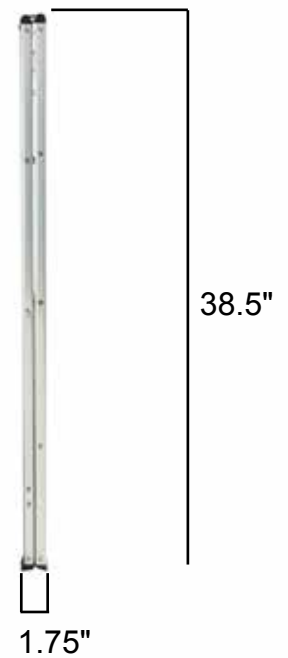

ITEM # STLFFA3 INSTRUCTIONS

To close / fold the step stool, locate the locking mechanism under the top step.

Slide the locking mechanism to the side, and the step stool can now be folded.

HAVE QUESTIONS? CONTACT CUSTOMER SERVICE 1-636-532-9888