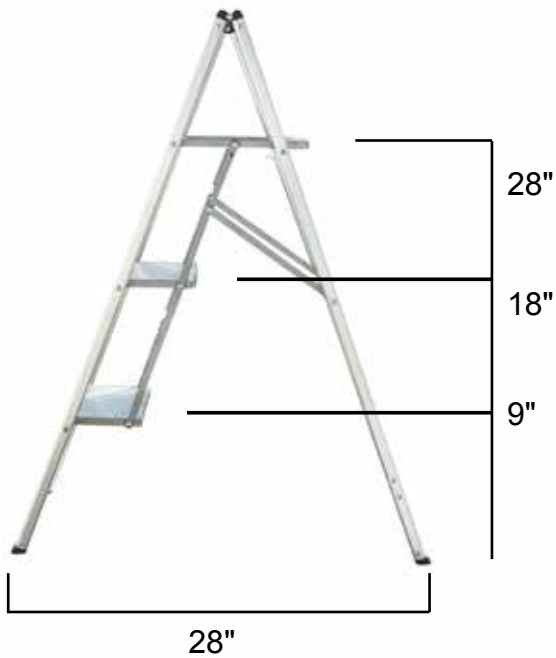

ITEM # STLFFA3 INSTRUCTIONS

To close / fold the step stool, locate the locking mechanism under the top step.

Slide the locking mechanism to the side, and the step stool can now be folded.

HAVE QUESTIONS? CONTACT CUSTOMER SERVICE 1-636-532-9888