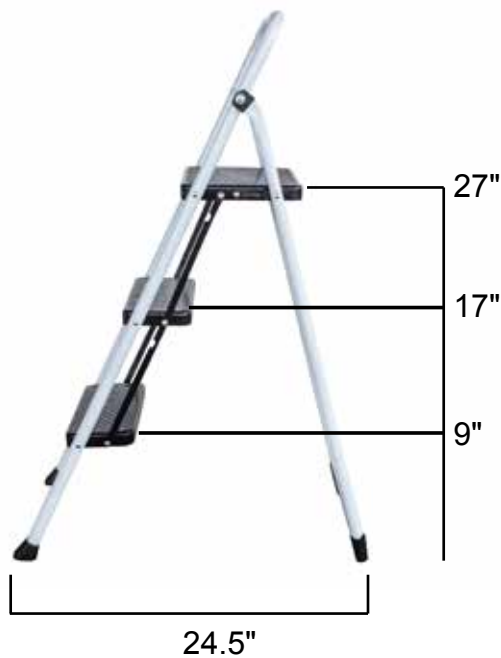

ITEM # STL3STP INSTRUCTIONS

To close / fold the step stool, locate the locking mechanism under the top step.

Slide the locking mechanism to the side, and the step stool can now be folded.

HAVE QUESTIONS? CONTACT CUSTOMER SERVICE 1-636-532-9888