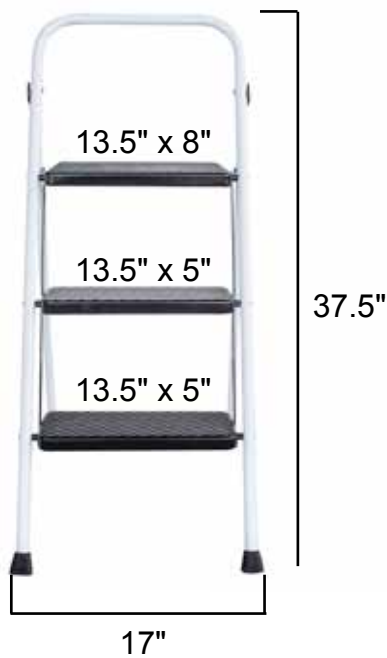

ITEM # STL3STP INSTRUCTIONS

To close / fold the step stool, locate the locking mechanism under the top step.

Slide the locking mechanism to the side, and the step stool can now be folded.

HAVE QUESTIONS? CONTACT CUSTOMER SERVICE 1-636-532-9888