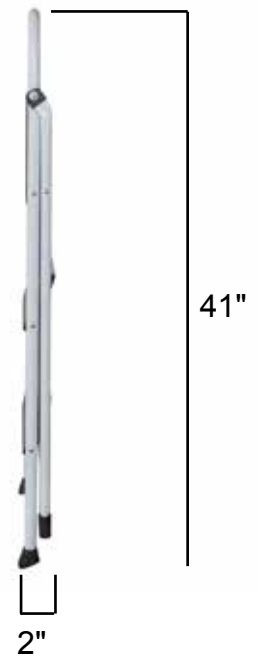

ITEM # STL3STP INSTRUCTIONS

To close / fold the step stool, locate the locking mechanism under the top step.

Slide the locking mechanism to the side, and the step stool can now be folded.

HAVE QUESTIONS? CONTACT CUSTOMER SERVICE 1-636-532-9888