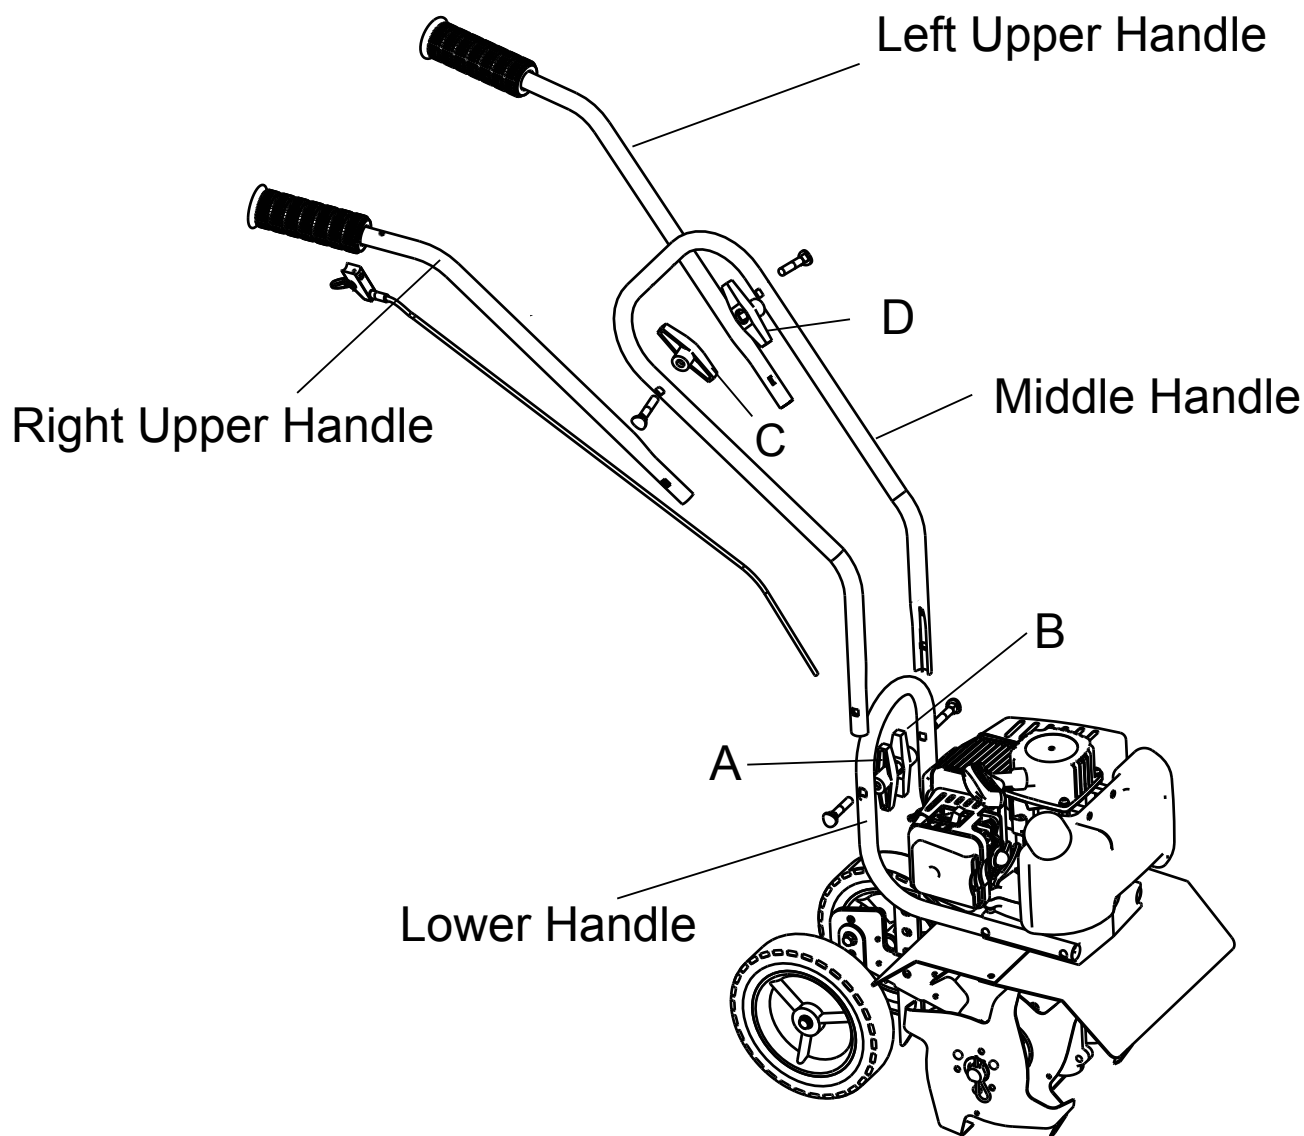

ITEM # MT43CC Assembly Instructions

- 1) Locate four T - Knobs (A, B, C, D)
- 2) Locate Left/Right Upper Handle
- 3) Locate Middle Handle
- 4) Locate Lower Handle
- 5) Assemble Middle Handle to Lower Handle using T- knobs (A, B)
- 6) Attach Upper Handles to the Middle Handle using T-knobs (C, D)