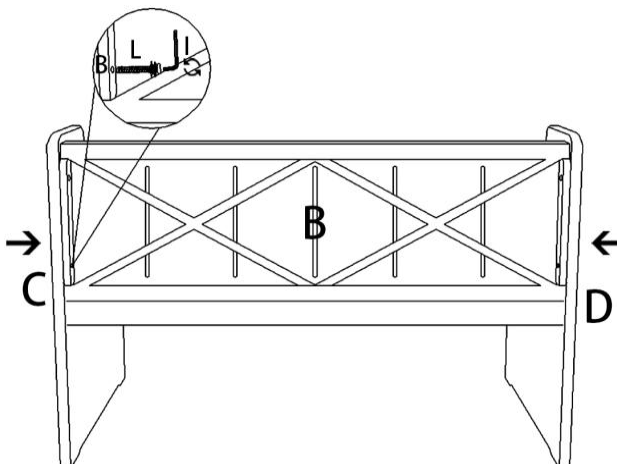

# Assembly Instruction

Item: EVFZR3188BU

Laying out all the parts & hardware, and identifying each part as shown may help you when you assemble your frame.

ITEM	PART	DESC.	QTY	ITEM	PART	DESC.	QTY
A		Bench Top	1	B		Backrest	1
C		Left Leg	1	D		Right Leg	1
E		Long Screw	4	F		Rubber Ring	8
G		Spacer	8	H		Short Screw	4
I		Small Allen Wrench for Short Screw	1	J		Large Allen Wrench for Long Screw	1
K			4	L			4

**Step 1:** Insert Bench Top(A) into the Left Leg(C) then lock with (K) and Wrench(J)

**Step 2:** Insert Right Leg(D) into the Bench Top(A) then lock with (K) and Wrench(J)

**Step 3:** Insert Backrest(B) into the Bench Top(A) and Leg(C,D) then lock with (L) and Wrench (I)

**Step 4:** Your elegant product is ready.