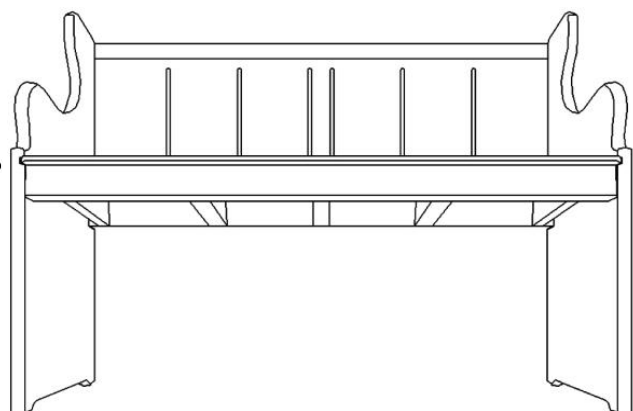

# Assembly Instruction

Item: EVFZR3188BU

Laying out all the parts & hardware, and identifying each part as shown may help you when you assemble your frame.

ITEM	PART	DESC.	QTY	ITEM	PART	DESC.	QTY
A		Bench Top	1	B		Backrest	1
C		Left Leg	1	D		Right Leg	1
E		Long Screw	4	F		Rubber Ring	8
G		Spacer	8	H		Short Screw	4
I		Small Allen Wrench for Short Screw	1	J		Large Allen Wrench for Long Screw	1
K			4	L			4

**Step 1:** Insert Bench Top(A) into the Left Leg(C) then lock with (K) and Wrench(J)

**Step 2:** Insert Right Leg(D) into the Bench Top(A) then lock with (K) and Wrench(J)

**Step 3:** Insert Backrest(B) into the Bench Top(A) and Leg(C,D) then lock with (L) and Wrench (I)

**Step 4:** Your elegant product is ready.