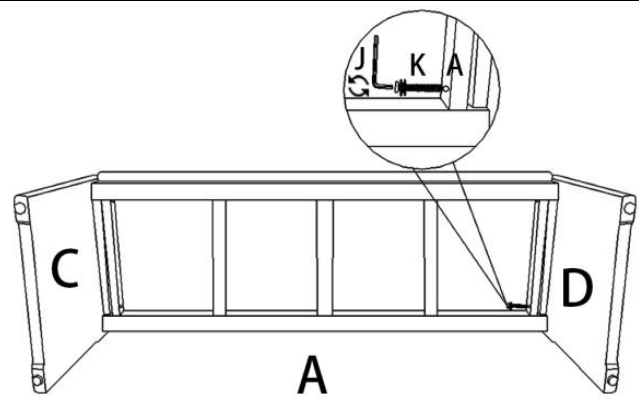

# Assembly Instruction

Item: EVFZR3188BU

Laying out all the parts & hardware, and identifying each part as shown may help you when you assemble your frame.

ITEM	PART	DESC.	QTY	ITEM	PART	DESC.	QTY
A		Bench Top	1	B		Backrest	1
C		Left Leg	1	D		Right Leg	1
E		Long Screw	4	F		Rubber Ring	8
G		Spacer	8	H		Short Screw	4
I		Small Allen Wrench for Short Screw	1	J		Large Allen Wrench for Long Screw	1
K			4	L			4

**Step 1:** Insert Bench Top(A) into the Left Leg(C) then lock with (K) and Wrench(J)

**Step 2:** Insert Right Leg(D) into the Bench Top(A) then lock with (K) and Wrench(J)

**Step 3:** Insert Backrest(B) into the Bench Top(A) and Leg(C,D) then lock with (L) and Wrench (I)