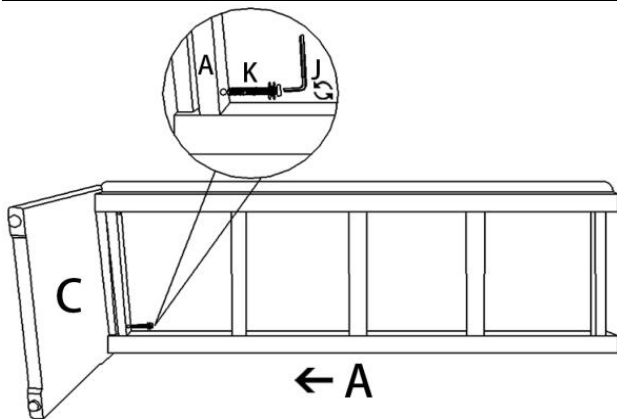

# Assembly Instruction

Item: EVFZR3188BU

Laying out all the parts & hardware, and identifying each part as shown may help you when you assemble your frame.

ITEM	PART	DESC.	QTY	ITEM	PART	DESC.	QTY
A		Bench Top	1	B		Backrest	1
C		Left Leg	1	D		Right Leg	1
E		Long Screw	4	F		Rubber Ring	8
G		Spacer	8	H		Short Screw	4
I		Small Allen Wrench for Short Screw	1	J		Large Allen Wrench for Long Screw	1
K			4	L			4

**Step 1:** Insert Bench Top(A) into the Left Leg(C) then lock with (K) and Wrench(J)

**Step 2:** Insert Right Leg(D) into the Bench Top(A) then lock with (K) and Wrench(J)

**Step 3:** Insert Backrest(B) into the Bench Top(A) and Leg(C,D) then lock with (L) and Wrench (I)