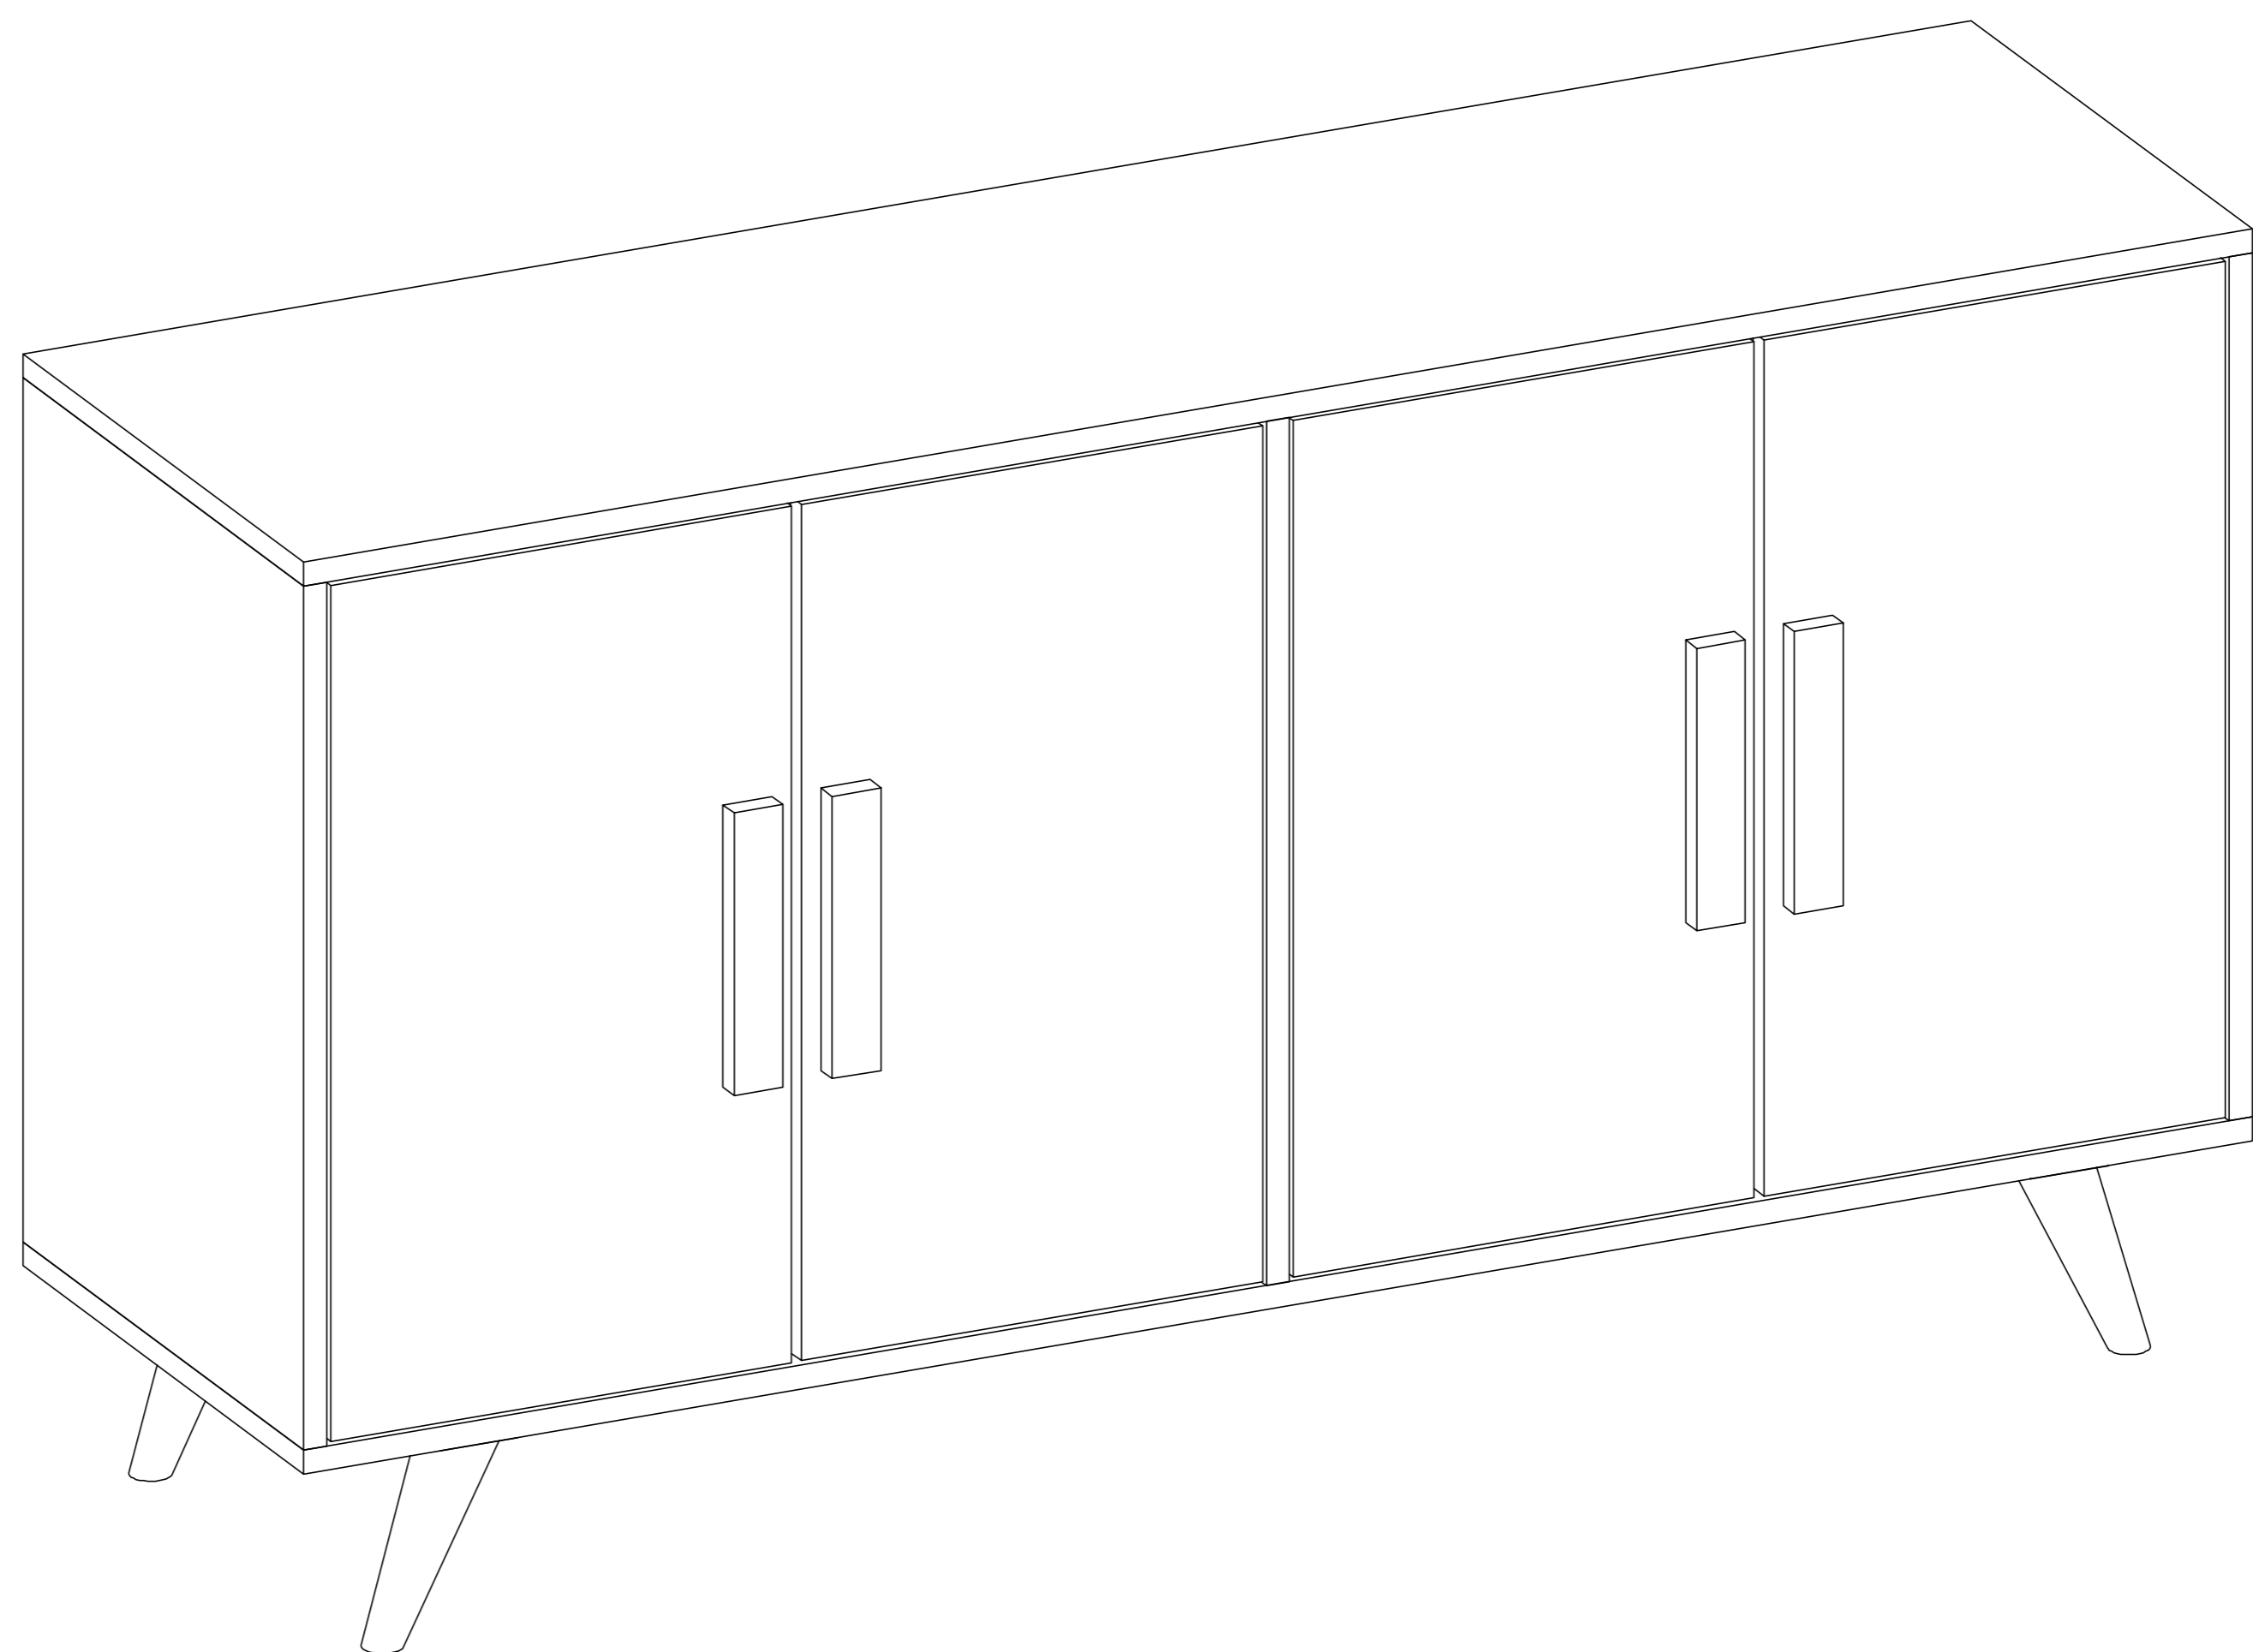

ASSEMBLY INSTRUCTIONS

ITEM # CVFNR 850

PART#	A	B	C	D	E	F
Image						Door Handle 
Quantity	11	19	1	1	2	4

ASSEMBLY INSTRUCTIONS

STEP 4

Front View

ASSEMBLY INSTRUCTIONS

A X 4

B X 4

C X 4

wall for
scrow

D X 2

E X 4

cabinet for
scrow

STEP 5

STEP 6

FINAL PRODUCT