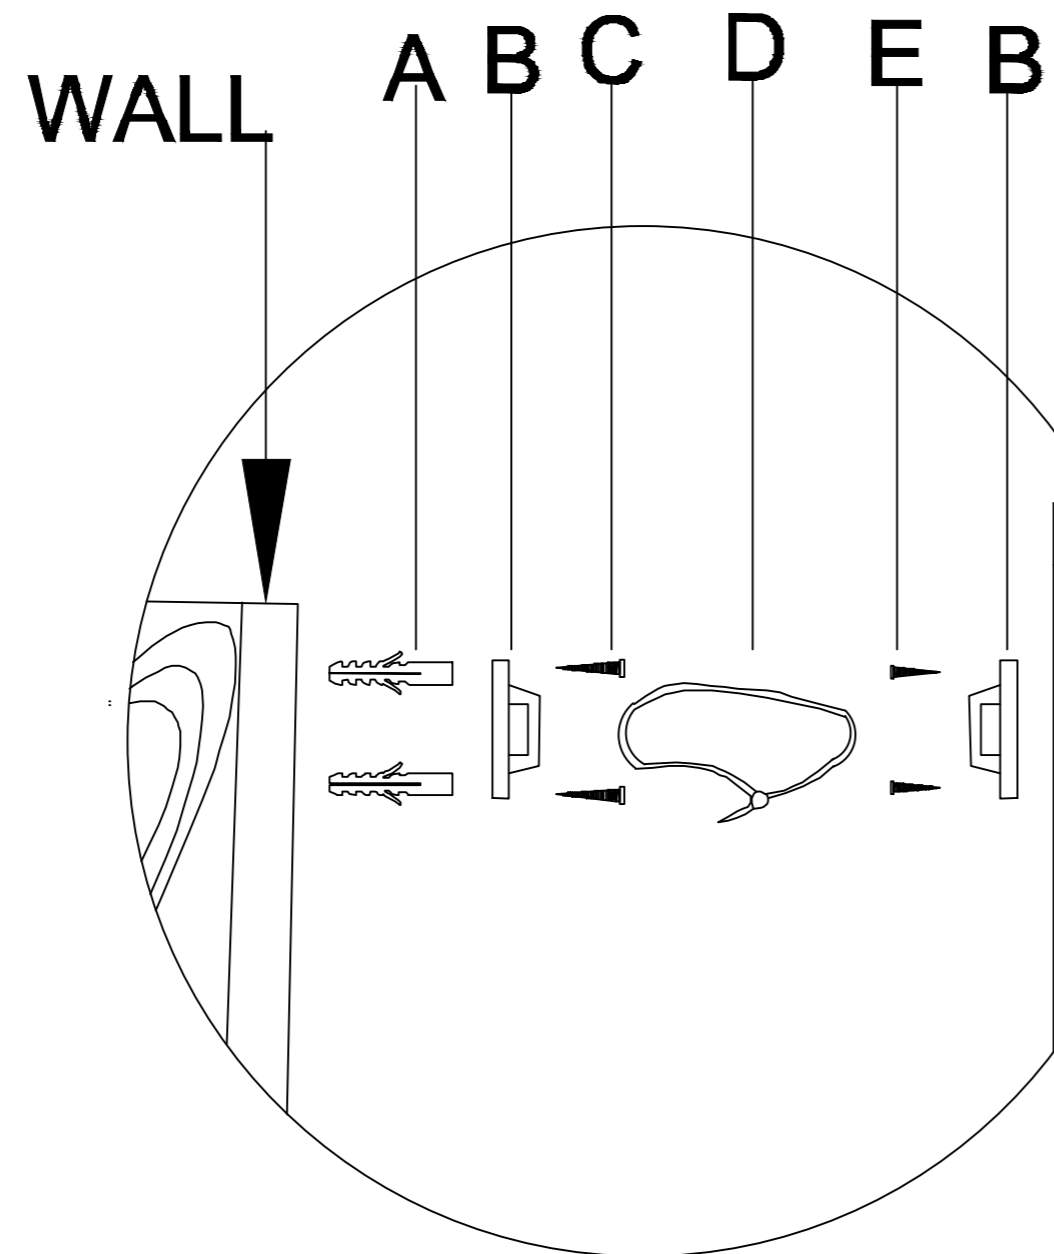

ASSEMBLY INSTRUCTIONS

ITEM # CVFNR 850

PART#	A	B	C	D	E	F
Image						Door Handle 
Quantity	11	19	1	1	2	4

ASSEMBLY INSTRUCTIONS

STEP 4

Front View

ASSEMBLY INSTRUCTIONS

A X 4

B X 4

C X 4

wall for
scrow

D X 2

E X 4

cabinet for
scrow

STEP 5

STEP 6

FINAL PRODUCT