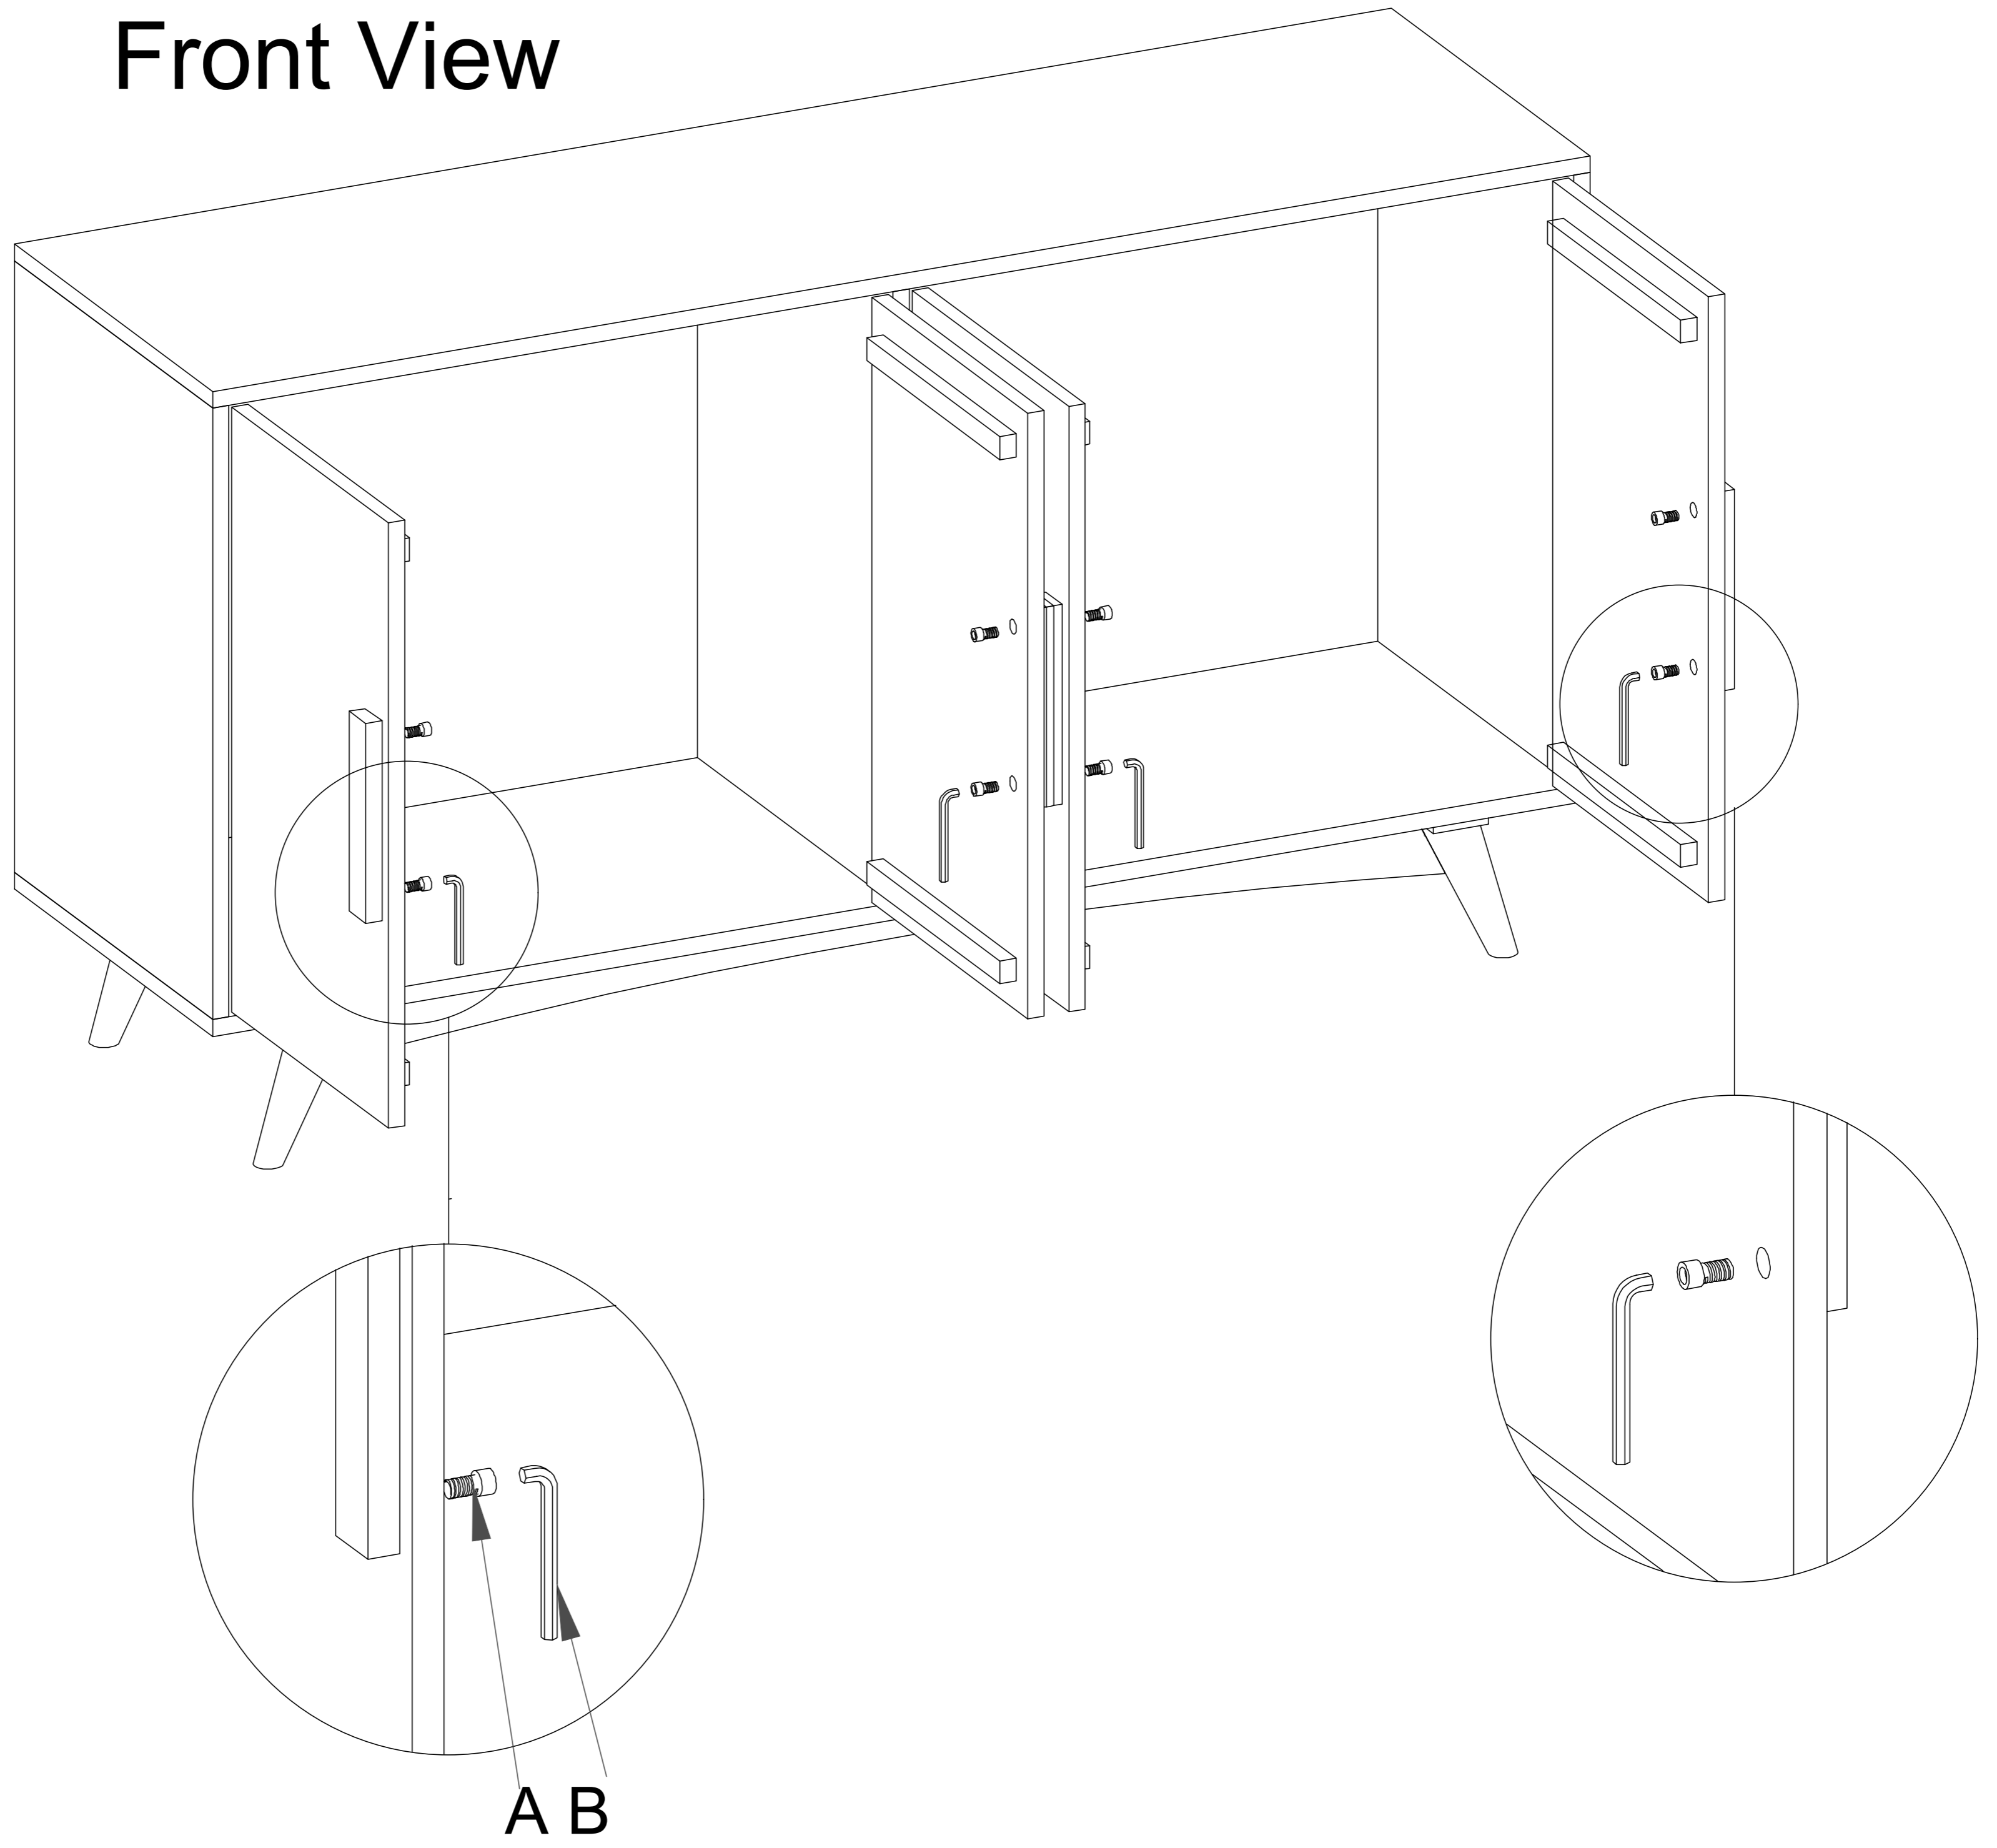

ASSEMBLY INSTRUCTIONS

ITEM # CVFNR 850

PART#	A	B	C	D	E	F
Image						Door Handle 
Quantity	11	19	1	1	2	4

ASSEMBLY INSTRUCTIONS

STEP 4

Front View

ASSEMBLY INSTRUCTIONS

A X 4

B X 4

C X 4

wall for
scrow

D X 2

E X 4

cabinet for
scrow

STEP 5

STEP 6

FINAL PRODUCT