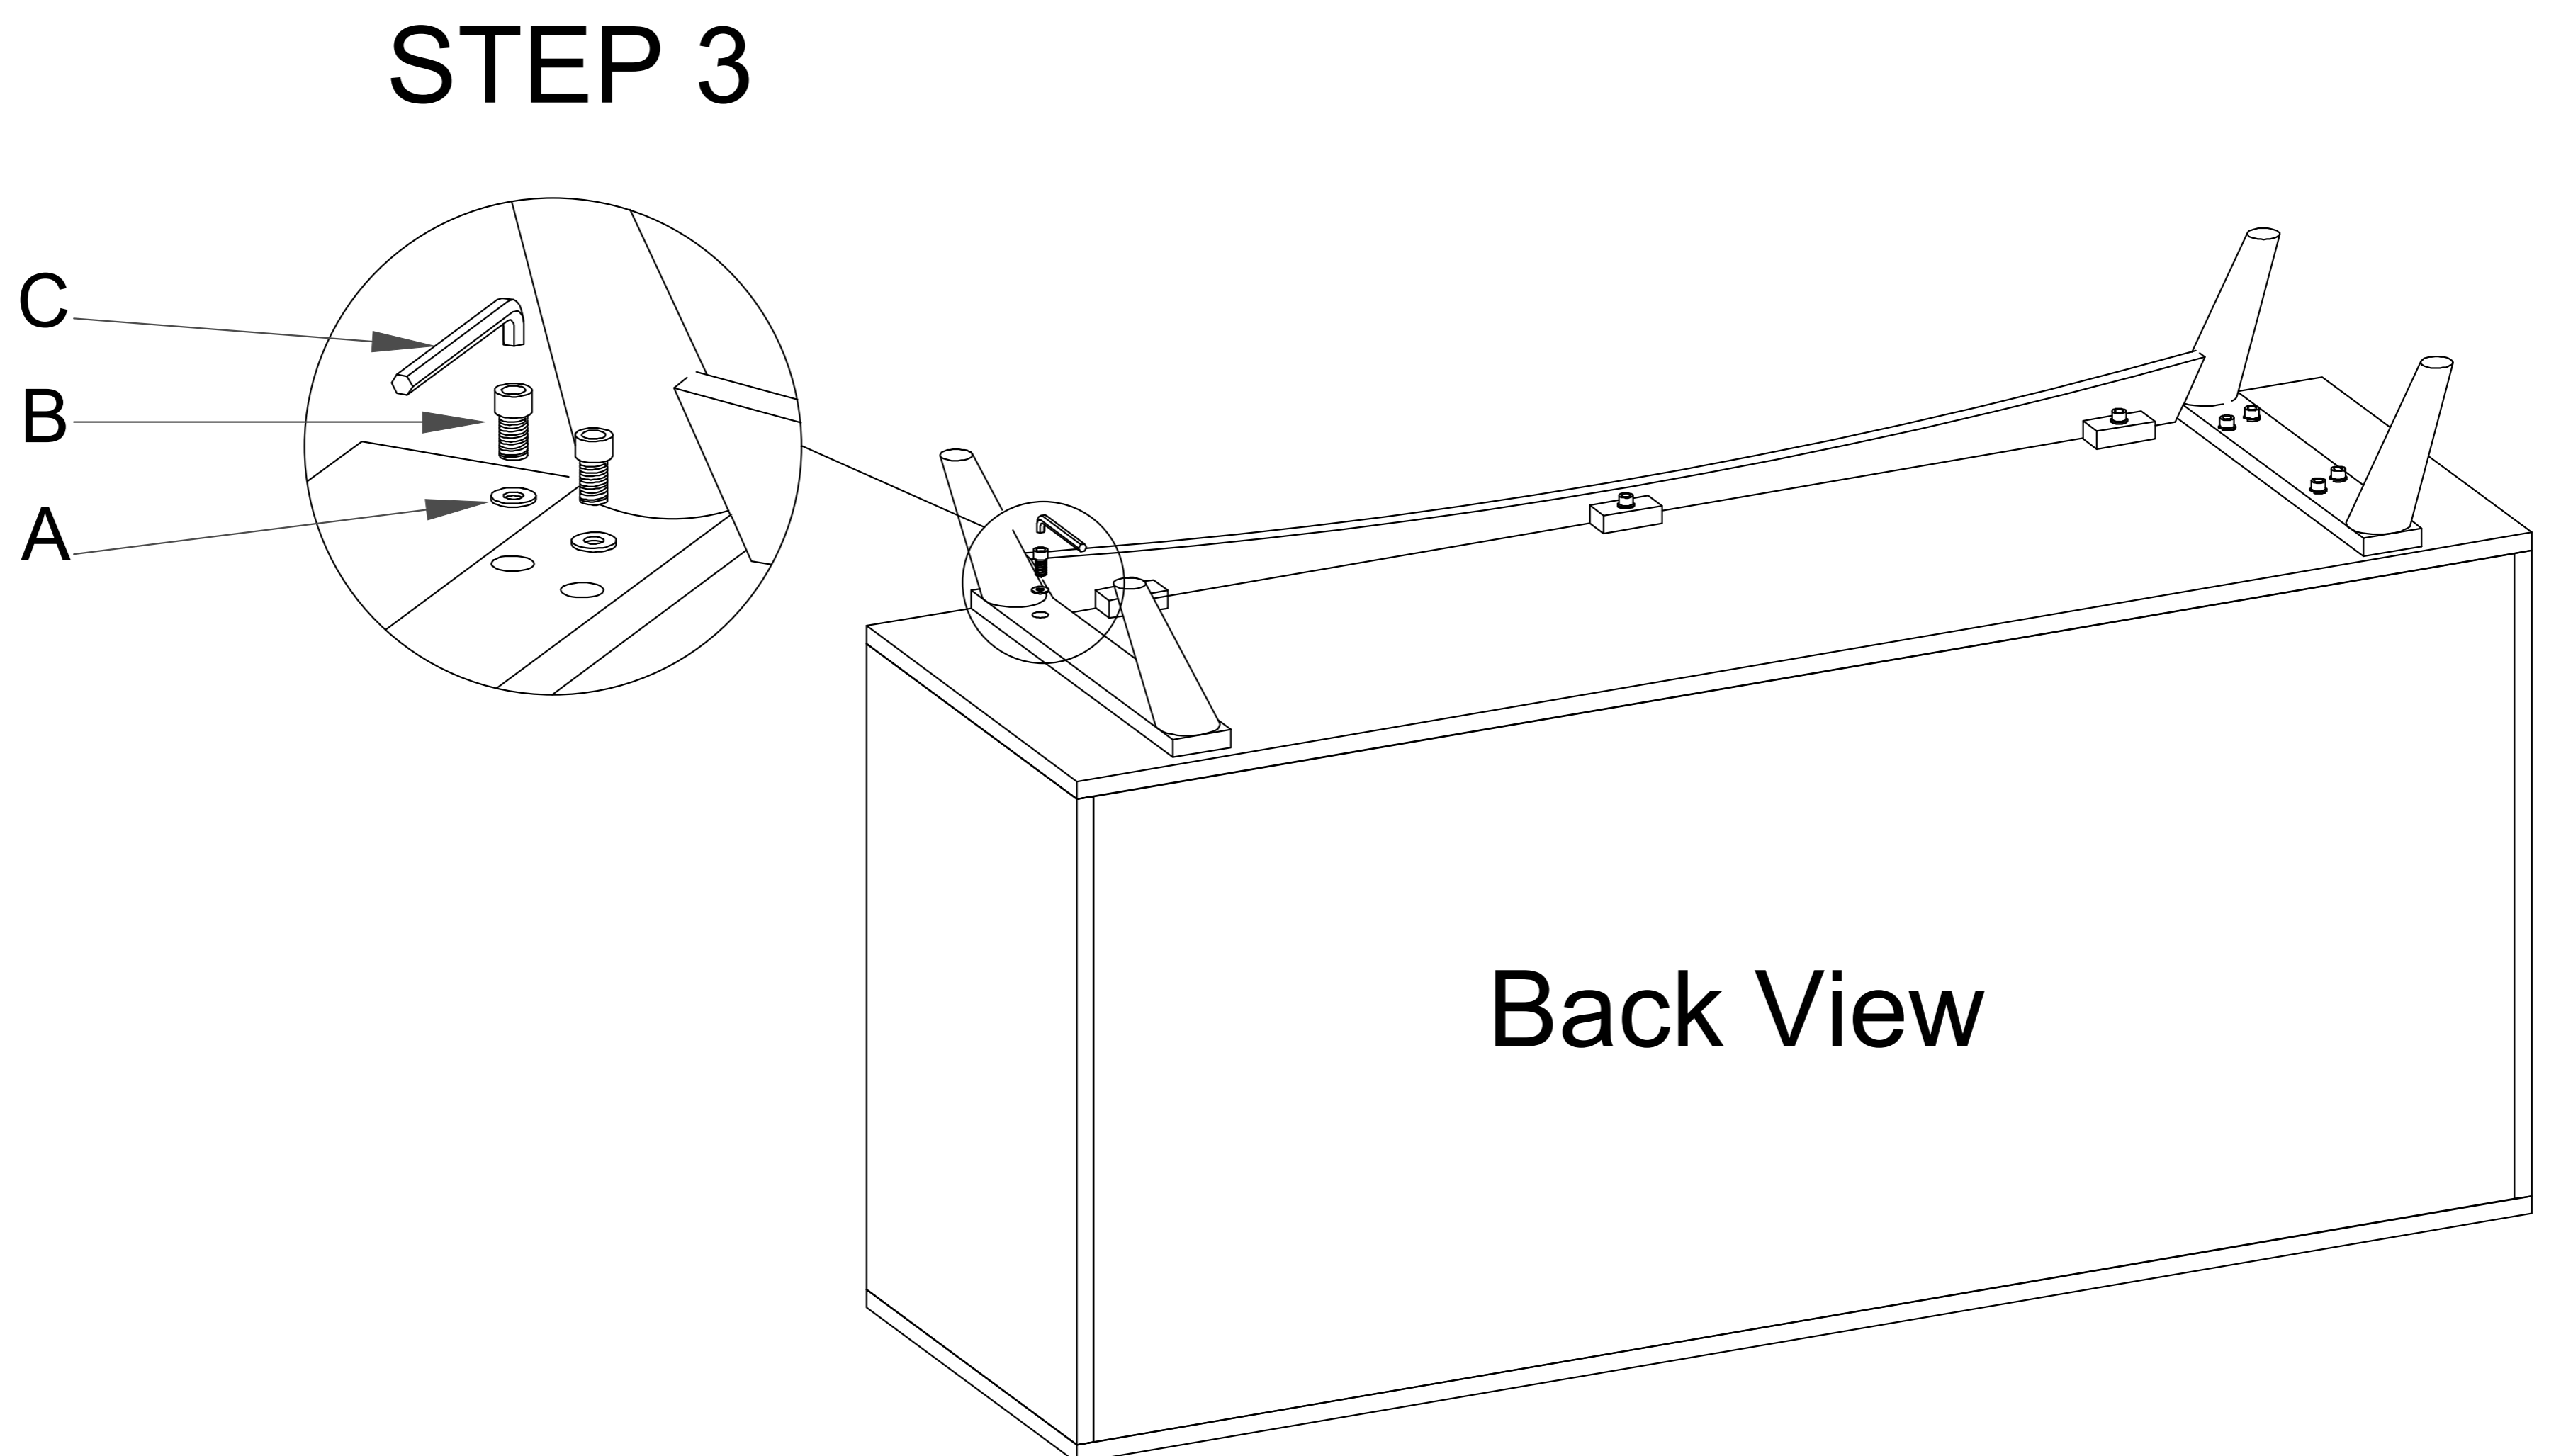

ASSEMBLY INSTRUCTIONS

ITEM # CVFNR 850

PART#	A	B	C	D	E	F
Image						Door Handle 
Quantity	11	19	1	1	2	4

ASSEMBLY INSTRUCTIONS

STEP 4

Front View

ASSEMBLY INSTRUCTIONS

A X 4

B X 4

C X 4

wall for
scrow

D X 2

E X 4

cabinet for
scrow

STEP 5

STEP 6

FINAL PRODUCT