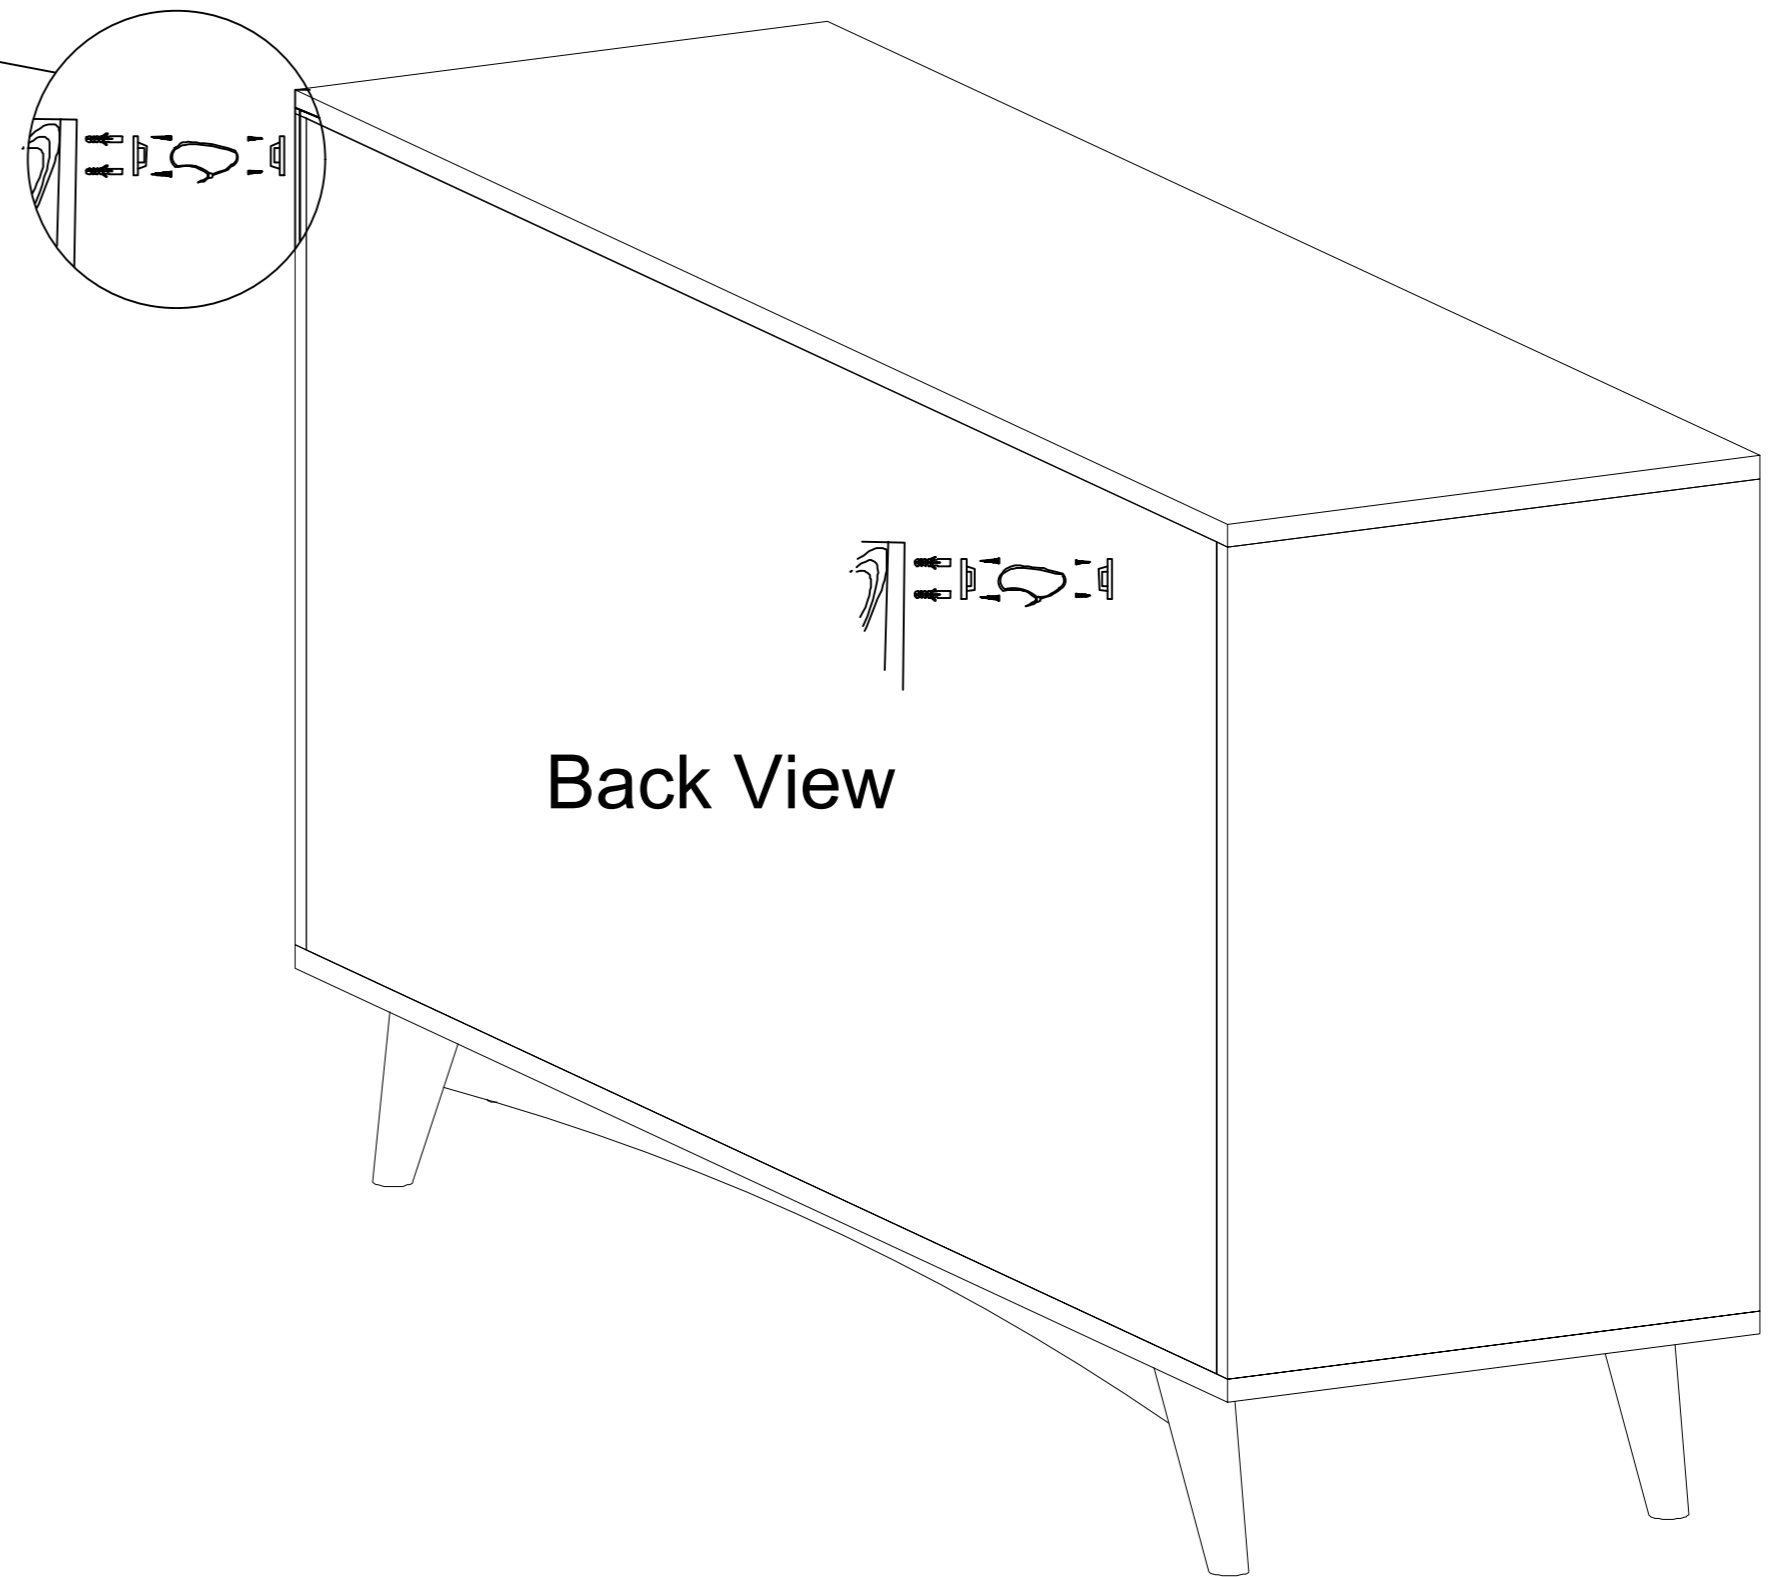

ASSEMBLY INSTRUCTIONS

ITEM # CVFNR 850

PART#	A	B	C	D	E	F
Image						Door Handle 
Quantity	11	19	1	1	2	4

ASSEMBLY INSTRUCTIONS

STEP 4

Front View

ASSEMBLY INSTRUCTIONS

A X 4

B X 4

C X 4

wall for
scrow

D X 2

E X 4

cabinet for
scrow

STEP 5

STEP 6