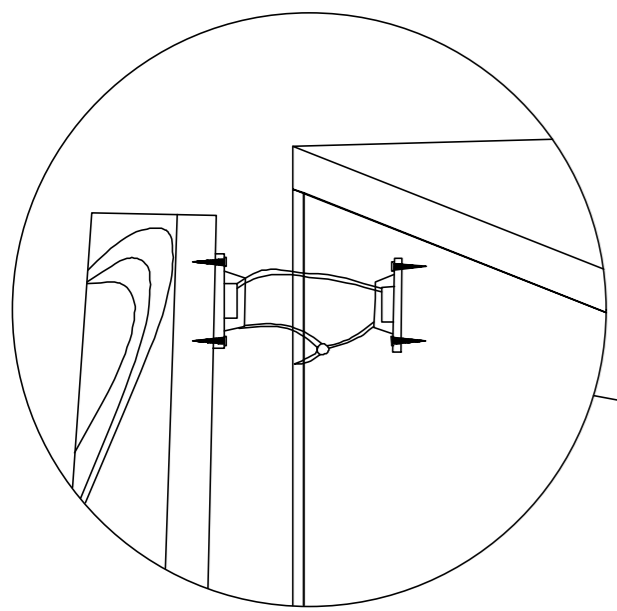

ASSEMBLY INSTRUCTIONS

ITEM # CVFNR 850

PART#	A	B	C	D	E	F
Image						Door Handle 
Quantity	11	19	1	1	2	4

ASSEMBLY INSTRUCTIONS

STEP 4

Front View

ASSEMBLY INSTRUCTIONS

A X 4

B X 4

C X 4

wall for
scrow

D X 2

E X 4

cabinet for
scrow

STEP 5

STEP 6

FINAL PRODUCT