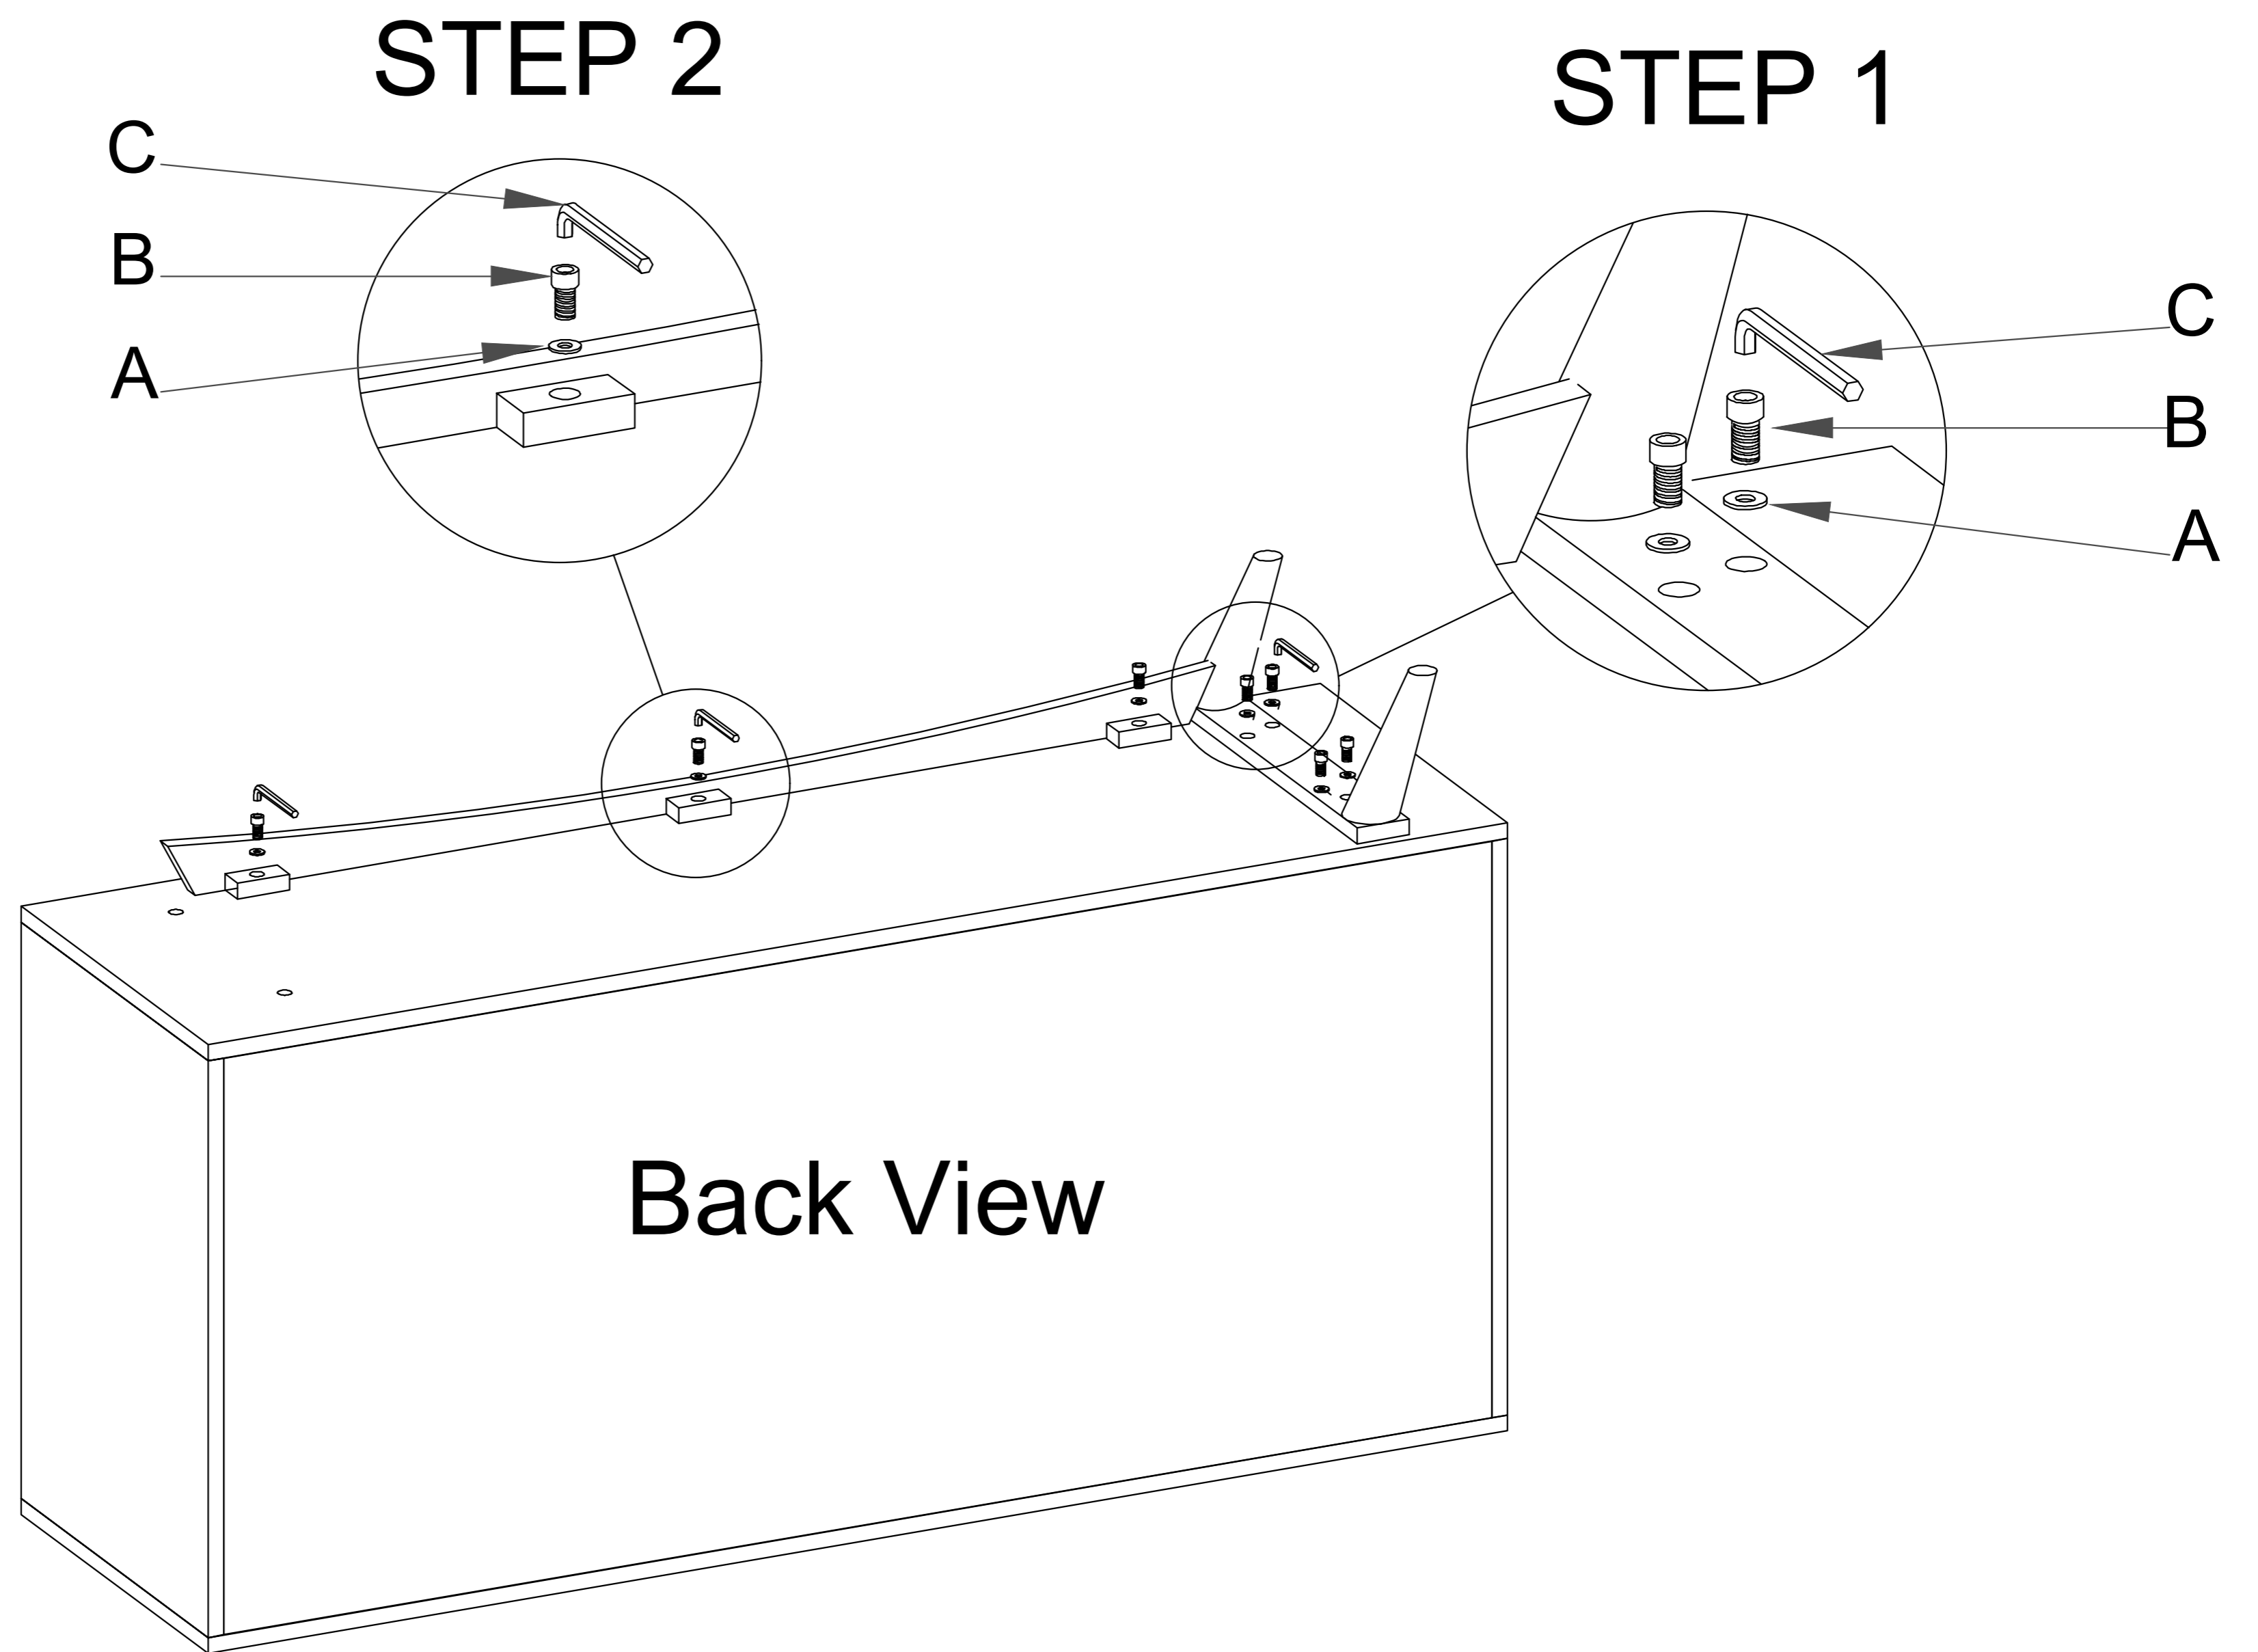

ASSEMBLY INSTRUCTIONS

ITEM # CVFNR 850

PART#	A	B	C	D	E	F
Image						Door Handle 
Quantity	11	19	1	1	2	4

ASSEMBLY INSTRUCTIONS

STEP 4

Front View

ASSEMBLY INSTRUCTIONS

A X 4

B X 4

C X 4

wall for
scrow

D X 2

E X 4

cabinet for
scrow

STEP 5

STEP 6

FINAL PRODUCT