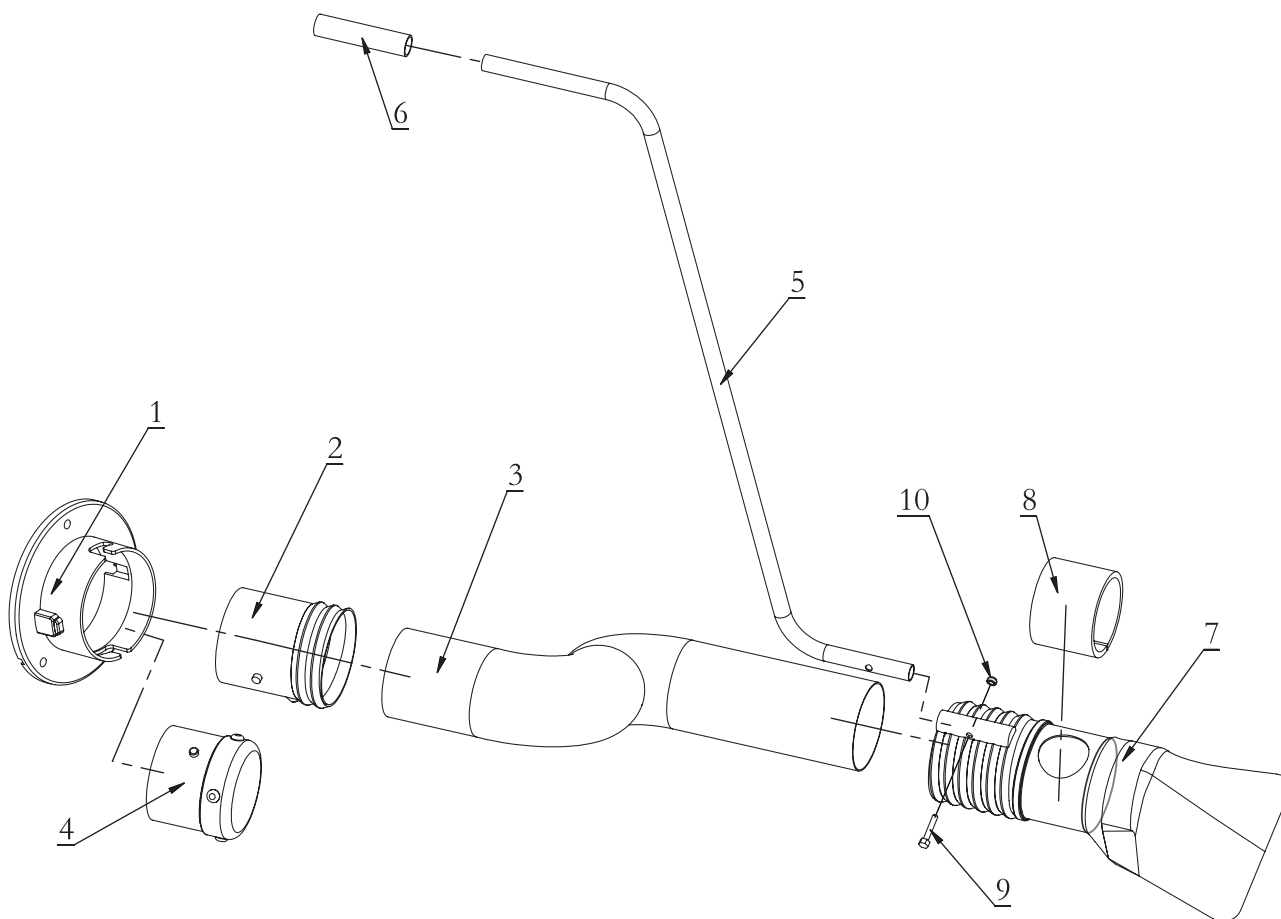

# Vacuum Kit

---

**Item# LC901**

**Specification: 4"x10' extension hose with vacuum nozzle**

Type of waste permitted: Light, loose, dry waste such as leaves, grass clippings, or sawdust.

**NOTES:** The vacuum is engineered for small, loose waste and for cleaning around decorative landscaping and flower beds. Twigs, wet leaves, and other bulky materials will clog the hose or obstruct the shredding chamber.

## TROUBLE SHOOTING:

PROBLEM	POSSIBLE CAUSE	SOLUTIONS
Vacuum not working	1. Hopper gate not closed.	1. Slide gate to closed position.
	2. Cone cover not installed.	2. Install the cone cover.
	3. Hose not attached properly.	3. Clear blockage or replace.
	4. Engine not running at full RPM.	4. Set throttle control to FAST if equipped.

## PART LIST

Part No.	Description	Q'ty	Part No.	Description	Q'ty
1	Adapter	1	6	Handle grip	1
2	Hose adapter	1	7	Vacuum nozzle	1
3	Extension vacuum hose	1	8	Plastic ring	1
4	End cap	1	9	Hex bolt	1
5	Handle	1	10	Locknut	1