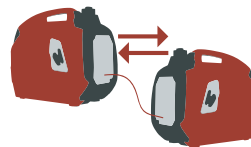

SUPER LIGHTWEIGHT: At 47 lbs, this inverter generator is light enough to carry around anywhere with ease!

OSHA COMPLIANT: Including GFCI Outlets and more, this inverter generator is built with the features you need!

Two 120V outlets & one 120V twist-lock

USB outlet for cell phones & electronics

Parallel technology to maximize output

One-Year Factory Warranty