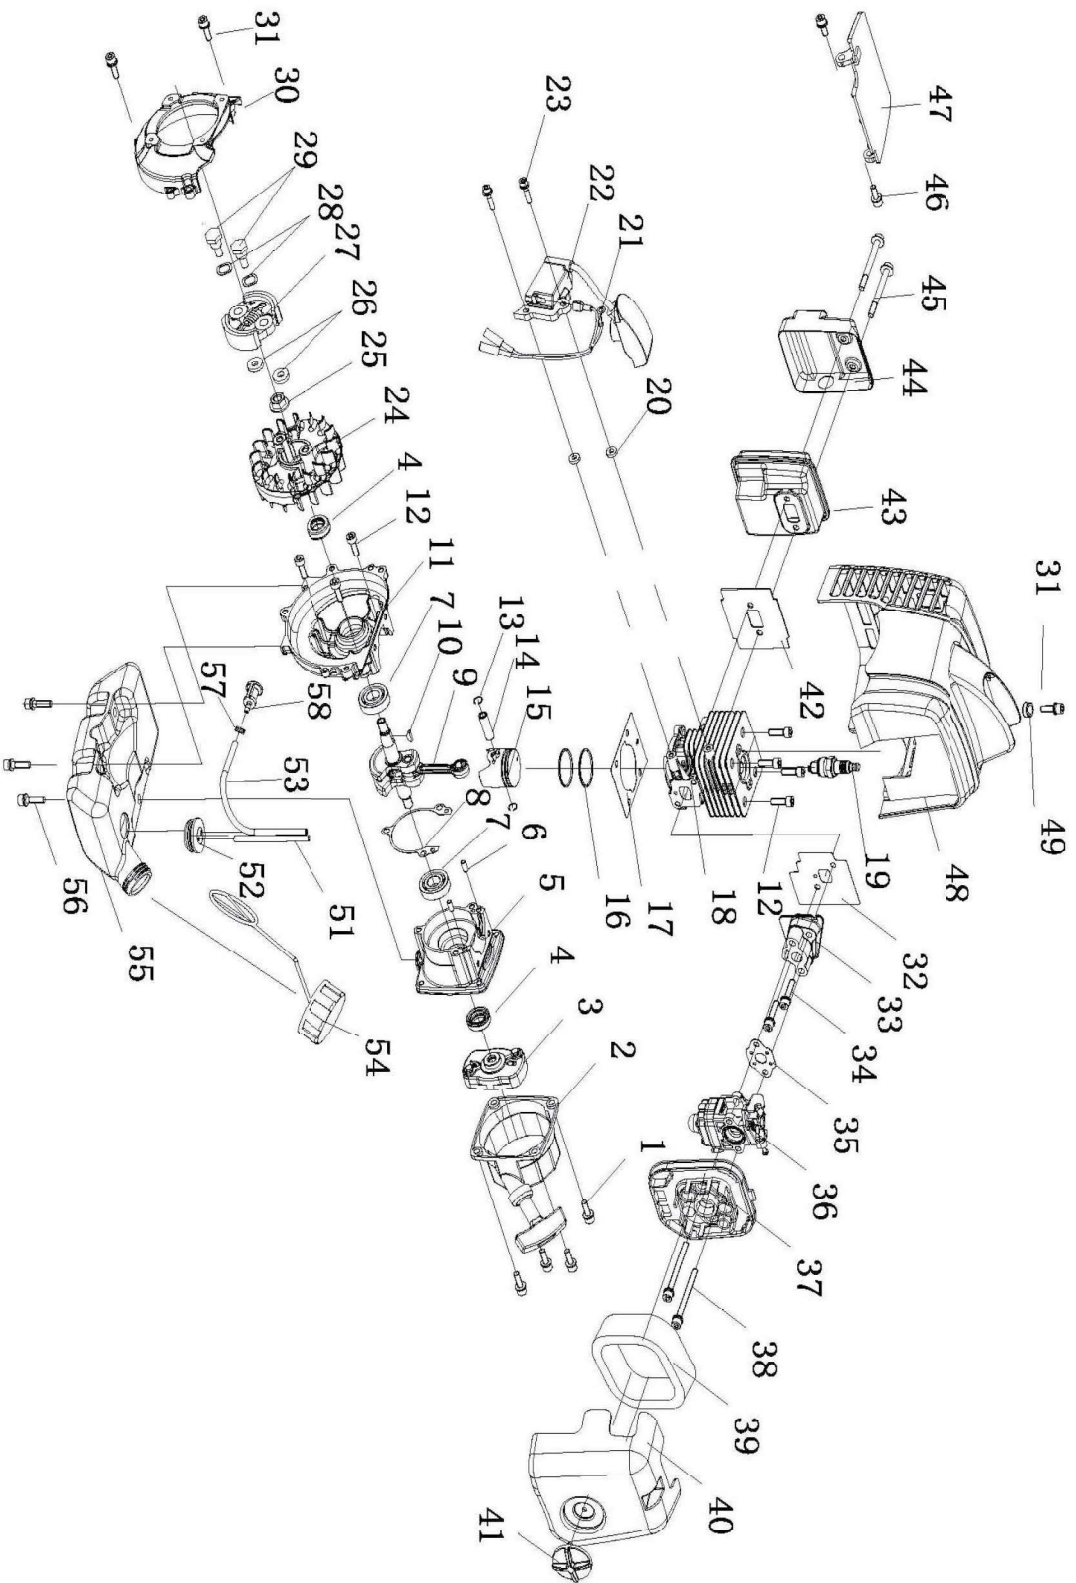

TOMAHAWK

TPS25
BACKPACK SPRAYER

Parts Manual

NO.	Part NO.	Part Name	Qty.
1	3WZ-6.5.2-1	LID	1
2	3WZ-4.7.1-3	LID	1
3	3WZ-4.7.1-4	LID	1
4	3WF-8.1-1	SEALING WASHER	1
5	3WZ-6.5.1	CHEMICAL TANK	1
6	3WZ-9.2	BANDS ASSM	2
7	3WF-3A.1-2	SEALING WASHER	1
8	3WZ-6.5-1	LID	1
9	3WF-14-13	PLASTIC CLICK	4
10	3WZ-9.1	BACK DACK ASSM	1
11	QC/T621 Q673B15	CLIP	4
12	GB13527.1LS-10x2.5x140	TUBE	1
13	GB13527.1LS-10x2.5x340	TUBE	1
14	3WZ-9.5	SWITCH	1
15	3WZ-4C.3	FREL THROTTLE	1
16	GB/T29.2+GB/T96	SCREW ASSY M6x20	2
17	GB/T6177.1 M6	NUT M6	7
18	3WZ-6-4	FRAME	1
19	GB/T823+GB/T96	SCREW M6x12	4
20	3WZ-6-9	LEFT SUPPORT	1
21	3WZ-6-5	RIGHT SUPPORT	1
22	3WZ-9-1	SUPPORT MOUNT	1
23	3WZ-7B.2B	RUBBER MOUNT	1
24	GB70+GB93+GB97	SCREW ASSEM 5x20	2
25	3WZ-6F-1C	CONNECT PLATE	1
26	3WZ-6.1	RUBBER MOUNT	2
27	GB/T 96	WASHER 6	5
28	3WZ-6-2	PLASTIC NUT	2
29	3WZ-6.6	RUBBER TUBE ASSY	1
30	3WZ-4.11	HANDLE	1
31	3WZ-4-10	SEAL RING	4
32	3WZ-4.12	VALVE	1
33	3WZ-4.13	STAIGHT SPRAYING TUBE	1
34	3WZ-4.14	LONG NOZZLE	1
35	3WZ-7B.5	PISTON PUMP	1
36	GB/T 9074.13	SCREW M6x16	4
37	3WZ-7.2.2	FILTER ASSM	1
38	3WZ-4.7.4-2A	SPRING	1

NO.	Part NO.	Part Name	Qty.
39	3WZ-7B.5-2A	BOLT	1
40	3WZ-7B.5-7	PASTER	1
41	3WZ-7B.5.1-7	OIL SEAL	2
42	GB/T290 HK1010	BEARING	1
43	3WZ-7B.5.1-3	GEAR SHAFT	1
44	GB/T276	BEARING 6001 PS	1
45	3WZ-7B.5.1-6	SEALING WASHER	1
46	6MF-30.1-14	PIN	2
47	3WZ-7B.5-4	TUBE	2
48	3WZ-7B.5.3-1	WATER CHAMBER A	1
49	3WZ-7B.5.4-2	DISCHARGE METAL B	1
50	3WZ-7B.5.1-5	PLUNGER	1
13-1	3WZ-7B.5.2-1	BALL SEAT	1
13-2	3WZ-7B.5.2-2	VALVE DISK	1
13-3	3WZ-7.5.2-3	VALVE BLOCK	1
13-4	3WZ-7B.5.2-4A	VALVE SPRING	1
13-5	3WZ-7B.5.2-5	VALVE BONNET	1