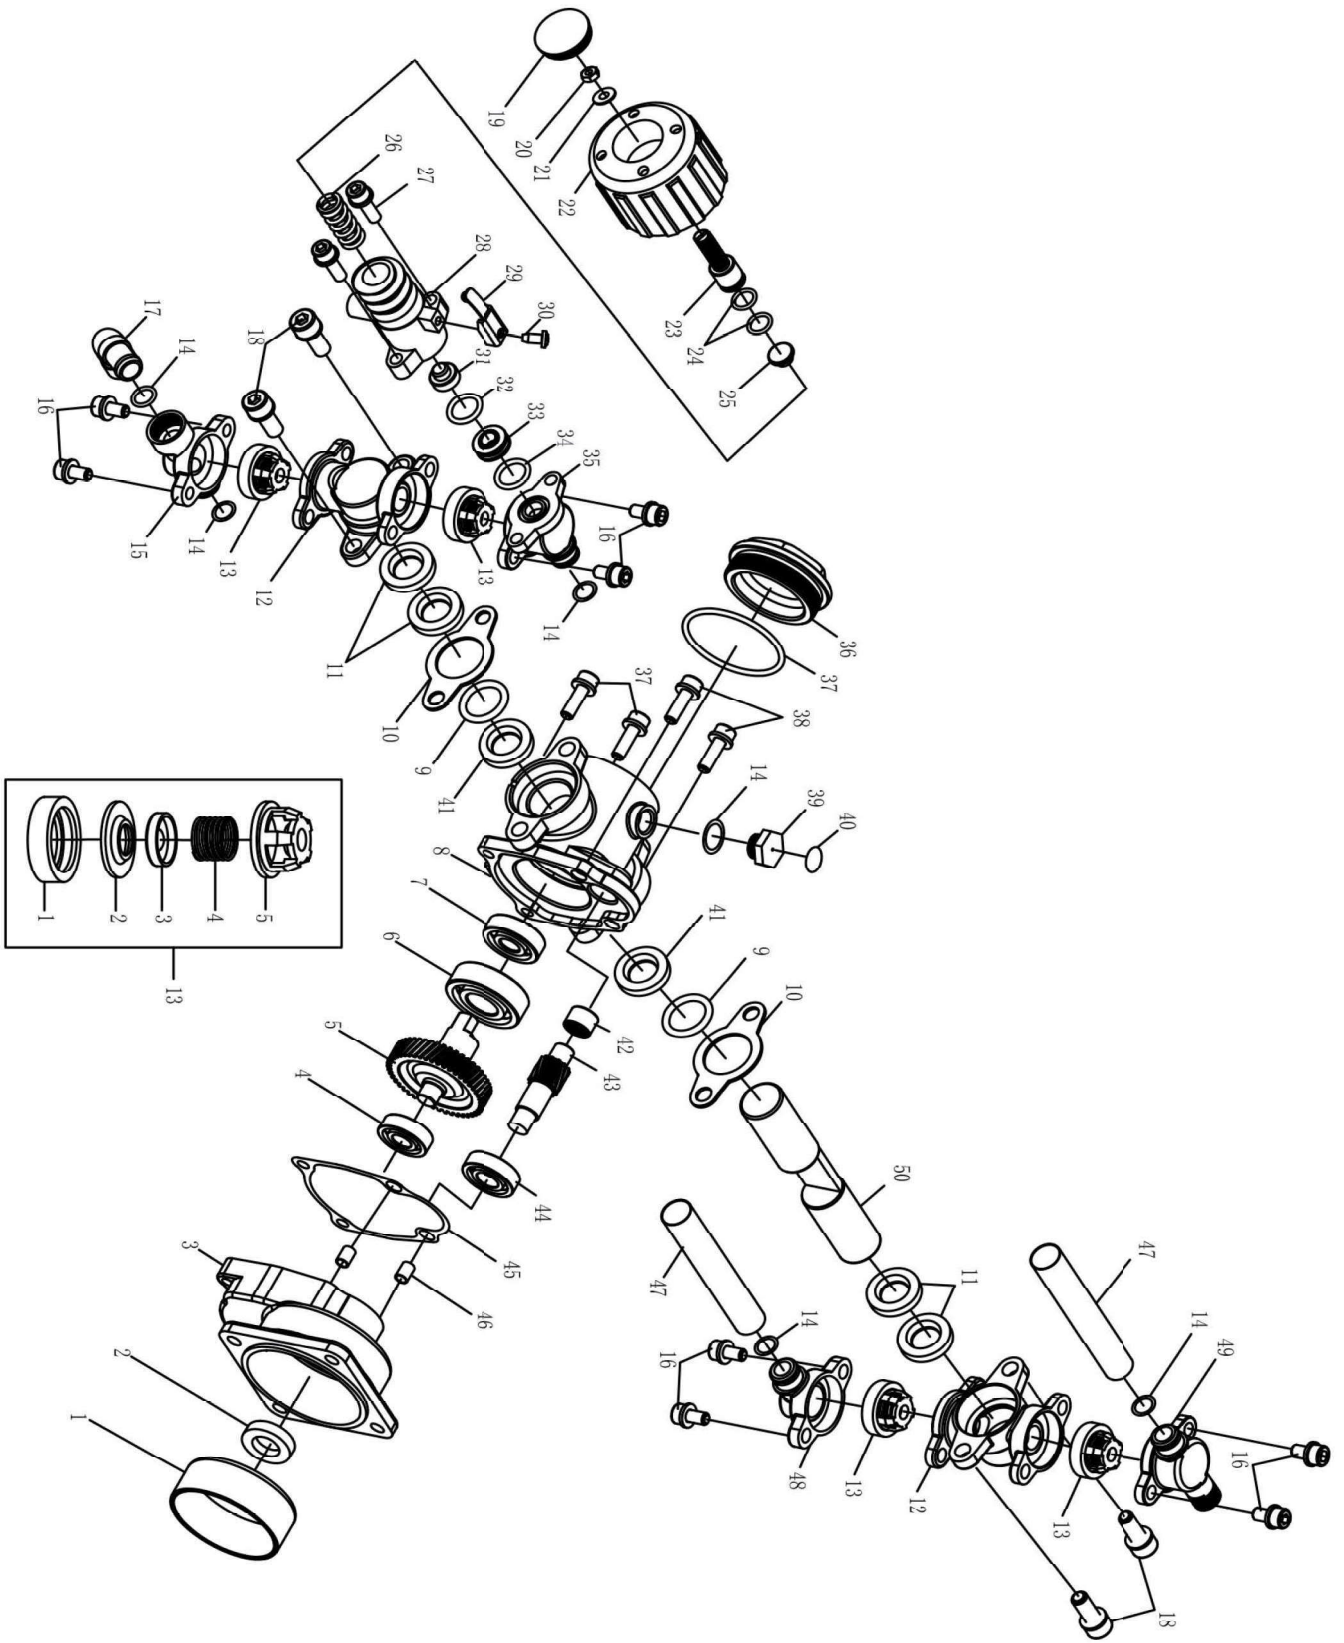

TOMAHAWK

TPS25
BACKPACK SPRAYER

Parts Manual

NO.	Part NO.	Part Name	Qty.
1	3WZ-6.5.2-1	LID	1
2	3WZ-4.7.1-3	LID	1
3	3WZ-4.7.1-4	LID	1
4	3WF-8.1-1	SEALING WASHER	1
5	3WZ-6.5.1	CHEMICAL TANK	1
6	3WZ-9.2	BANDS ASSM	2
7	3WF-3A.1-2	SEALING WASHER	1
8	3WZ-6.5-1	LID	1
9	3WF-14-13	PLASTIC CLICK	4
10	3WZ-9.1	BACK DACK ASSM	1
11	QC/T621 Q673B15	CLIP	4
12	GB13527.1LS-10x2.5x140	TUBE	1
13	GB13527.1LS-10x2.5x340	TUBE	1
14	3WZ-9.5	SWITCH	1
15	3WZ-4C.3	FREL THROTTLE	1
16	GB/T29.2+GB/T96	SCREW ASSY M6x20	2
17	GB/T6177.1 M6	NUT M6	7
18	3WZ-6-4	FRAME	1
19	GB/T823+GB/T96	SCREW M6x12	4
20	3WZ-6-9	LEFT SUPPORT	1
21	3WZ-6-5	RIGHT SUPPORT	1
22	3WZ-9-1	SUPPORT MOUNT	1
23	3WZ-7B.2B	RUBBER MOUNT	1
24	GB70+GB93+GB97	SCREW ASSEM 5x20	2
25	3WZ-6F-1C	CONNECT PLATE	1
26	3WZ-6.1	RUBBER MOUNT	2
27	GB/T 96	WASHER 6	5
28	3WZ-6-2	PLASTIC NUT	2
29	3WZ-6.6	RUBBER TUBE ASSY	1
30	3WZ-4.11	HANDLE	1
31	3WZ-4-10	SEAL RING	4
32	3WZ-4.12	VALVE	1
33	3WZ-4.13	STAIGHT SPRAYING TUBE	1
34	3WZ-4.14	LONG NOZZLE	1
35	3WZ-7B.5	PISTON PUMP	1
36	GB/T 9074.13	SCREW M6x16	4
37	3WZ-7.2.2	FILTER ASSM	1
38	3WZ-4.7.4-2A	SPRING	1

NO.	Part NO.	Part Name	Qty.
39	3WZ-7B.5-2A	BOLT	1
40	3WZ-7B.5-7	PASTER	1
41	3WZ-7B.5.1-7	OIL SEAL	2
42	GB/T290 HK1010	BEARING	1
43	3WZ-7B.5.1-3	GEAR SHAFT	1
44	GB/T276	BEARING 6001 PS	1
45	3WZ-7B.5.1-6	SEALING WASHER	1
46	6MF-30.1-14	PIN	2
47	3WZ-7B.5-4	TUBE	2
48	3WZ-7B.5.3-1	WATER CHAMBER A	1
49	3WZ-7B.5.4-2	DISCHARGE METAL B	1
50	3WZ-7B.5.1-5	PLUNGER	1
13-1	3WZ-7B.5.2-1	BALL SEAT	1
13-2	3WZ-7B.5.2-2	VALVE DISK	1
13-3	3WZ-7.5.2-3	VALVE BLOCK	1
13-4	3WZ-7B.5.2-4A	VALVE SPRING	1
13-5	3WZ-7B.5.2-5	VALVE BONNET	1