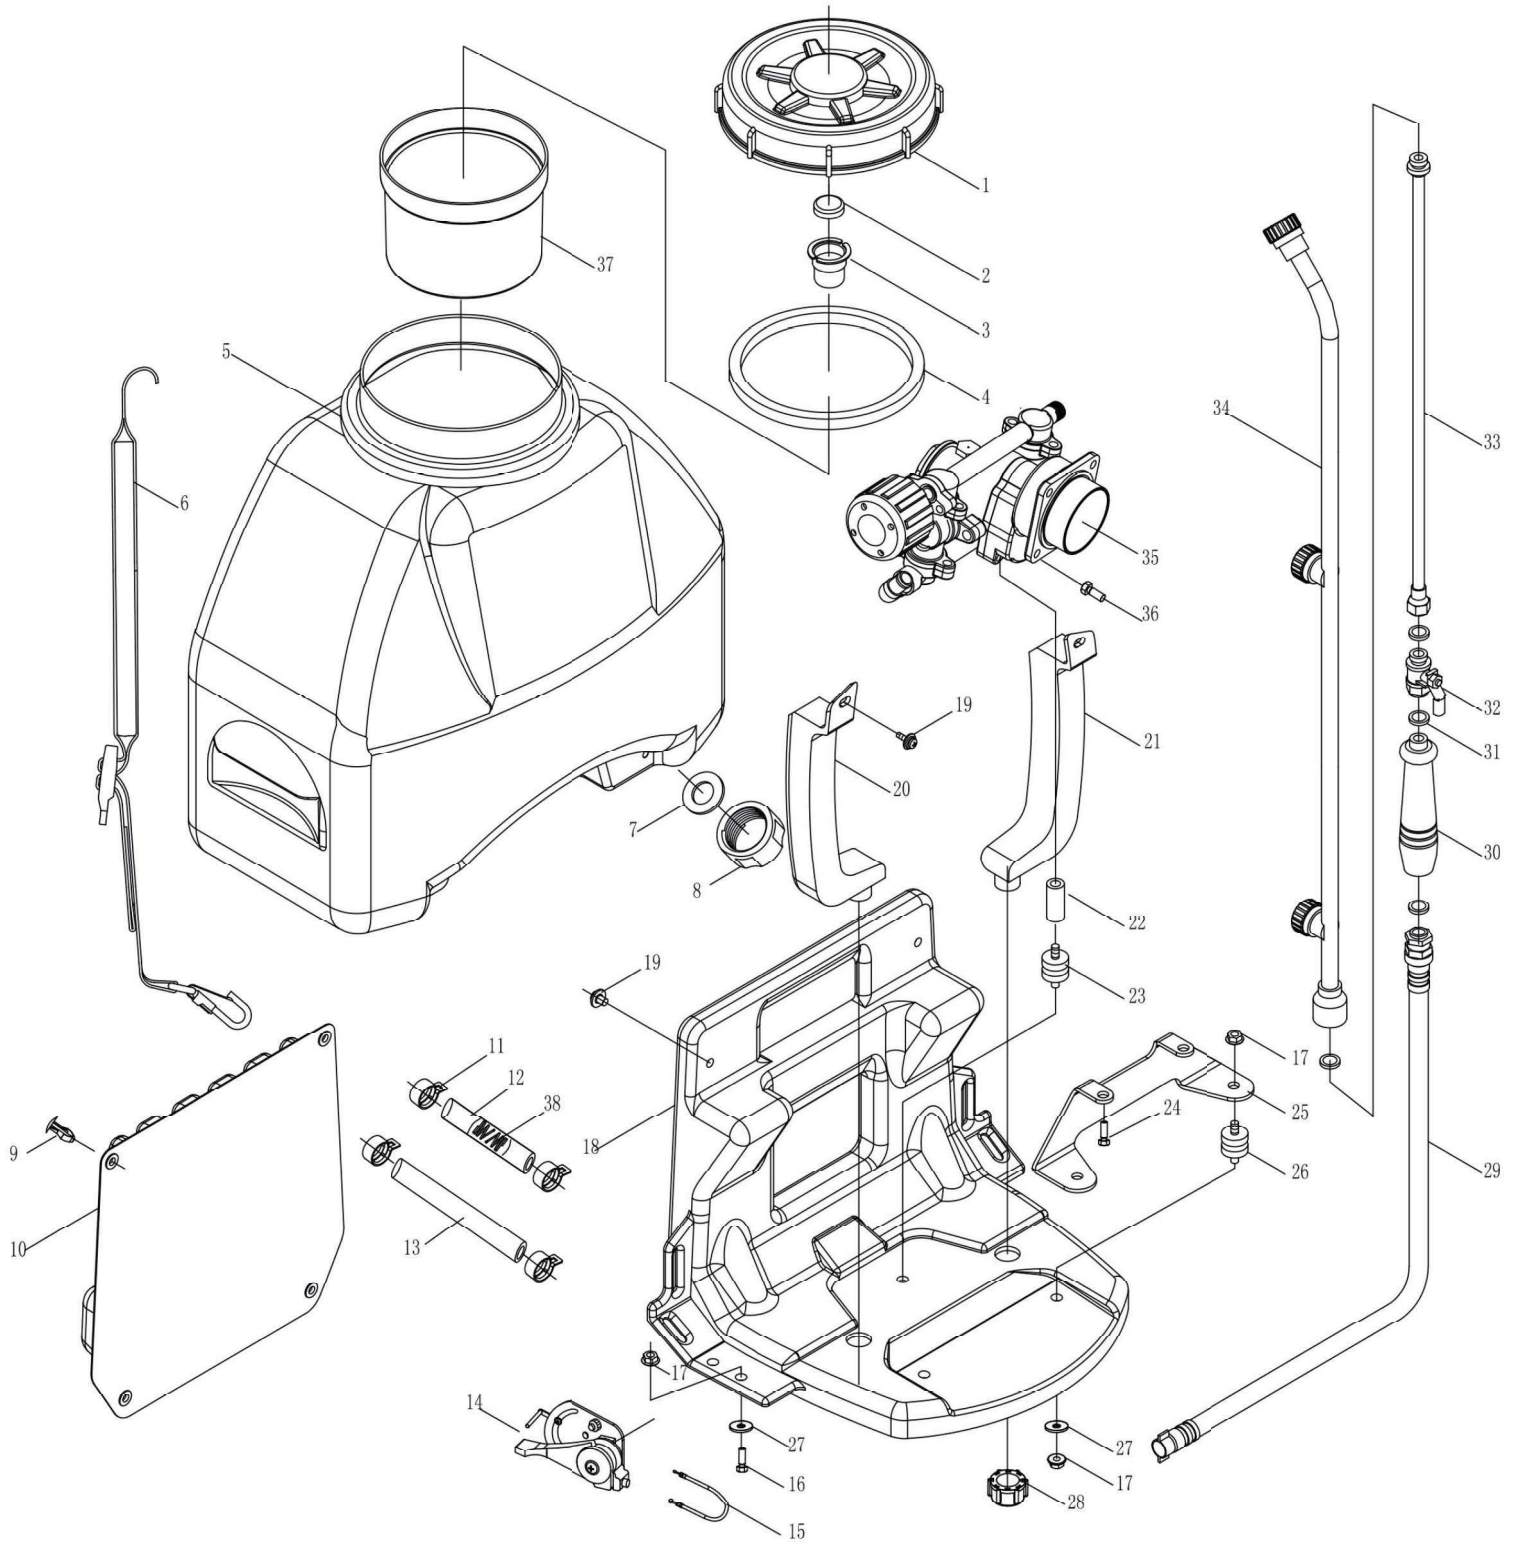

TOMAHAWK

TPS25
BACKPACK SPRAYER

Parts Manual

NO.	Part NO.	Part Name	Qty.
1	3WZ-6.5.2-1	LID	1
2	3WZ-4.7.1-3	LID	1
3	3WZ-4.7.1-4	LID	1
4	3WF-8.1-1	SEALING WASHER	1
5	3WZ-6.5.1	CHEMICAL TANK	1
6	3WZ-9.2	BANDS ASSM	2
7	3WF-3A.1-2	SEALING WASHER	1
8	3WZ-6.5-1	LID	1
9	3WF-14-13	PLASTIC CLICK	4
10	3WZ-9.1	BACK DACK ASSM	1
11	QC/T621 Q673B15	CLIP	4
12	GB13527.1LS-10x2.5x140	TUBE	1
13	GB13527.1LS-10x2.5x340	TUBE	1
14	3WZ-9.5	SWITCH	1
15	3WZ-4C.3	FREL THROTTLE	1
16	GB/T29.2+GB/T96	SCREW ASSY M6x20	2
17	GB/T6177.1 M6	NUT M6	7
18	3WZ-6-4	FRAME	1
19	GB/T823+GB/T96	SCREW M6x12	4
20	3WZ-6-9	LEFT SUPPORT	1
21	3WZ-6-5	RIGHT SUPPORT	1
22	3WZ-9-1	SUPPORT MOUNT	1
23	3WZ-7B.2B	RUBBER MOUNT	1
24	GB70+GB93+GB97	SCREW ASSEM 5x20	2
25	3WZ-6F-1C	CONNECT PLATE	1
26	3WZ-6.1	RUBBER MOUNT	2
27	GB/T 96	WASHER 6	5
28	3WZ-6-2	PLASTIC NUT	2
29	3WZ-6.6	RUBBER TUBE ASSY	1
30	3WZ-4.11	HANDLE	1
31	3WZ-4-10	SEAL RING	4
32	3WZ-4.12	VALVE	1
33	3WZ-4.13	STAIGHT SPRAYING TUBE	1
34	3WZ-4.14	LONG NOZZLE	1
35	3WZ-7B.5	PISTON PUMP	1
36	GB/T 9074.13	SCREW M6x16	4
37	3WZ-7.2.2	FILTER ASSM	1
38	3WZ-4.7.4-2A	SPRING	1

NO.	Part NO.	Part Name	Qty.
39	3WZ-7B.5-2A	BOLT	1
40	3WZ-7B.5-7	PASTER	1
41	3WZ-7B.5.1-7	OIL SEAL	2
42	GB/T290 HK1010	BEARING	1
43	3WZ-7B.5.1-3	GEAR SHAFT	1
44	GB/T276	BEARING 6001 PS	1
45	3WZ-7B.5.1-6	SEALING WASHER	1
46	6MF-30.1-14	PIN	2
47	3WZ-7B.5-4	TUBE	2
48	3WZ-7B.5.3-1	WATER CHAMBER A	1
49	3WZ-7B.5.4-2	DISCHARGE METAL B	1
50	3WZ-7B.5.1-5	PLUNGER	1
13-1	3WZ-7B.5.2-1	BALL SEAT	1
13-2	3WZ-7B.5.2-2	VALVE DISK	1
13-3	3WZ-7.5.2-3	VALVE BLOCK	1
13-4	3WZ-7B.5.2-4A	VALVE SPRING	1
13-5	3WZ-7B.5.2-5	VALVE BONNET	1