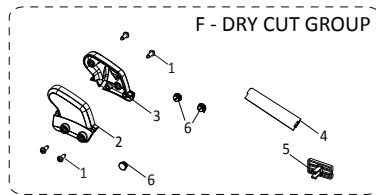

R300

DCT

Service Parts List	V: 012-0004	120V US
300mm Disc Cutter		