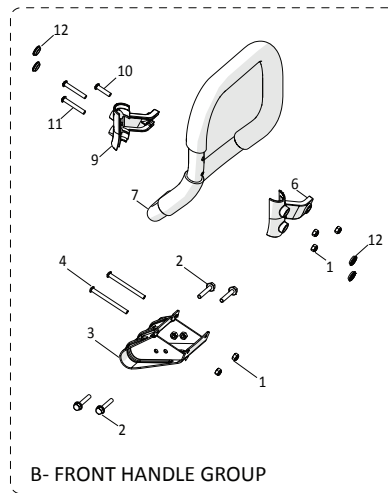

R300

DCT

Service Parts List	V: 012-0004	120V US
300mm Disc Cutter		