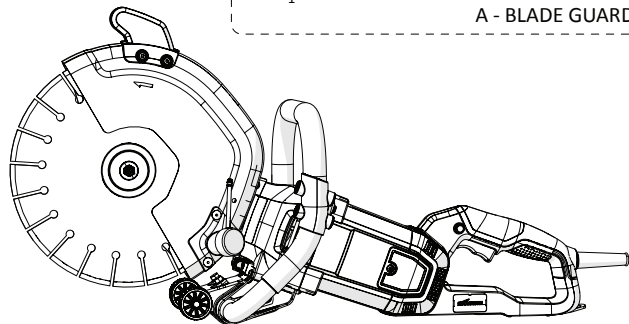

R300

DCT

Service Parts List	V: 012-0004	120V US
300mm Disc Cutter		