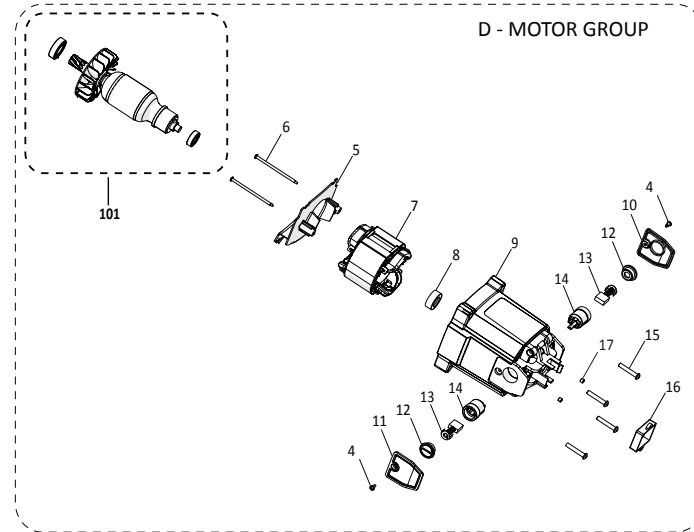

R300

DCT

Service Parts List	V: 012-0004	120V US
300mm Disc Cutter		