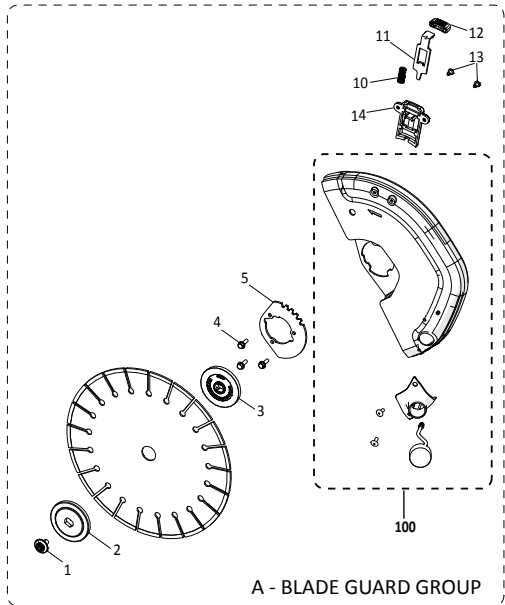

R300

DCT

Service Parts List	V: 012-0004	120V US
300mm Disc Cutter		