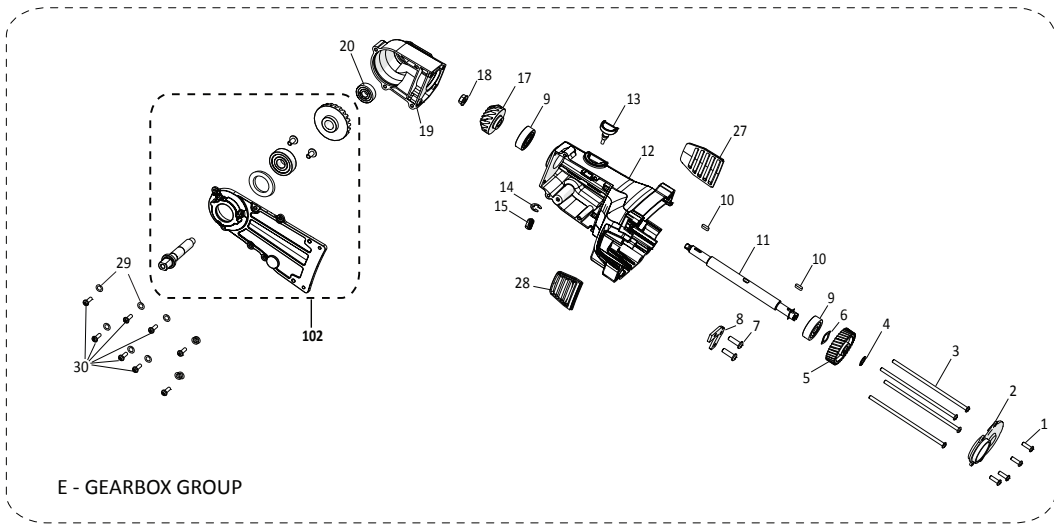

R300

DCT

Service Parts List	V: 012-0004	120V US
300mm Disc Cutter		