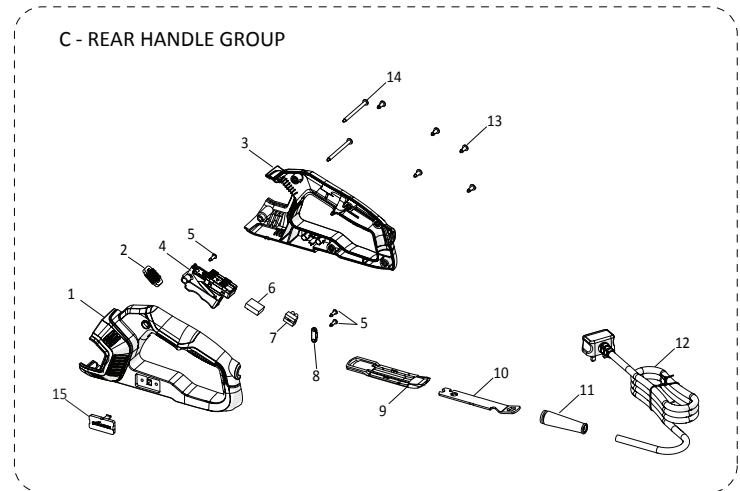

R300

DCT

Service Parts List	V: 012-0004	120V US
300mm Disc Cutter		