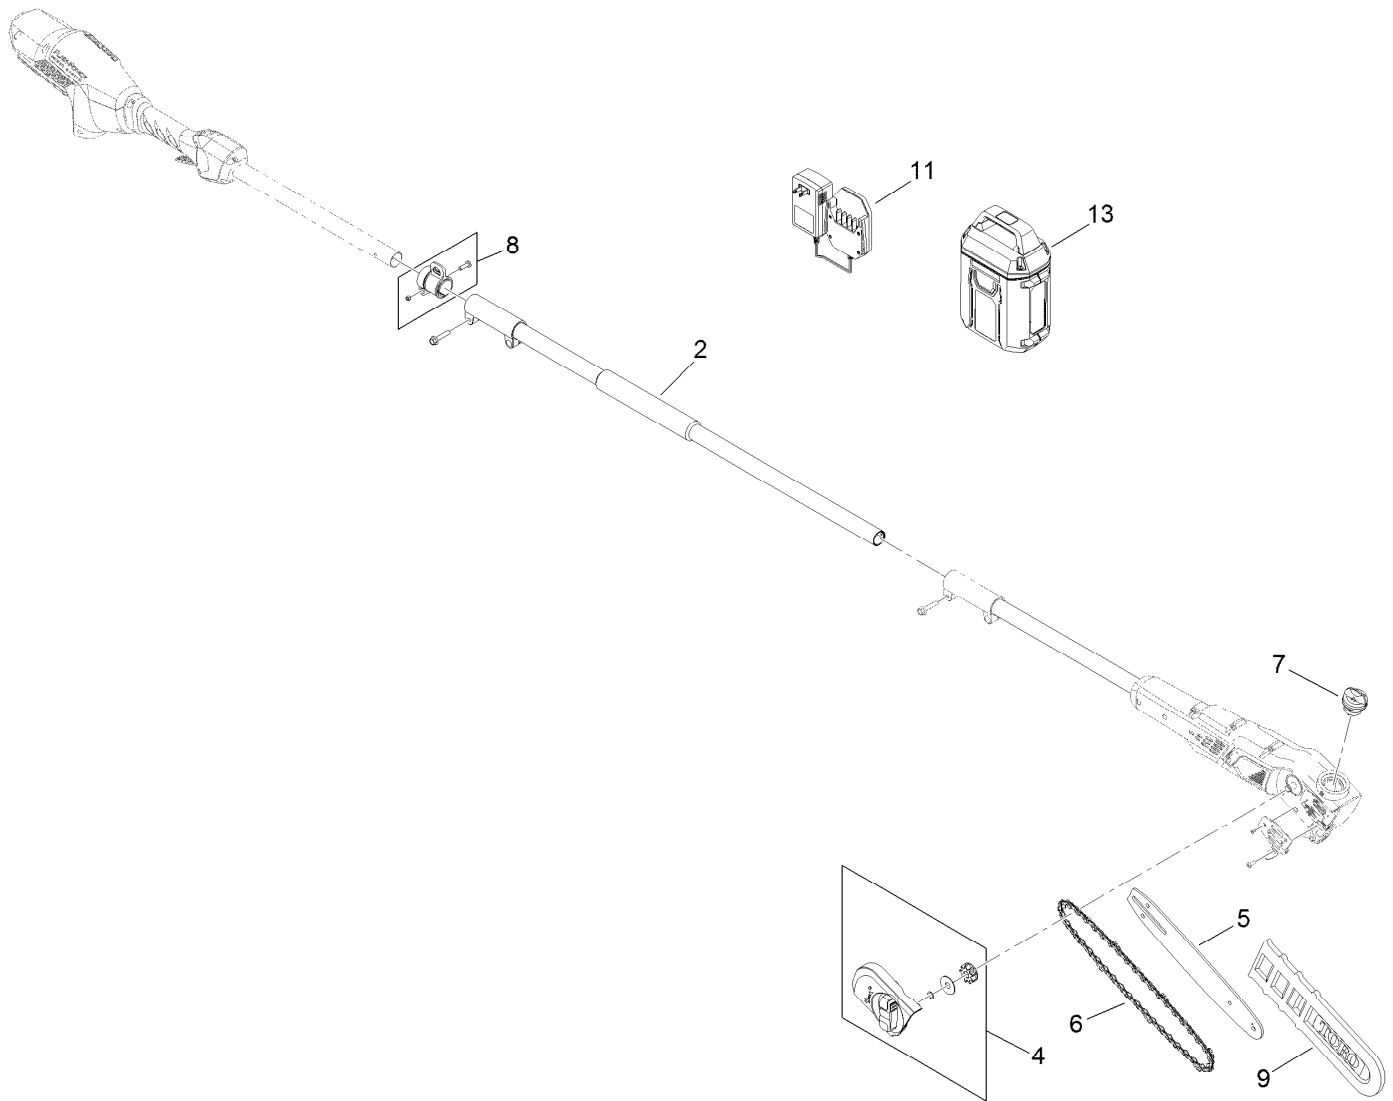

Count on it.

Parts Catalog

Flex-Force Power System™
60V Pole Saw

Model No. 51870—Serial No. 321000001 and Up

60V Pole Saw Assembly

<i>Ref.</i>	<i>Part Number</i>	<i>Qty.</i>	<i>Description</i>
2	139-5371	1	Shaft ASM
4	139-5373	1	Tensioner ASM
5	88619	1	Bar
6	88621	1	Chain
7	139-5376	1	Cap-Oil
8	139-5377	1	Collar-Strap
9	139-5378	1	Sleeve-Bar
11	88610	1	Charger-Battery, 60V 1 Amp
13	88620	1	Battery-60V 2.0Ah

Attachments and Accessories

For 51870 Flex-Force Power System 60V Pole Saw

Product Name

Model/Part

Harness 88622

Count on it.