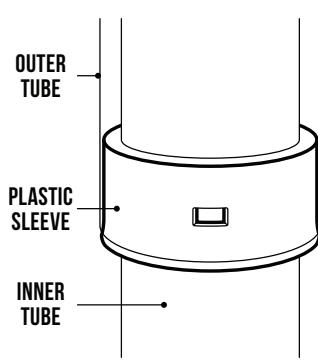

All side jacks come with a plastic sleeve fitting to prevent metal on metal grinding

Black on black for a sleek, stealth look

AS BOLD AS YOU ARE

These are not your run-of-the-mill trailer accessories. We're on a mission to innovate and improve everything trailer, so that you can save time, focus on adventure... and look good doing it. Blackout is part of our commitment of making everyday things better.

JACKS

| | | | | |
|------------------------|----------------------|----------------------|-------------------|-------------------|
| | | | | |
| SKU | BSJCSW13 | BSJCSW17 | BSJPSW04 | BSJPSW07 |
| Attachment Type | A-Frame Center Mount | A-Frame Center Mount | Welded Pipe Mount | Welded Pipe Mount |
| Crank Handle | Side Wind | Side Wind | Side Wind | Side Wind |
| Capacity | 2,000 LBS | 5,000 LBS | 2,000 LBS | 5,000 LBS |
| Travel | 15" | 15" | 15" | 15" |
| | | | | |
| SKU | BSJSSW11 | BSJPSW10 | BSJBSW08 | BSJWSW09 |
| Attachment Type | Swivel Mount | Welded Pipe Mount | Bracket Mount | Direct Weld |
| Crank Handle | Side Wind | Side Wind | Side Wind | Side Wind |
| Capacity | 2,000 LBS | 7,000 LBS | 7,000 LBS | 7,000 LBS |
| Travel | 15" | 15" | 15" | 15" |