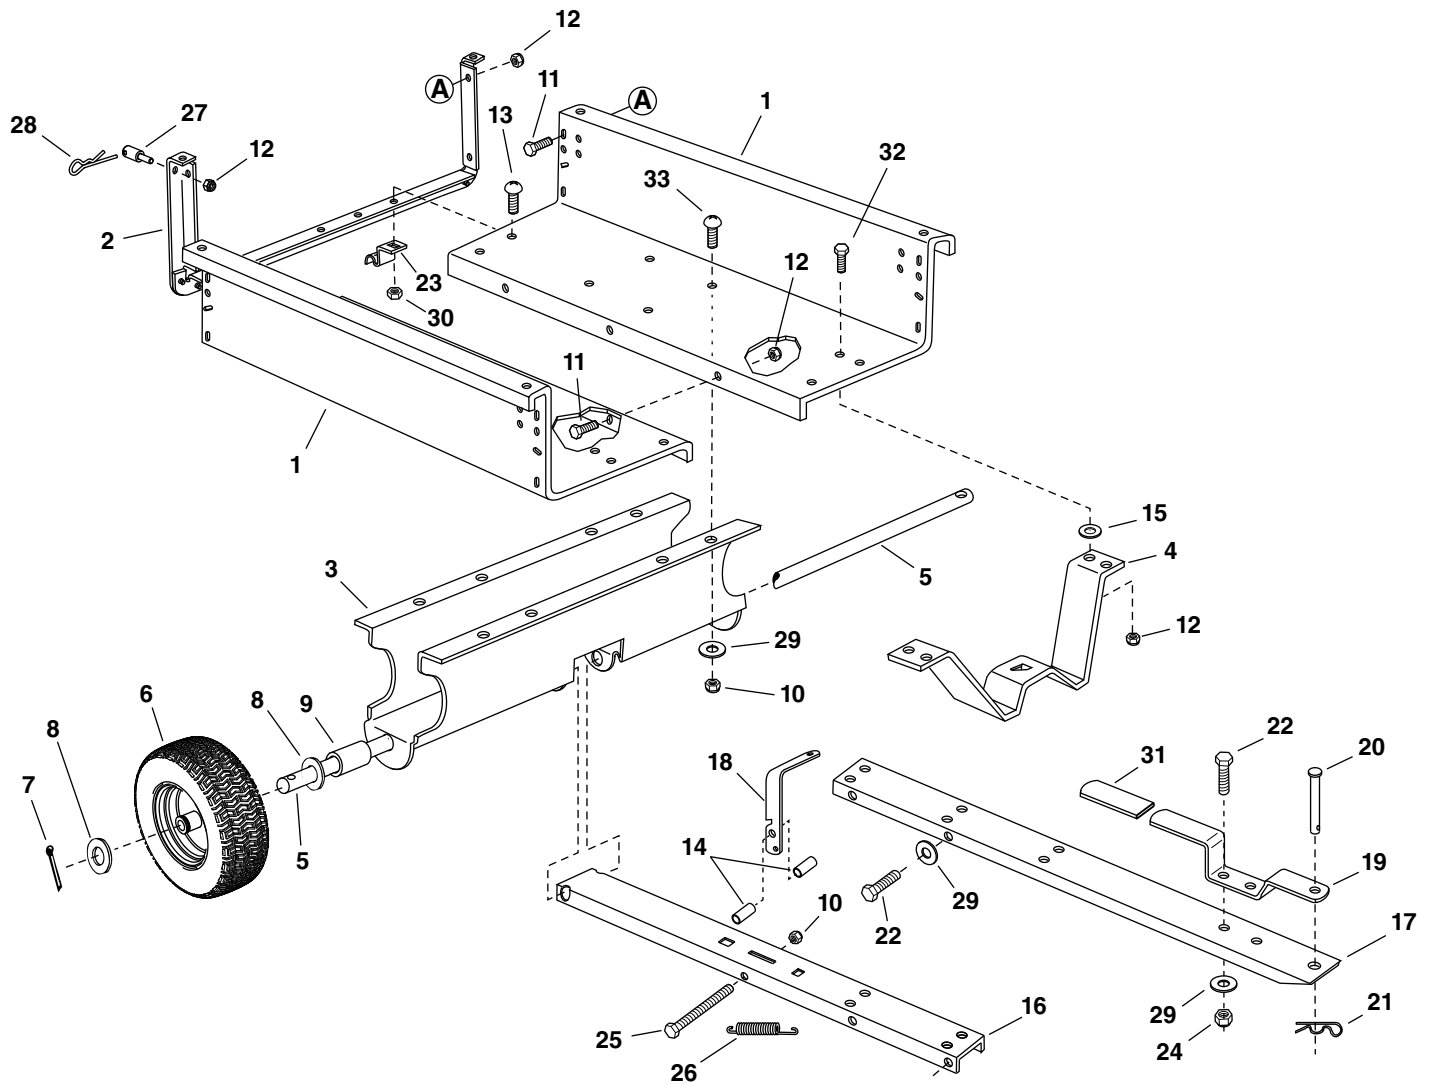

## REPAIR PARTS FOR MOW-N-VAC CART BODY MODEL 45-0577

| REF. | PART NO. | QTY. | DESCRIPTION                    | REF. | PART NO. | QTY. | DESCRIPTION                  |
|------|----------|------|--------------------------------|------|----------|------|------------------------------|
| 1    | 23985BL3 | 2    | Cart Body                      | 20   | 49932    | 1    | Hitch Pin                    |
| 2    | 62458    | 1    | Tailgate Reinforcement Bracket | 21   | 43343    | 1    | Pin, Hair Cotter 1/8"        |
| 3    | 23507BL3 | 1    | Wheel Support                  | 22   | 43087    | 4    | Hex Bolt, 3/8-16 x 1-1/4"    |
| 4    | 24497BL1 | 1    | Latch Stand Bracket            | 23   | 23838    | 2    | Door Support                 |
| 5    | 24897    | 1    | Axle, Wheel 1" Dia.            | 24   | HA21362  | 5    | Nut, Hex Nylock 3/8-16       |
| 6    | 42159    | 2    | Wheel w/Tire, 15 x 6.00        | 25   | 47407    | 1    | Hex Bolt, 5/16-18 x 3-3/4"   |
| 7    | 43093    | 2    | Cotter Pin, 1/8" Dia. x 1-1/2" | 26   | 47408    | 1    | Spring, Extension            |
| 8    | 43601    | 4    | Washer, Flat 1"                | 27   | 42999    | 2    | Pin                          |
| 9    | 44678    | 2    | Spacer Tube, 1-1/4" x 2" Lg.   | 28   | 48934    | 2    | Hairpin                      |
| 10   | 47810    | 16   | Hex Nut, 5/16-18 Nylock        | 29   | 43081    | 15   | Washer, 3/8"                 |
| 11   | 43866    | 5    | Hex Bolt, 1/4-20 x 5/8"        | 30   | 46980    | 2    | Hex Nut, 5/16-18 SIMS        |
| 12   | 47189    | 13   | Hex Nut, 1/4-20 Nylock         | 31   | 47707    | 1    | Grip                         |
| 13   | 43814    | 4    | Truss Hd. Bolt, 5/16-18 x 3/4" | 32   | 44950    | 4    | Carriage Bolt, 1/4-20 x 3/4" |
| 14   | 41076    | 2    | Spacer                         | 33   | 45542    | 8    | Carriage Bolt 5/16-18 x 1"   |
| 15   | 43088    | 2    | Washer, Flat 1/4"              | 34   | 28546BL1 | 2    | Strap, Latch Stand Anchor    |
| 16   | 69688BL3 | 1    | Tongue Weldment Ass'y. (Rear)  | 35   | 28547BL1 | 4    | Strap, Wheel Support Anchor  |
| 17   | 27863BL3 | 1    | Tongue (Front)                 | 36   | 45541    | 4    | 1/4" Retainer                |
| 18   | 28258BL3 | 1    | Latch, Foot Pedal              | 37   | M84309   | 8    | Retainer Nut                 |
| 19   | 27264BL1 | 1    | Hitch Bracket                  |      |          |      |                              |