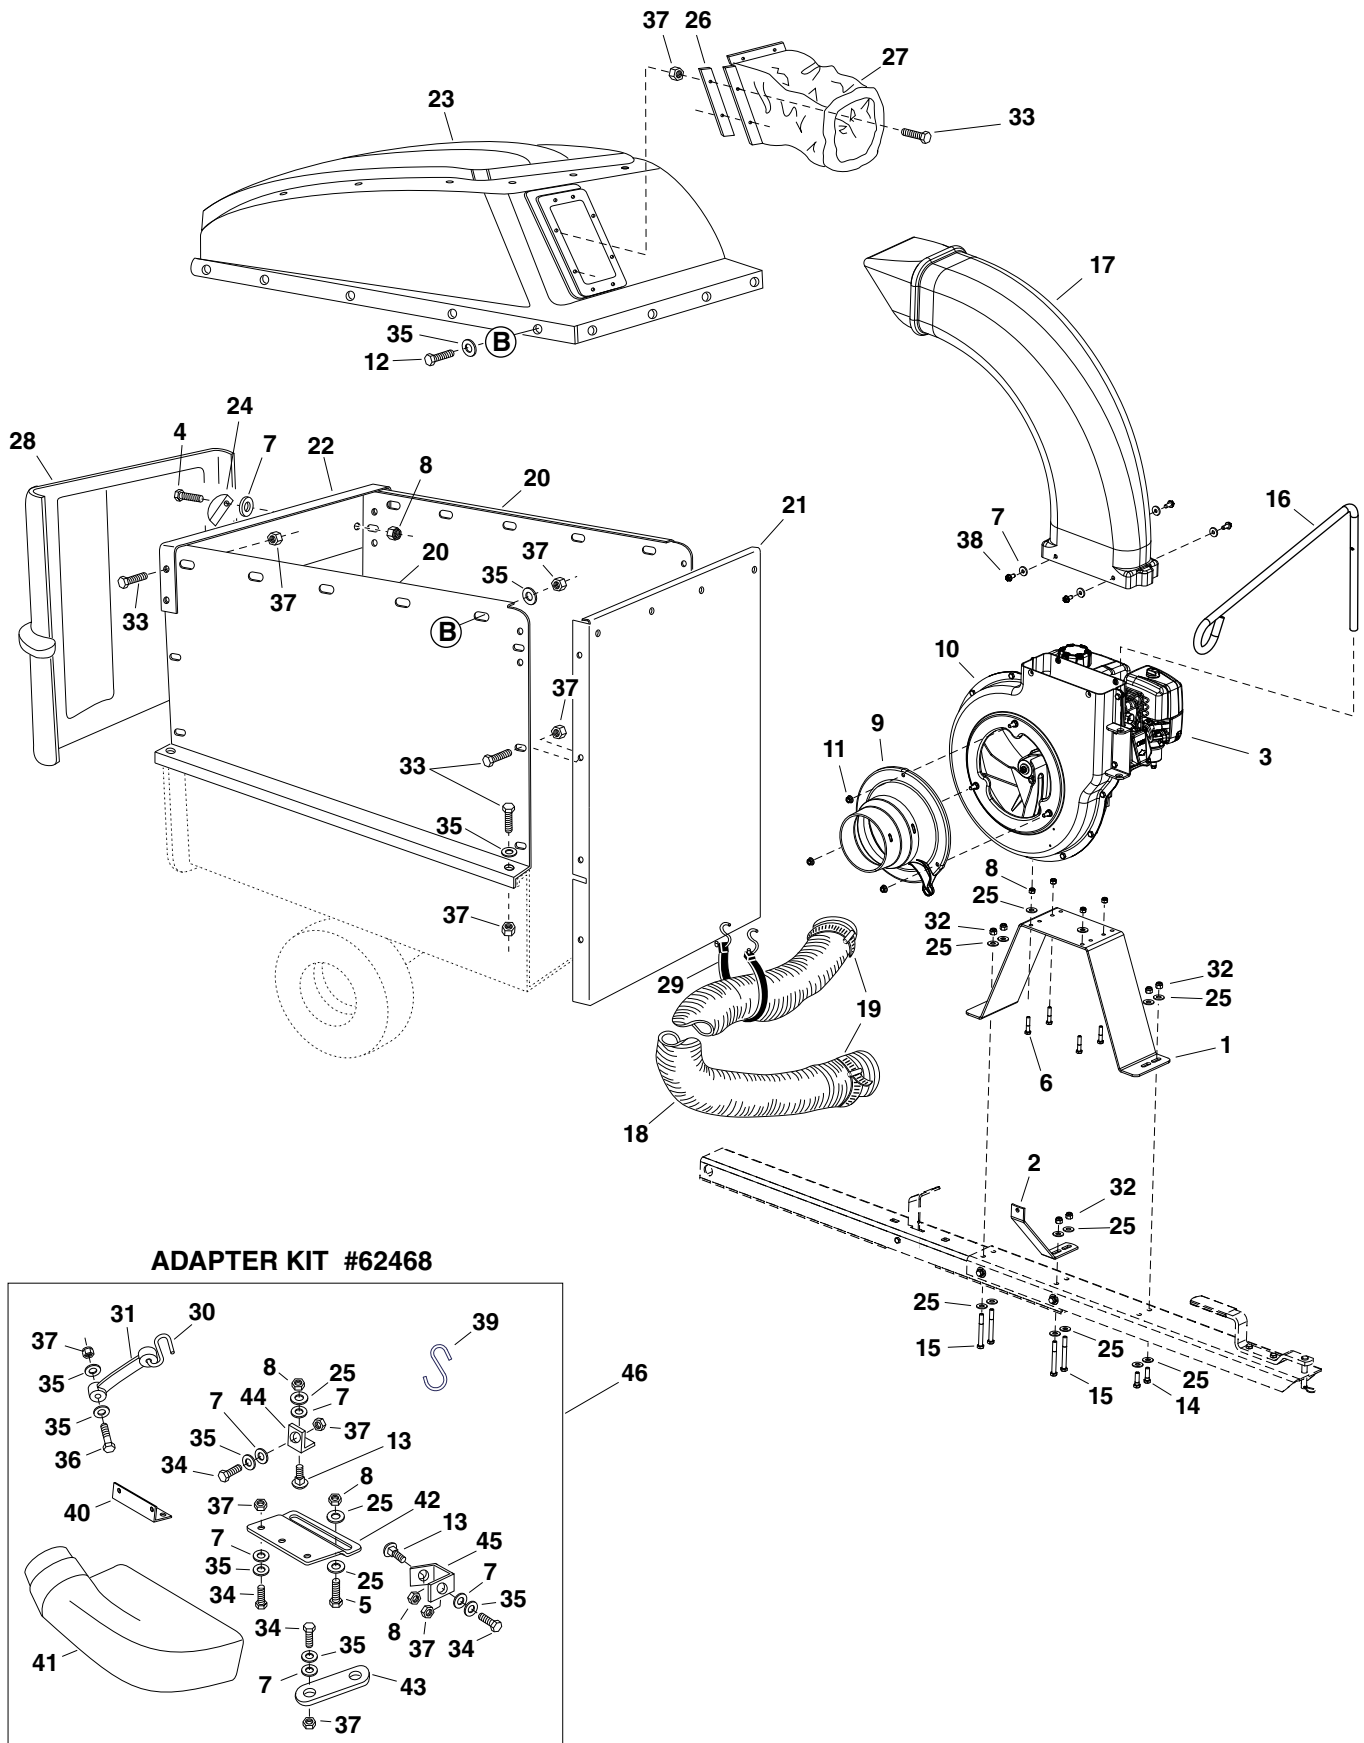

REPAIR PARTS FOR MOW-N-VAC MODEL 45-0577

**REPAIR PARTS FOR MOW-N-VAC
MODEL 45-0577**

REF	PART NO.	QTY.	DESCRIPTION	REF	PART NO.	QTY.	DESCRIPTION
1	27883BL3	1	Engine Base	24	23789	2	Door Latch
2	27882BL3	1	Brace, Housing	25	43081	14	Washer, 3/8"
3-	42880	1	Engine (50 State)	26	24798BL1	4	Boot Mounting Strap
4	43182	2	Bolt, Hex 5/16-18 x 3/4"	27	48133	1	Hard top Boot
5	43840	2	Bolt, Hex 5/16-18 x 1-1/4"	28	44790	1	Poly Rear Door
6	43085	4	Bolt, Hex 5/16-18 x 1-1/2"	29	43790	1	Strap, Tarp 25"
7	1543-69	11	Washer, Nylon 21/64"	30	44849	2	"S" Hook, #32
8	47810	9	Nut, Hex Nylock 5/16-18	31	44850	2	Strap, Tarp (Less Hooks)
9	43791	1	Hose Adapter	32	HA21362	6	Nut, Hex Nylock 3/8-16
10		1	Impeller Housing Assembly (See page 22)	33	43866	28	Bolt, Hex 1/4-20 x 5/8"
11	49983	3	Hex Nut, Flange Lock 5/16-18	34	43661	4	Bolt, Hex 1/4-20 x 1"
12	43012	13	Bolt, Hex 1/4-20 x 3/4"	35	43088	11	Washer, 1/4" STD
13	43080	2	Bolt, Carr. 5/16" x 3/4"	36	1509-90	3	Bolt, Hex 1/4-20 x 1-1/4"
14	43087	2	Hex Bolt, 3/8-16 x 1-1/4"	37	47189	16	Nut, Hex Nylock 1/4-20
15	46938	4	Hex Bolt, 3/8-16 x 3-1/4"	38	47630	4	Screw, Self Tap 5/16-18 x 3/4"
16	49974BL3	1	Hose Hanger Rod	39	42749	1	"S" Hook, Large
17	46420	1	Elbow	40	27304BL1	1	Attachment Bracket
18	2-17	1	Hose (6" x 126")	41	43830	1	Adapter, Deck
19	43793	2	Hose Clamp 6"	42	23560BL1	1	Bracket, Deck Adapter
20	24678BL3	2	Side Panel Cart Extension	43	23825	1	Mounting Strap
21	24679BL3	1	Front Panel Cart Extension	44	23826	1	Angle Bracket
22	23836BL1	1	Cross Brace	45	23827	1	Mounting Bracket
23	64244	1	Hard Top Assembly (Includes 24,25,26,27)	46	62468	1	Deck Adapter Kit (Includes parts shown in box on page 18.)
					3-112	1	Owner's Manual