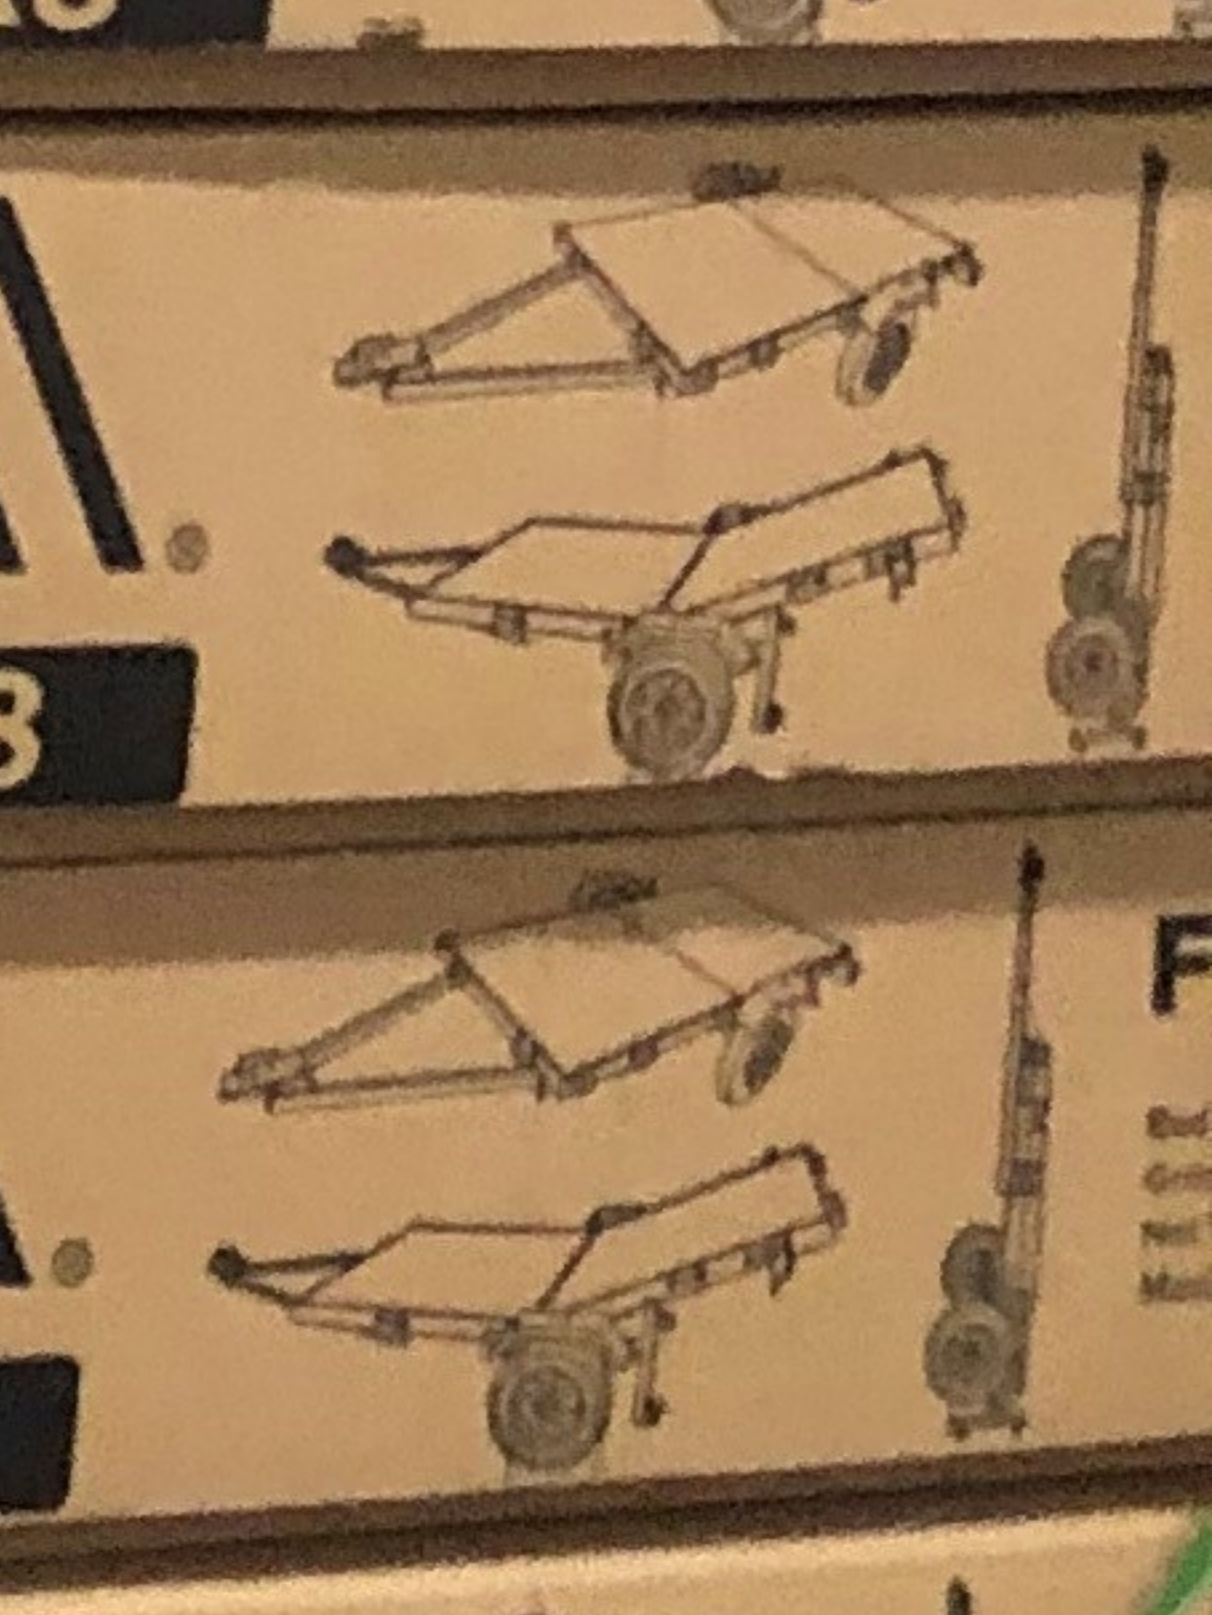

320 LB / 145 KG

320 LB / 145 KG

320 LB / 145 KG

320 LB / 145 KG

320 LB / 145 KG

320 LB / 145 KG

FOLD
Fold Dimensions: 48 in. x 48 in. x 48 in.
Folded Weight: 120 lbs.
Folded Capacity: 1200 lbs.