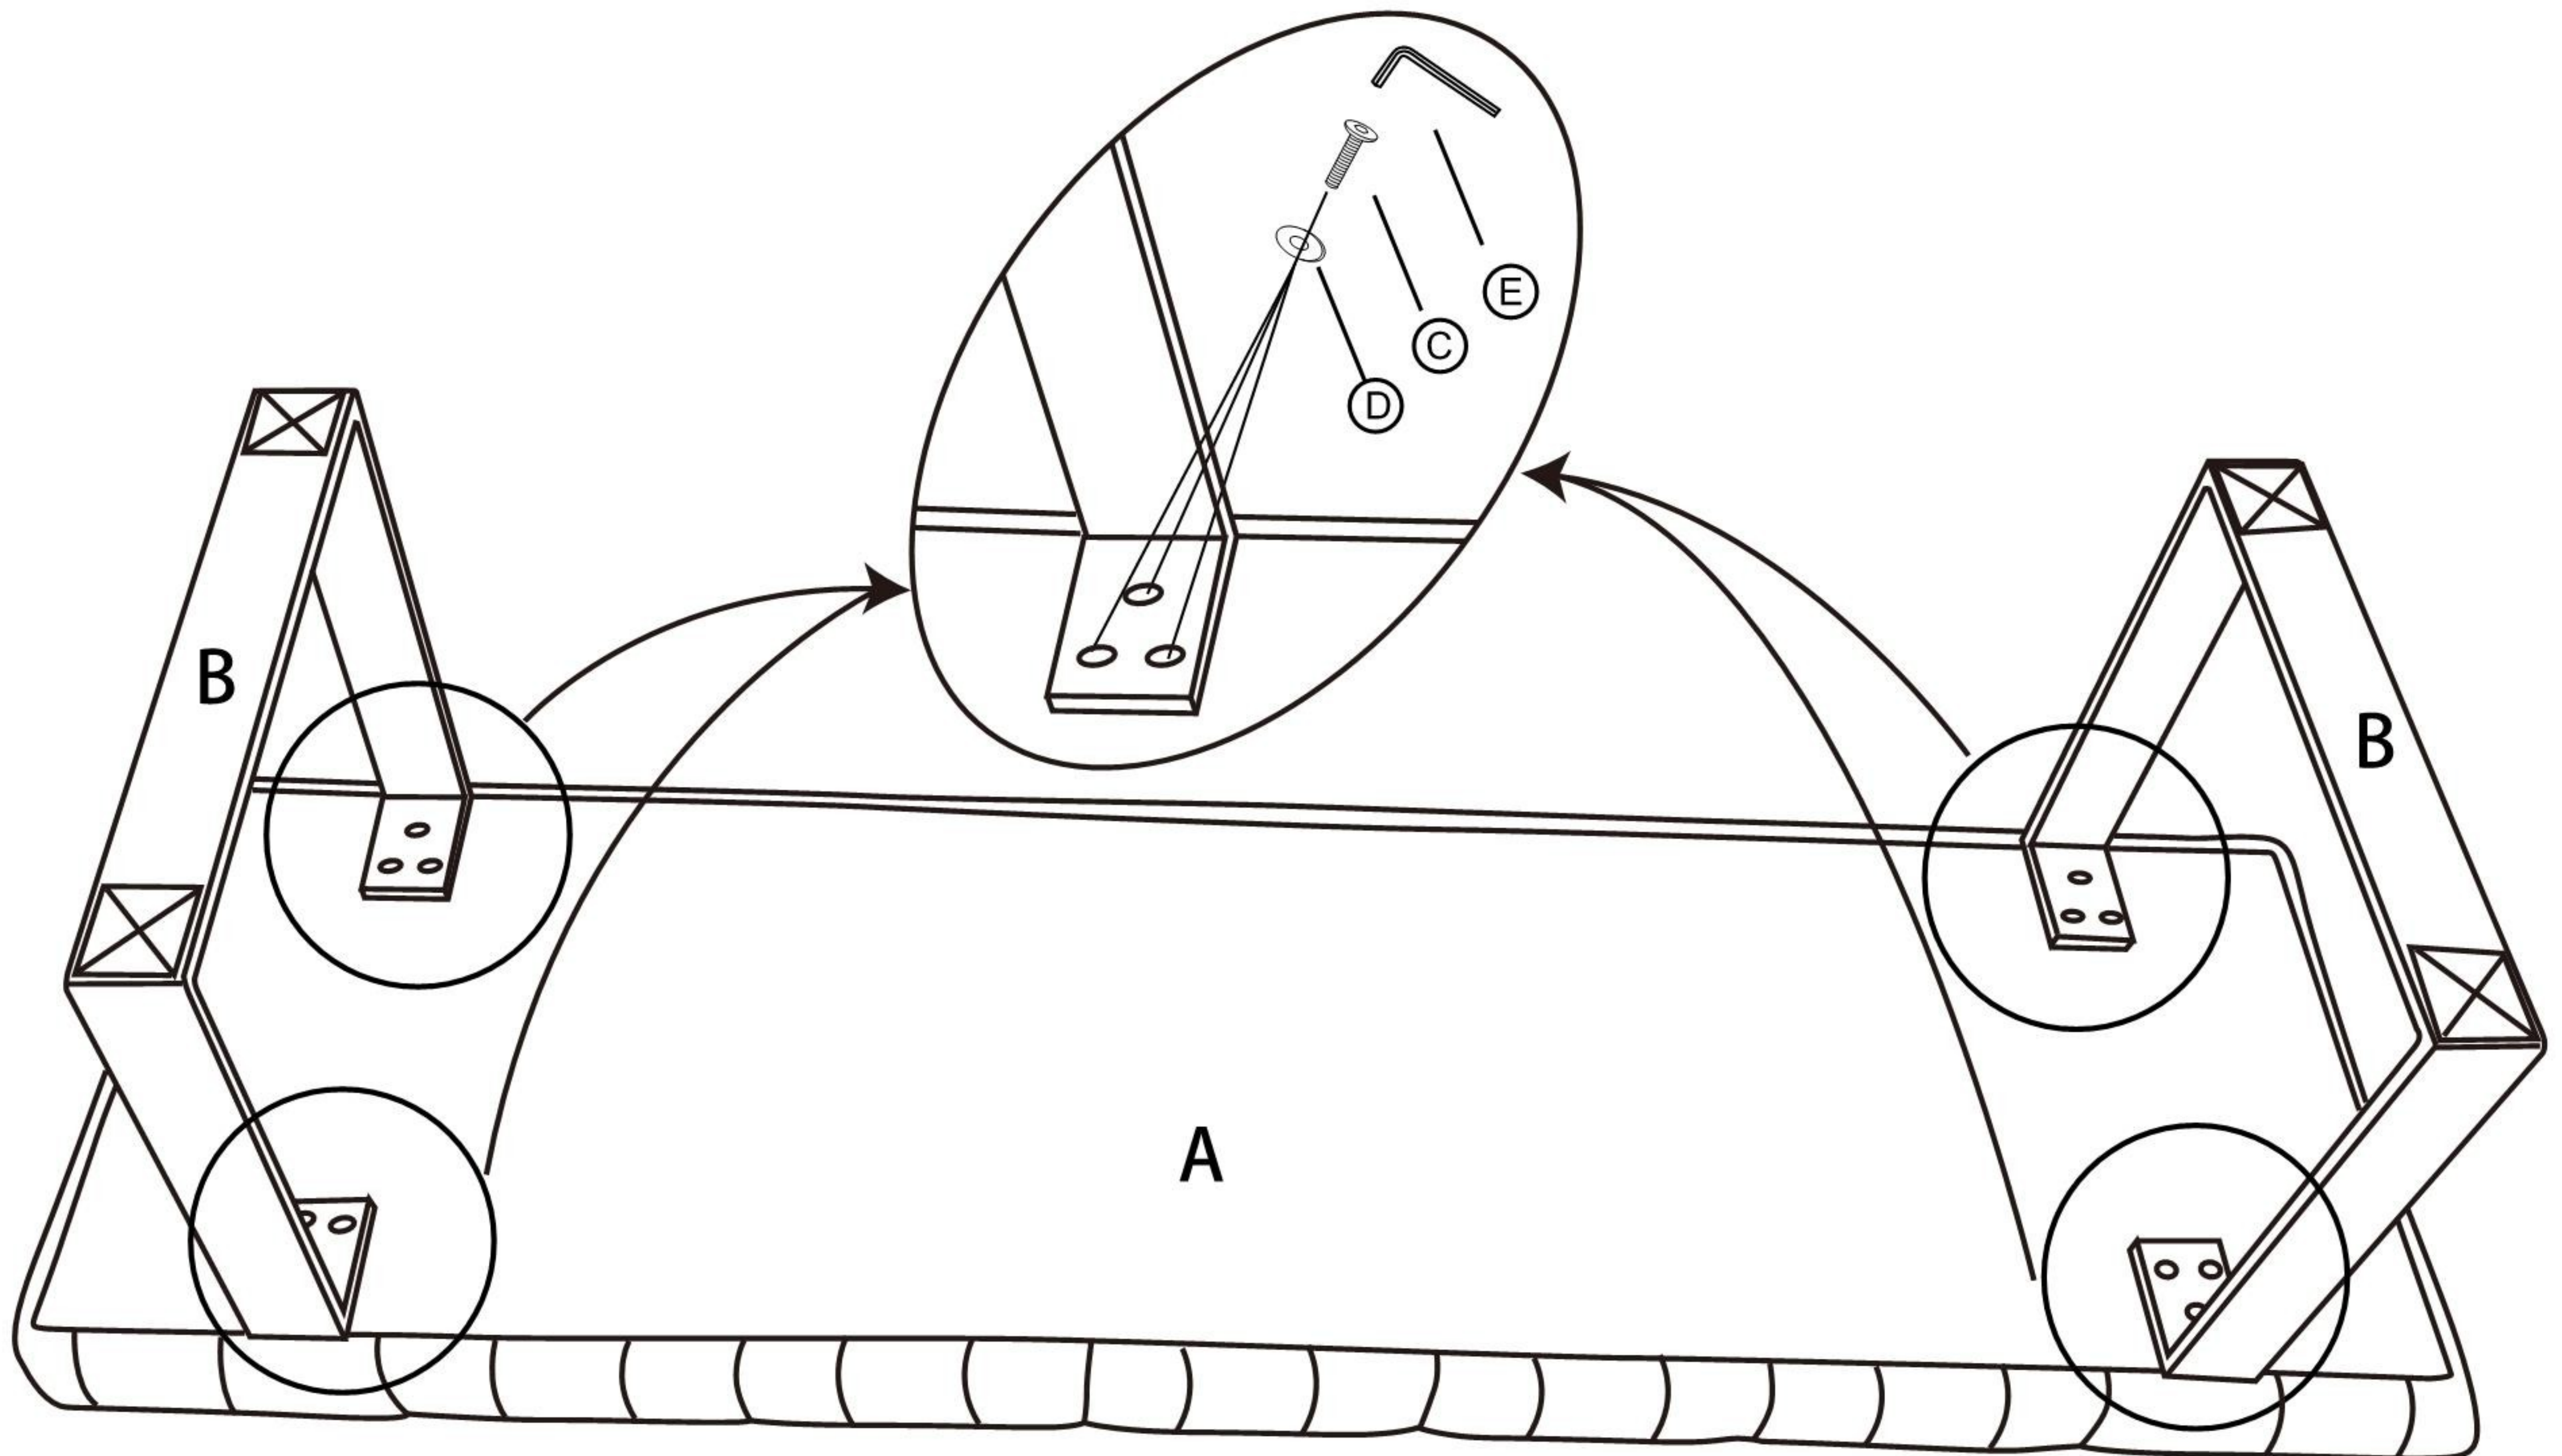

ASSEMBLY INSTRUCTIONS

ITEM# CNFZR5126

PARTS LIST

	DESCRIPTION	Q'ty
A	Bench Seat	1
B	Legs	2

HARDWARE LIST

NO.	DESCRIPTION	Q'ty
C	SCREWS  M8*40MM	12
D	WASHER 	12
E	ALLEN KEY 	1

STEP1

FINISH