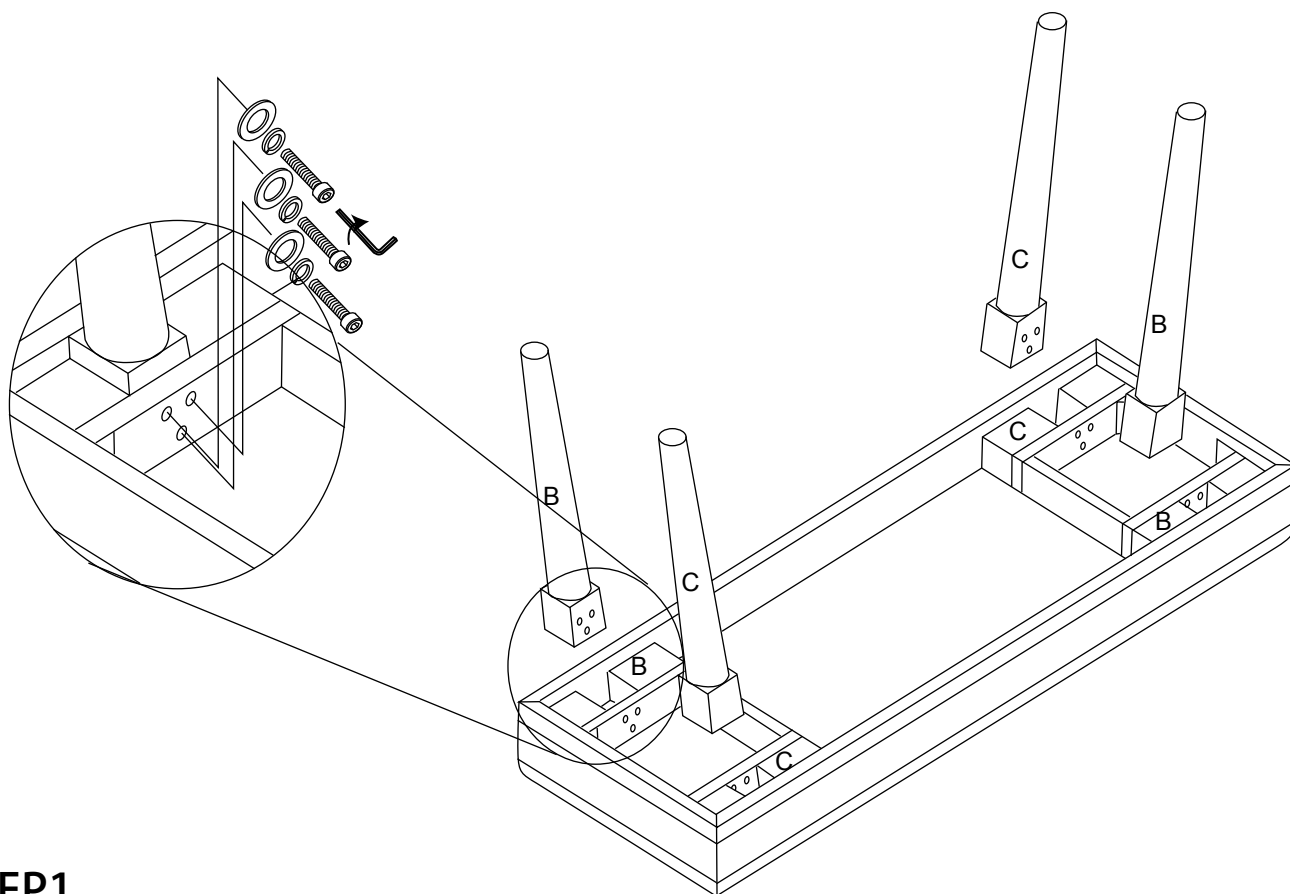

ASSEMBLY INSTRUCTIONS

ITEM# CVFZR5121

PARTS LIST

	DESCRIPTION	Q'ty
A	Bench Seat	1
B	Legs	2
c	Legs	2

HARDWARE LIST

NO.	DESCRIPTION	Q'ty
D	SCREWS	12
E	FLAT WASHER RING	12
F	SPRING WASHER RING	12
G	ALLEN KEY	1

STEP1

FINISH