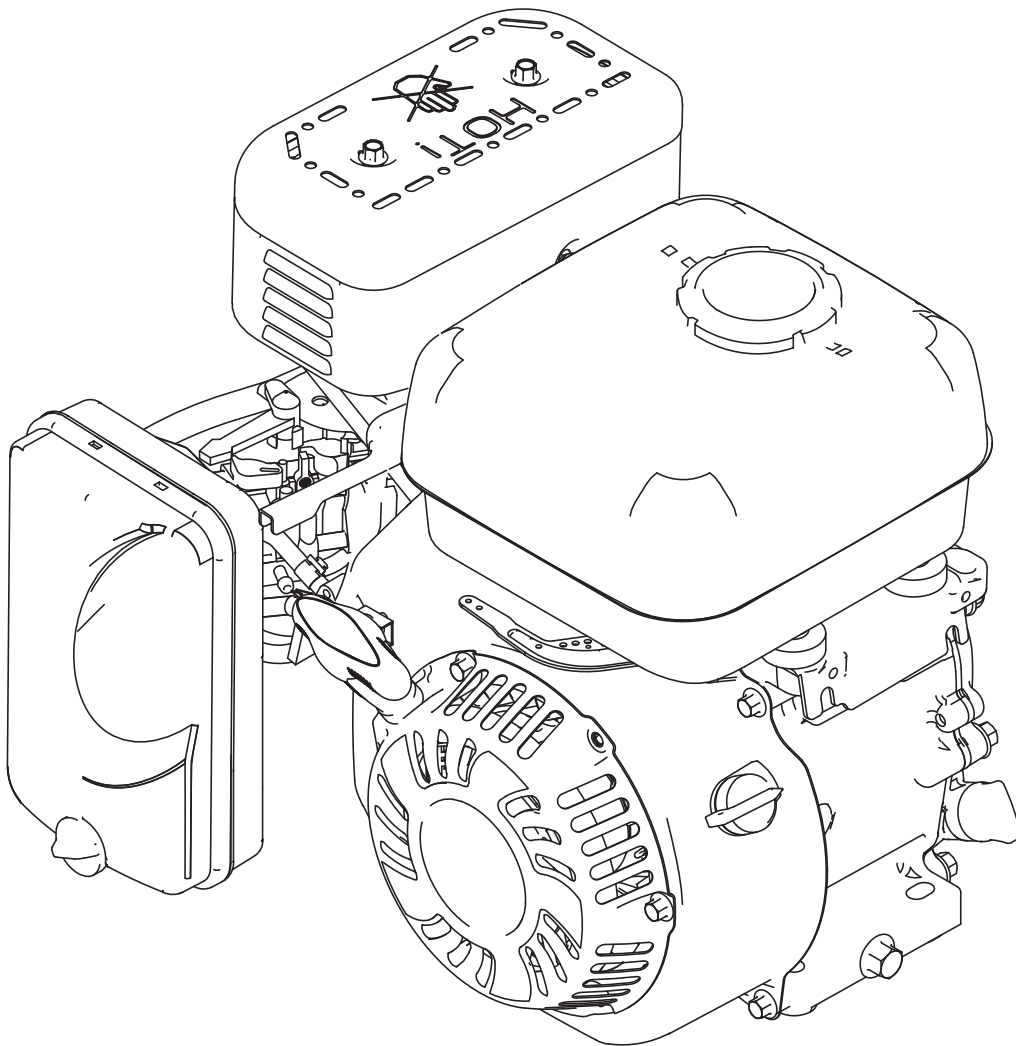

VIPER[®]

ENGINES

Illustrated Parts Breakdown

212CC 4-CYCLE
Viper Engine

Model #: 24129

ENGLISH

FRENCH

S/N

ILLUSTRATED PARTS BREAKDOWN

REF NO.	PART NO.	DESCRIPTION	QTY.
N.º DE ELEMENTO	N.º DE PIEZA	DESCRIPCIÓN	CANT.
1	13831	THROTTLE ASSEMBLY KIT	1
2	67201	CYLINDER HEAD COVER KIT	1
3	67178	RECOIL STARTER ASSEMBLY	1
4	67069	ENGINE STOP SWITCH ASSEMBLY	1
5	14940	CARBURETOR REPLACEMENT KIT	1
6	67195	FLY WHEEL AND BLOWER FAN KIT	1
7	25566	IGNITION COIL & HARDWARE KIT	1
8	13830	BLOWER HOUSING KIT	1
9	14098	AIR CLEANER ASSEMBLY	1
10	67173	AIR CLEANER FILTER	1
11	67038	ASSEMBLY DIPSTICK	1
12	21277	SPARK PLUG F6RTC; NGK: BPRGES	1
13	14099	FUEL LINE KIT AND CONNECTOR FILTER	1
14	25567	FUEL TANK ASSEMBLY KIT	1
15	25568	FUEL TANK CAP KIT	1
16	14101	MUFFLER COMPLETE KIT	1
18	-	SHORT BLOCK (REFERENCE ONLY)	1
-	14926	KIT ALTITUDE 3000-6000 FT	1
-	14927	KIT ALTITUDE 6000-8000 FT	1