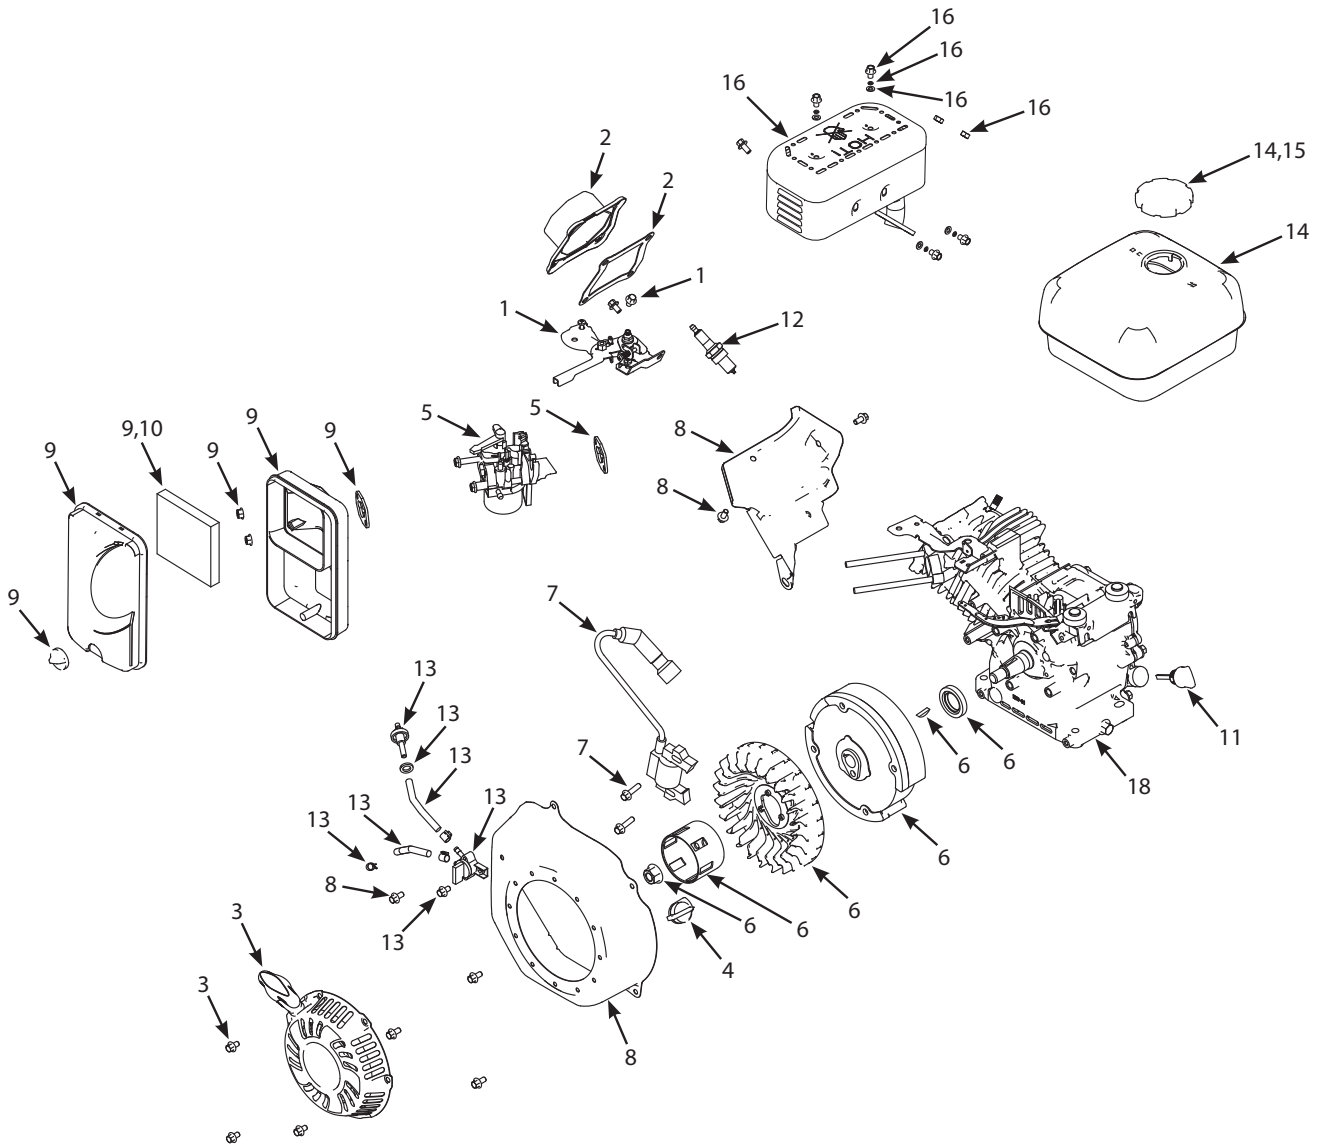

VIPER[®]

ENGINES

Illustrated Parts Breakdown

212CC 4-CYCLE
Viper Engine

Model #: 24129

ENGLISH

FRENCH

S/N

ILLUSTRATED PARTS BREAKDOWN

REF NO.	PART NO.	DESCRIPTION	QTY.
N.º DE ELEMENTO	N.º DE PIEZA	DESCRIPCIÓN	CANT.
1	13831	THROTTLE ASSEMBLY KIT	1
2	67201	CYLINDER HEAD COVER KIT	1
3	67178	RECOIL STARTER ASSEMBLY	1
4	67069	ENGINE STOP SWITCH ASSEMBLY	1
5	14940	CARBURETOR REPLACEMENT KIT	1
6	67195	FLY WHEEL AND BLOWER FAN KIT	1
7	25566	IGNITION COIL & HARDWARE KIT	1
8	13830	BLOWER HOUSING KIT	1
9	14098	AIR CLEANER ASSEMBLY	1
10	67173	AIR CLEANER FILTER	1
11	67038	ASSEMBLY DIPSTICK	1
12	21277	SPARK PLUG F6RTC; NGK: BPRGES	1
13	14099	FUEL LINE KIT AND CONNECTOR FILTER	1
14	25567	FUEL TANK ASSEMBLY KIT	1
15	25568	FUEL TANK CAP KIT	1
16	14101	MUFFLER COMPLETE KIT	1
18	-	SHORT BLOCK (REFERENCE ONLY)	1
-	14926	KIT ALTITUDE 3000-6000 FT	1
-	14927	KIT ALTITUDE 6000-8000 FT	1