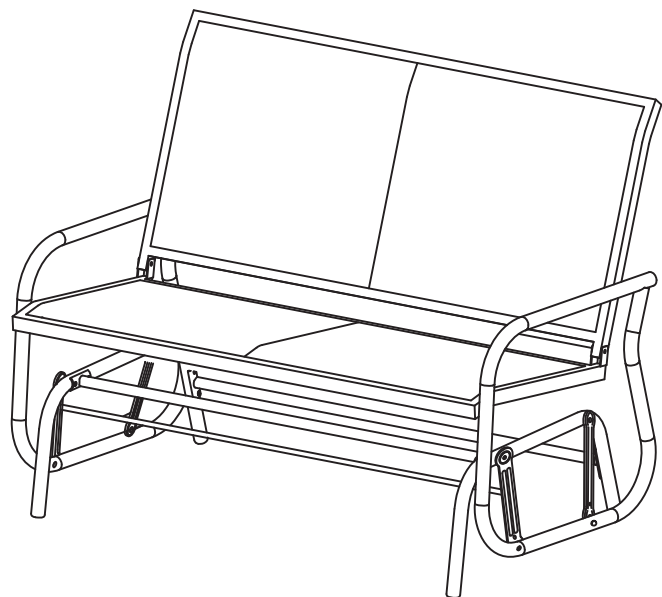

ASSEMBLY INSTRUCTIONS

1. Attach bent pipe C to pipe D,E using bolts and nuts (J,F/J,H) and bolts(G,H).As shown in the figure .
2. Attach armrest A to seat and back frame(B) using bolt F.
3. Attach the base of armrest to rocker using bolt I and nut J.