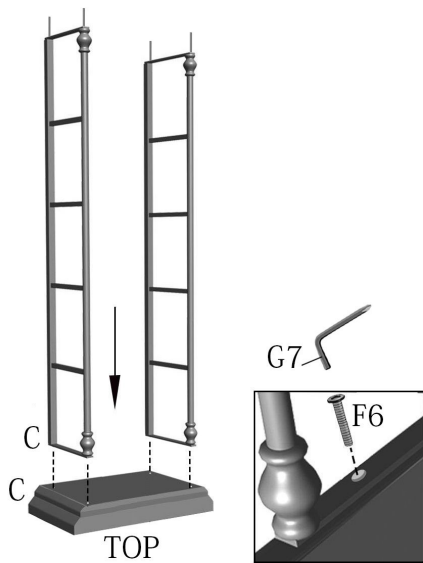

Assembly Instruction

ITEM: CVFZR4549

 <p>TOP</p>		 <p>SHELF</p>	 <p>BOTTOM</p>		 <p>A1</p>	<p>4PCS</p>	 <p>D4</p>	 <p>F6</p>
<p>1PC</p>	<p>2PCS</p>	<p>4PCS</p>	<p>1PC</p>	<p>1PC</p>	 <p>B2</p>	 <p>C3</p>	<p>8PCS</p>	 <p>G7</p>
					<p>4PCS</p>	<p>8PCS</p>	<p>1PC</p>	<p>1PC</p>

**⚠ NOTE: UNIT SHOULD BE ASSEMBLED BY TWO OR MORE PEOPLE.
DO NOT TIGHTEN ANY BOLTS UNTIL ALL BOLTS HAVE BEEN STARTED!**

STEP1

STEP2

STEP3

STEP4