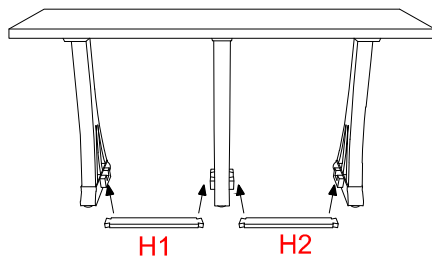

ASSEMBLY INSTRUCTIONS

CVFNR797

PARTS

S.NO.	DESCRIPTION	QTY.
E	 BASE	1
F	 LEG 1/2	2
G	 CENTRE LEG	1
H	 LEG SUPPORT	2

HARDWARE

S.NO.	DESCRIPTION	QTY.
A	 SPANNER	1
B	 BOLT	6
C	 WASHER	6

STEP-1

STEP-2

STEP-3

STEP-4

STEP-5

STEP-6

Note: There are leverler on bottom adjust for balance