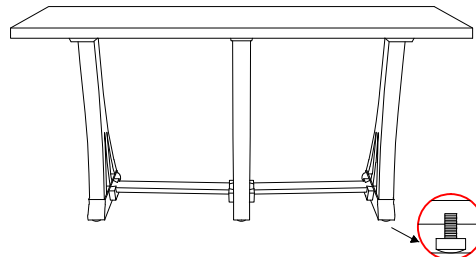

ASSEMBLY INSTRUCTIONS

CVFNR797

PARTS

S.NO.	DESCRIPTION	QTY.
E	 BASE	1
F	 LEG 1/2	2
G	 CENTRE LEG	1
H	 LEG SUPPORT	2

HARDWARE

S.NO.	DESCRIPTION	QTY.
A	 SPANNER	1
B	 BOLT	6
C	 WASHER	6

STEP-1

STEP-2

STEP-3

STEP-4

STEP-5

STEP-6

Note: There are leverler on bottom adjust for balance