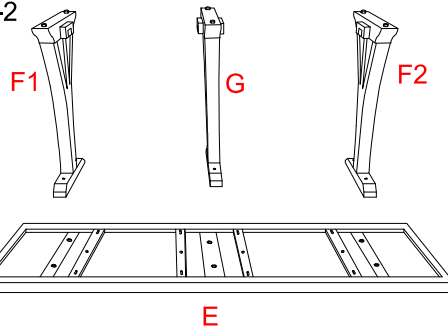

ASSEMBLY INSTRUCTIONS

CVFNR797

PARTS

S.NO.	DESCRIPTION	QTY.
E	 BASE	1
F	 LEG 1/2	2
G	 CENTRE LEG	1
H	 LEG SUPPORT	2

HARDWARE

S.NO.	DESCRIPTION	QTY.
A	 SPANNER	1
B	 BOLT	6
C	 WASHER	6

STEP-1

STEP-2

STEP-3

STEP-4

STEP-5

STEP-6

Note: There are leverler on bottom adjust for balance