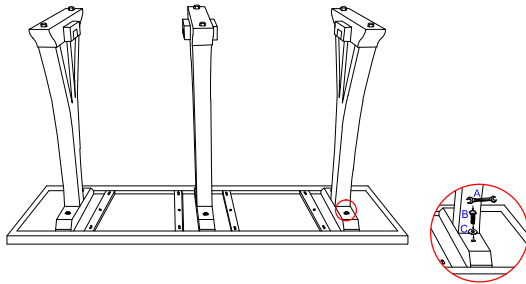

ASSEMBLY INSTRUCTIONS

CVFNR797

PARTS

S.NO.	DESCRIPTION	QTY.
E	 BASE	1
F	 LEG 1/2	2
G	 CENTRE LEG	1
H	 LEG SUPPORT	2

HARDWARE

S.NO.	DESCRIPTION	QTY.
A	 SPANNER	1
B	 BOLT	6
C	 WASHER	6

STEP-1

STEP-2

STEP-3

STEP-4

STEP-5

STEP-6

Note: There are leverler on bottom adjust for balance