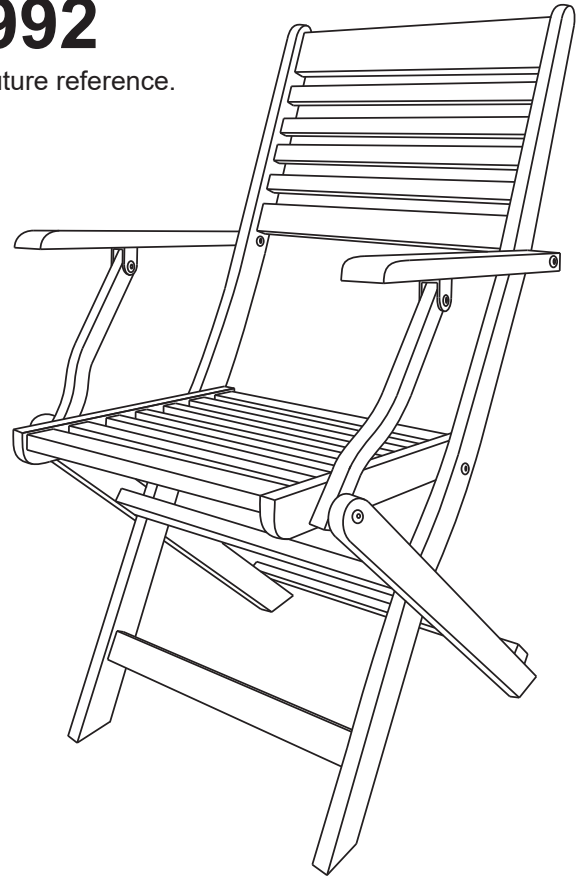

MERANTI WOOD OUTDOOR FOLDING PATIO ARMCHAIRS

FRN-992

Save this manual for future reference.

Simply fold the seat down and place the chair on a flat, level surface.

IMPORTANT INFORMATION

SAFE USE: For residential use only. Do not stand on the chair. Only use on a flat, level surface.