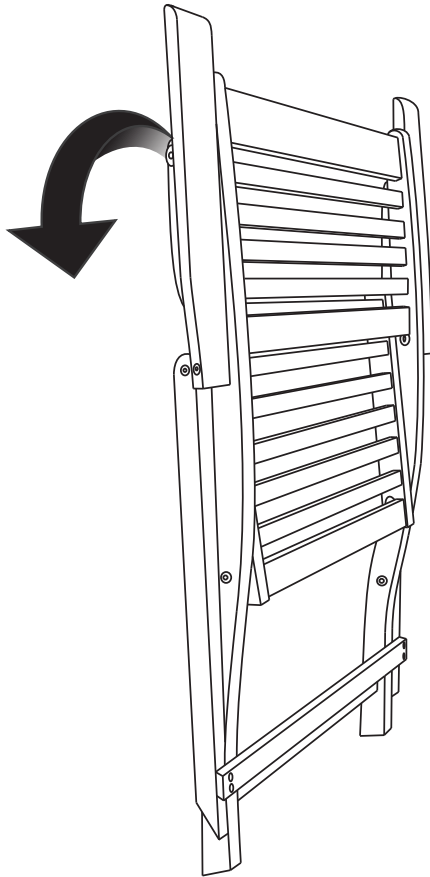

MERANTI WOOD OUTDOOR FOLDING PATIO ARMCHAIRS

FRN-992

Save this manual for future reference.

Simply fold the seat down and place the chair on a flat, level surface.

IMPORTANT INFORMATION

SAFE USE: For residential use only. Do not stand on the chair. Only use on a flat, level surface.