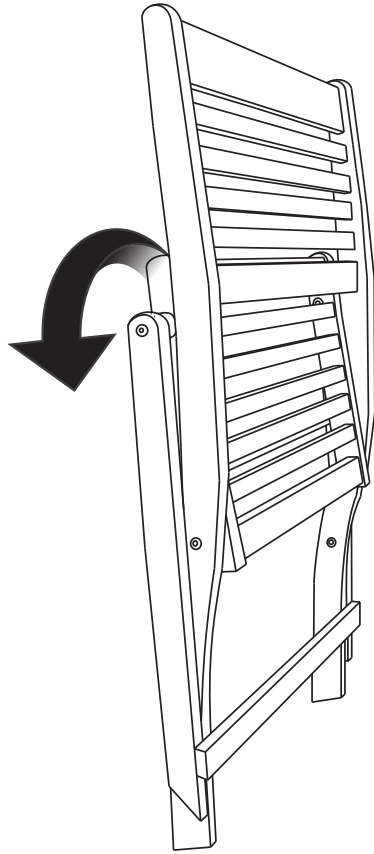

MERANTI WOOD FOLDING OUTDOOR PATIO CHAIR FRN-985

Save this manual for future reference.

Simply fold the seat down and place the chair on a flat, level surface.

IMPORTANT INFORMATION

SAFE USE: For residential use only. Do not stand on the chair. Only use on a flat, level surface.