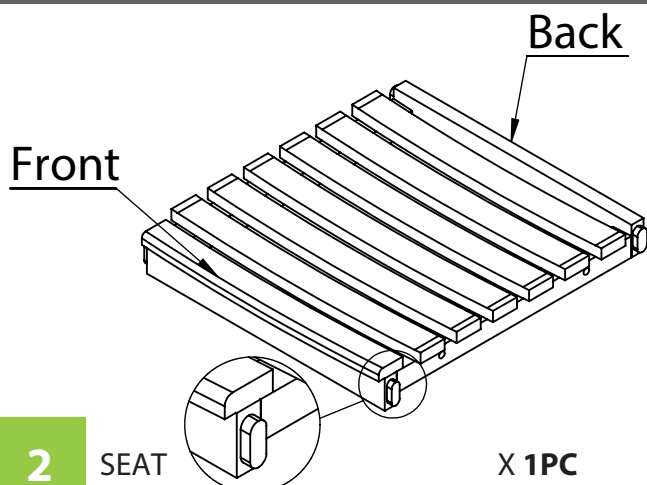

2 SEAT X 1PC

A BOLT 6x35x13 4PCS

B SCREW 6x20x13 4PCS

C SCREW 6x60x13 4PCS

D ALLEN KEY 1PC

NOTE: Please read all instructions carefully before starting assembly. Also, we recommend that the unit is fully assembled on a level surface. Two people are recommended to assemble this product. DO NOT over torque screws and bolts.