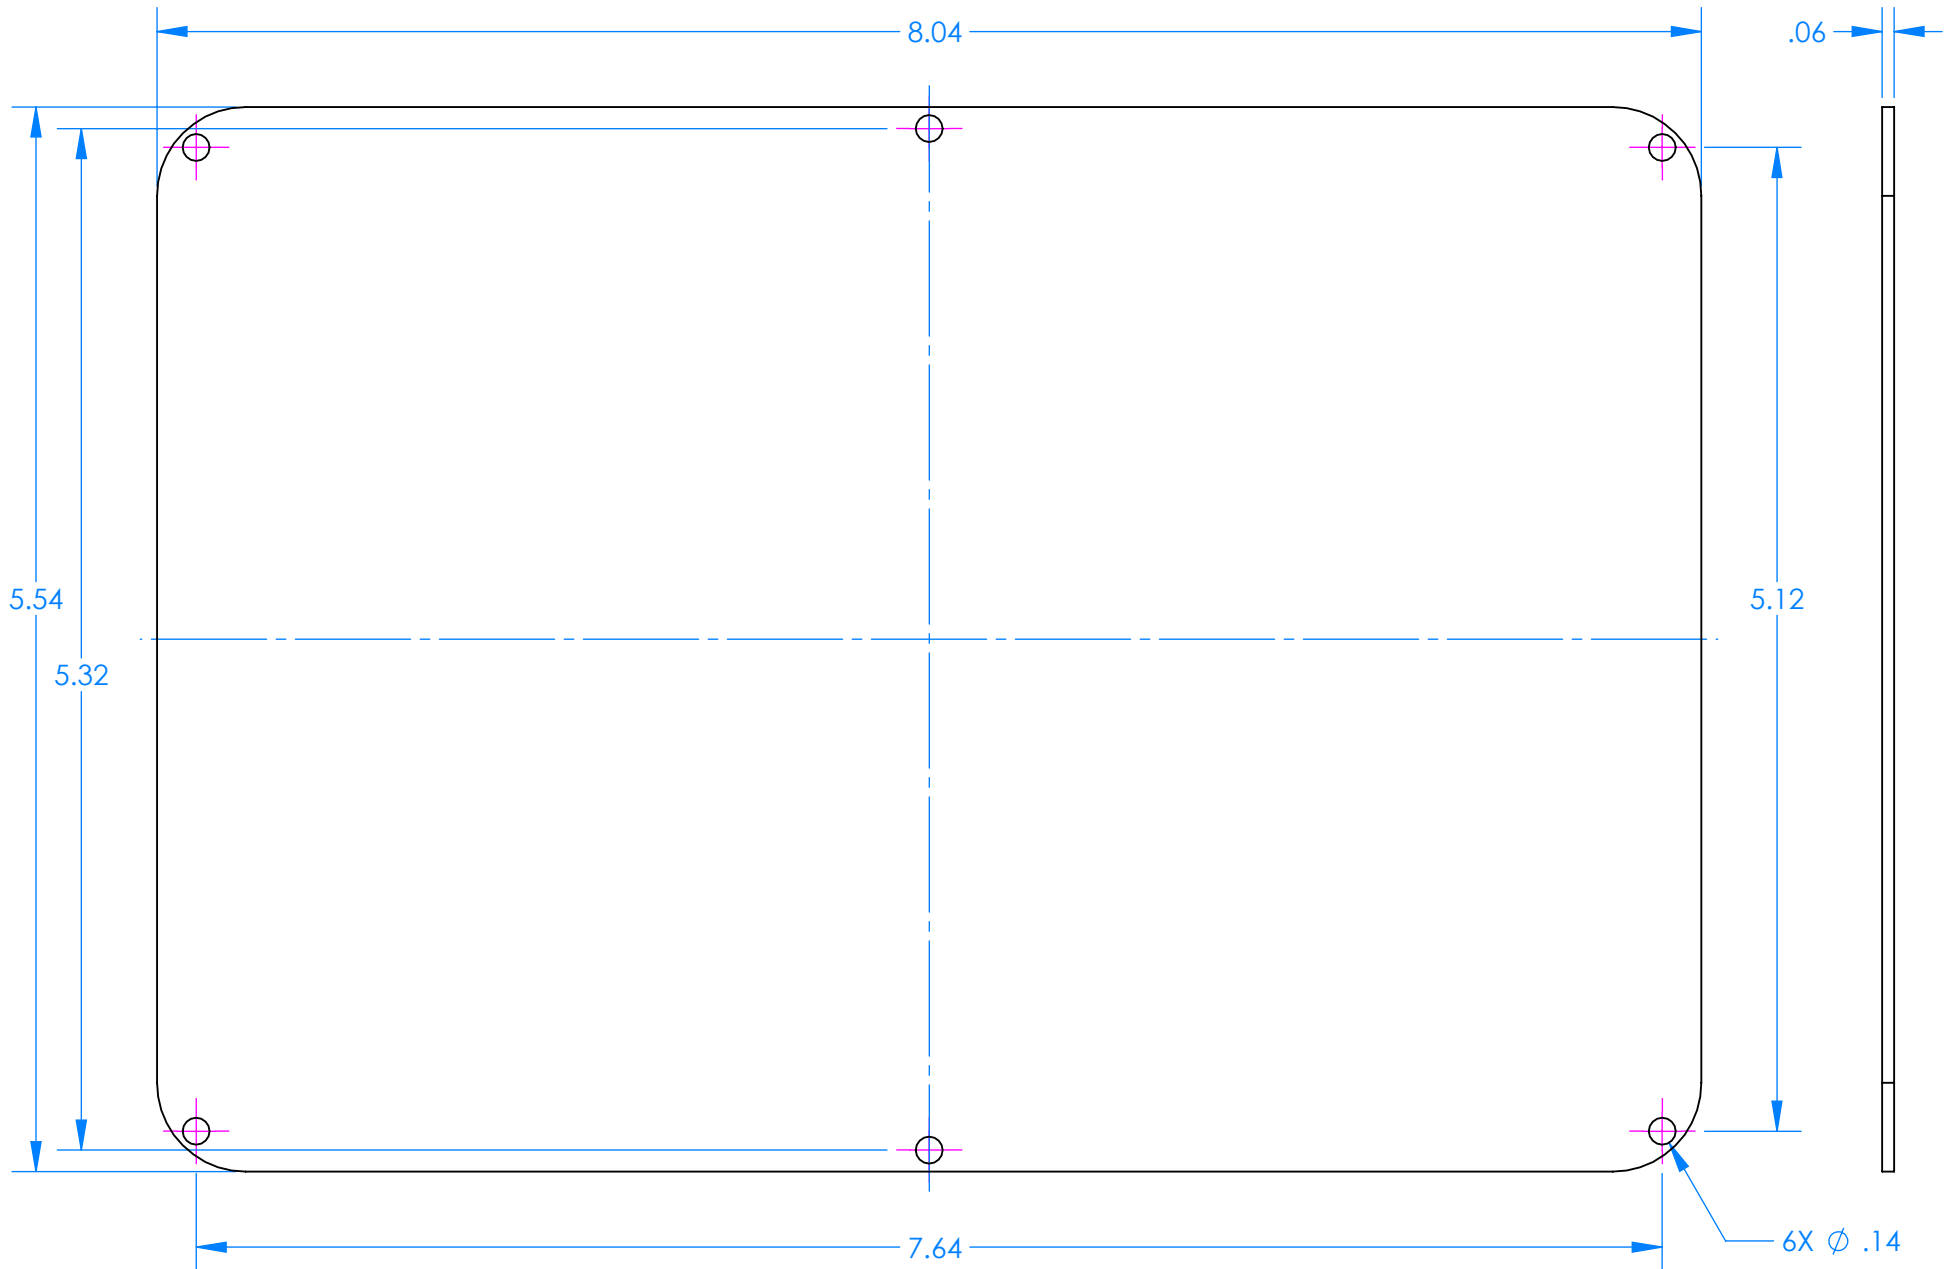

SECTION A-A

Optional latches must be specified at time of order. See note 2

- NOTES:**
- 1) Max. usable inside dimensions are: 7.50" X 5.00" X 3.23"
 - 2) With Metal Lock Latches p/n SE120ML and Plastic Lock Latches p/n SE120PL are optional.

7151 Top Panel for 120

7152 Bottom Panel for 120