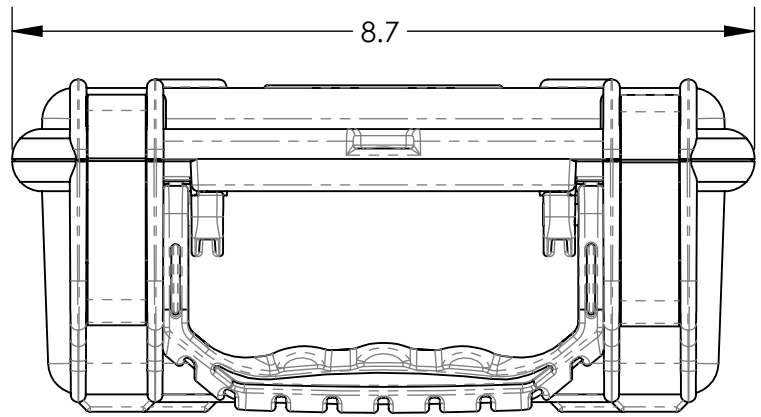

SECTION A-A

Optional latches must be specified at time of order. See note 2

- NOTES:**
- 1) Max. usable inside dimensions are: 7.50" X 5.00" X 3.23"
 - 2) With Metal Lock Latches p/n SE120ML and Plastic Lock Latches p/n SE120PL are optional.

7151 Top Panel for 120

7152 Bottom Panel for 120