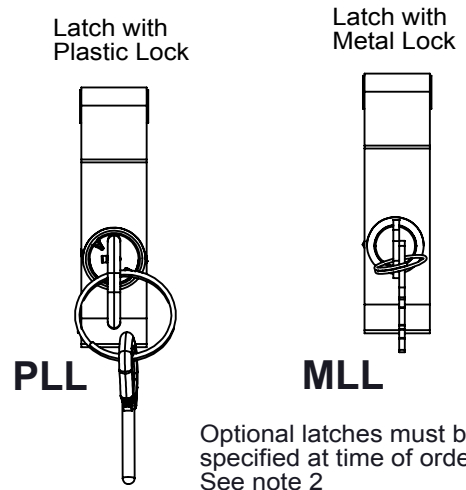

SECTION A-A

Optional latches must be specified at time of order. See note 2

- NOTES:**
- 1) Max. usable inside dimensions are: 7.50" X 5.00" X 3.23"
 - 2) With Metal Lock Latches p/n SE120ML and Plastic Lock Latches p/n SE120PL are optional.

7151 Top Panel for 120

7152 Bottom Panel for 120