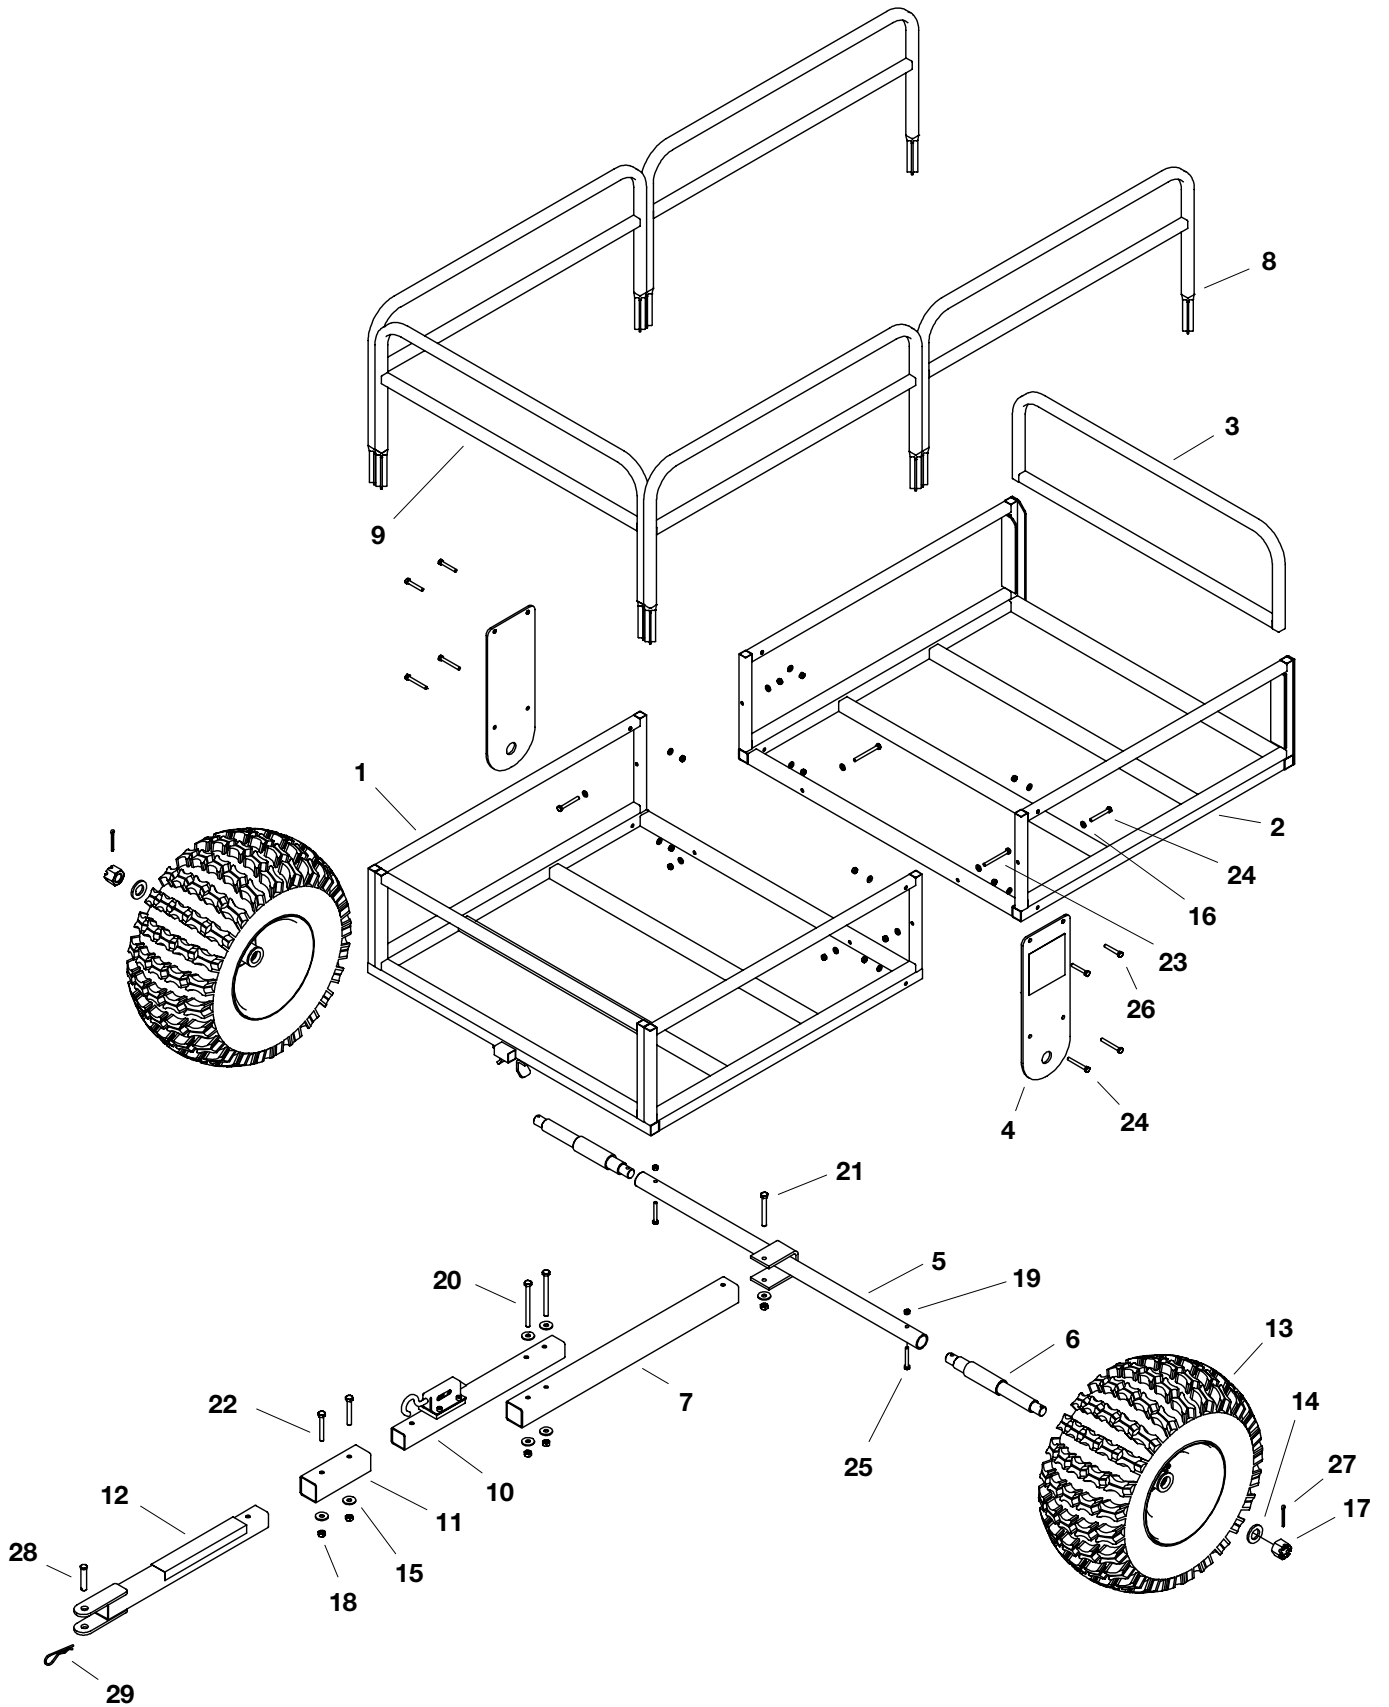

# REPAIR PARTS FOR 45-0554 CART

## REPAIR PARTS FOR 45-0554 CART

REF	QTY	PART NO	DESCRIPTION	REF	QTY	PART NO	DESCRIPTION
1	1	2-132BL3	Front Trailer Frame	16	16	2-147	Washer, M6
2	1	2-133BL3	Rear Trailer Frame	17	2	2-148	Castle Nut, M20 x 1.5
3	1	2-134BL3	Tailgate	18	5	2-149	Nut, M8 x 1.25
4	2	2-135BL3	Axle Mount Plate	19	14	2-150	Nut, M6 x 1.0
5	1	2-136BL3	Axle Tube	20	2	2-151	Bolt, M8 x 1.25 x 100
6	2	2-137BL3	Axle Spindle	21	1	2-152	Bolt, M8 x 1.25 x 70
7	1	2-138BL3	Rear Tongue Tube	22	2	2-153	Bolt, M8 x 1.25 x 60
8	4	2-139OR1	Side Containment Rack	23	2	2-154	Bolt, M6 x 1.25 x 65
9	1	2-140OR1	Front Containment Rack	24	6	2-155	Bolt, M6 x 1.25 x 50
10	1	2-141BL3	Latch Tube Assembly	25	2	2-156	Bolt, M6 x 1.25 x 45
11	1	2-142BL3	Connector Pocket	26	4	2-157	Bolt, M6 x 1.25 x 40
12	1	2-143BL3	Front Tongue Tube	27	2	2-158	Cotter Pin
13	2	2-144	Trailer Wheel	28	1	2-159	Clevis Pin
14	2	2-145	Washer, M20	29	1	714-0117	Hair Cotter Pin
15	7	2-146	Washer, M8	—	1	3-80	Owners Manual