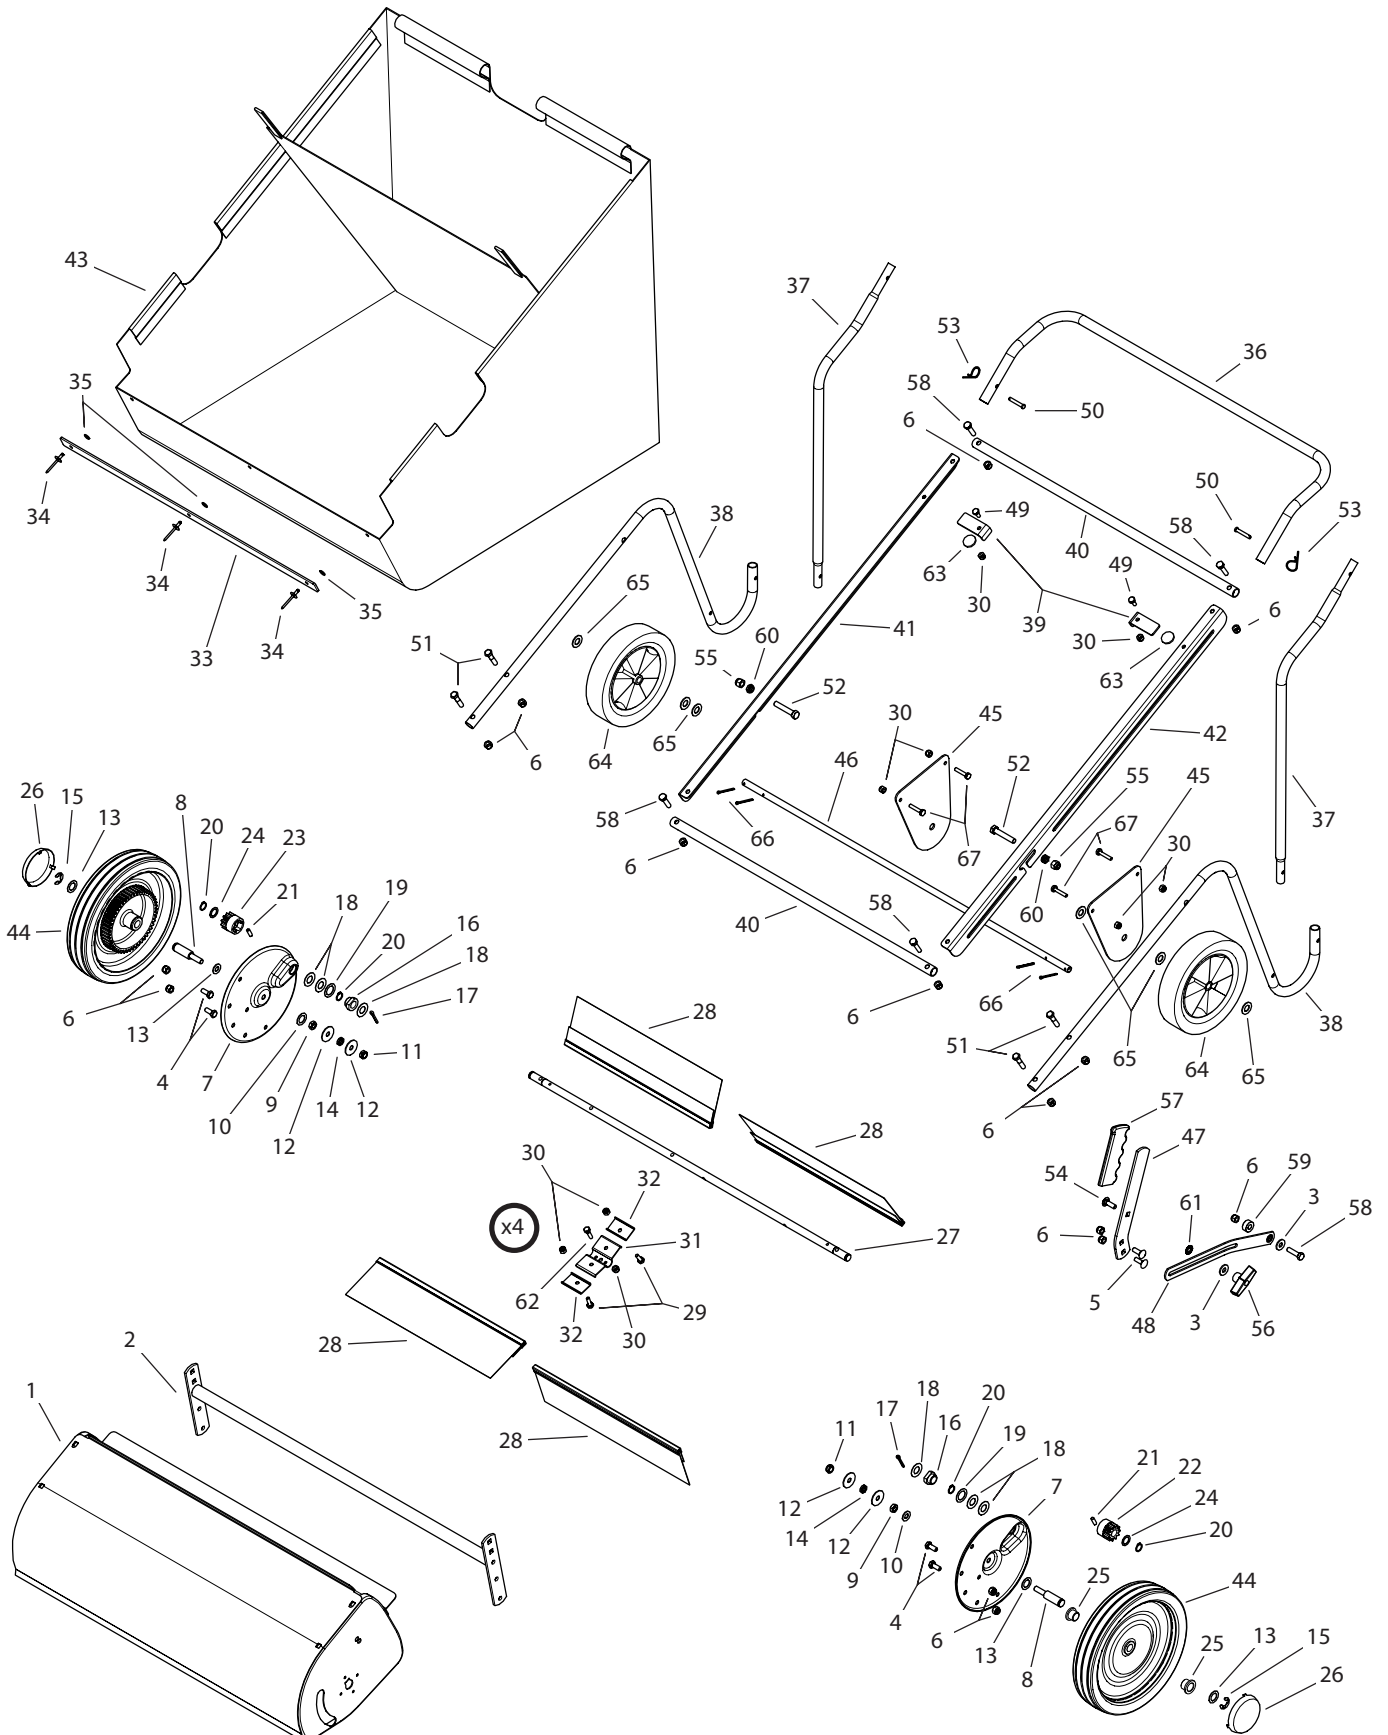

REPAIR PARTS FOR 45-0570 30 INCH PUSH LAWN SWEEPER

REPAIR PARTS FOR 45-0570 30 INCH PUSH LAWN SWEEPER

REF	QTY	PART NO	DESCRIPTION	REF	QTY	PART NO	DESCRIPTION
1	1	6-45BL3	ASS'Y, 30" SWEEPER HOUSING (W	35	3	43910	WASHER, .219 X .5 X .049
2	1	68206BL3	ASS'Y, TUBE HEIGHT ADJ	36	1	45976	TUBE, HANDLE
3	6	43081	WASHER, .375 X .875 X .083	37	2	45977	TUBE, KICKSTAND - UPPER
4	4	43182	BOLT, HEX 5/16-18 X 3/4 GR5	38	2	2-79	TUBE, KICKSTAND - LOWER
5	3	43080	BOLT, CARRIAGE 5/16-18 X 3/4 GR5	39	1	28675BL3	PIVOT CATCH
6	15	47810	NUT, HEX .312-18 NYLOC	40	2	2-12BL3	TUBE, CROSS BRACE
7	2	25102BL1	DUST COVER	41	1	28678BL3	SIDE BRACE, (L)
8	2	2-131-C	AXLE	42	1	28679BL3	SIDE BRACE, (R)
9	2	4-8	NUT, HEX M10 X 1.5 JAM	43	1	45981	BAG, HOPPER
10	2	R19131316	WASHER, .406 X .812 X .062	44	2	44930	ASS'Y, WHEEL & TIRE (A-F)
11	2	4-9	NUT, HEX M10 X 1.5 JAM NYLOC	45	2	2-25BL3	WHEEL BRACE
12	4	141	WASHER, .378 X 1.25 X .061	46	1	2-26	AXLE
13	4	44125	WASHER, .625 X 1 X .03	47	1	26243BL1	HANDLE, HEIGHT ADJ
14	3	23400	SPACER, .410ID X .620OD X .15	48	1	24979	STRAP, HT ADJUST
15	2	716-0106	RING, RETAINING 5/8" E	49	2	43866	BOLT, HEX 1/4-20 X 5/8 GR5
16	2	44909	BUSHING, BRUSH SHAFT (PM)	50	2	41-42	PIN, CLEVIS 1/4 X 1-1/2
17	2	714-0121	PIN, COTTER 5/32 X 1	51	4	43085	BOLT, HEX 5/16-18 X 1-1/2 G5
18	2	40001	WASHER, SHIM .595 X 1.125 X .	52	2	28243	BOLT, HEX 3/8-16 X 2 GR2
19	2	44008	WASHER, .756 X 1.125 X .025	53	2	43055	PIN, HAIR 3/32 X 1.8
20	4	1650-21	RING, RETAINING .594 ID	54	1	44326	BOLT, CARRIAGE 5/16-18 X 1 GR5
21	2	47046	PIN, DOWEL 1/4 X 3/4	55	2	HA21362	NUT, HEX 3/8-16 NYLOC
22	1	43885	PINION, L.H. 11 T.	56	1	43720	KNOB, WING 5/16 -18 (X-9966)
23	1	43886	PINION, R.H. 11 T.	57	1	43943	GRIP HT. ADJ 32"/38"
24	2	44006	WASHER, .849 X .598 X .025	58	5	43840	BOLT, HEX 5/16-18 X 1-1/4 G5
25	4	741-0249	BEARING, FLANGED PV80 .63 ID	59	1	25408	SPACER, .380ID X .875OD X .38
26	2	2674-32	CAP, HUB BLACK	60	2	42210	NUT, HEX 3/8-16 JAM NYLOC
27	1	23567	SHAFT, BRUSH (30 IN)	61	1	44732	WASHER, 3/8 EXTERNAL TOOTH
28	4	43902	BRUSH, 30" SWEEPER 15-3/8"	62	4	43661	BOLT, HEX .25-20 X 1 GR5
29	8	43012	BOLT, HEX 1/4-20 X 3/4 GR5	63	2	48661	BUMPER, RUBBER (ADHESIVE BACK)
30	18	47189	NUT, HEX 1/4-20 NYLOC	64	2	2-204	WHEEL, 8" x 1-5/8 x 1/2" I.D.
31	4	23580	RETAINER, BRUSH (DOUBLE) BRACKET	65	6	R19171616	WASHER, .531 X 1 X .059
32	8	23581	RETAINER, BRUSH (SINGLE) CLIP	66	4	43093	PIN, COTTER 1/8 X 1-1/2
33	1	28680BL1	BAR, CROSS	67	4	1509-90	BOLT, HEX 1/4-20 X 1-1/4 GR5
34	3	41157	RIVET, POP 3/16 SSD 64 BS LF				