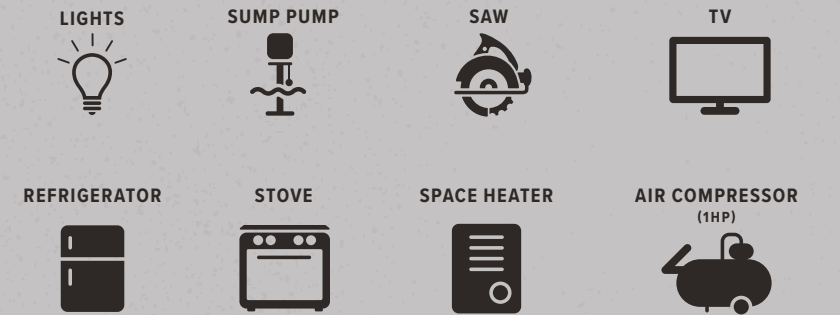

DURABLE
Heavy duty steel frame allows strong, stable operation

MULTIPLE DEVICES
Maximum output for various applications and tools

*Do not overload the generator. All devices may not be powered at the same time.