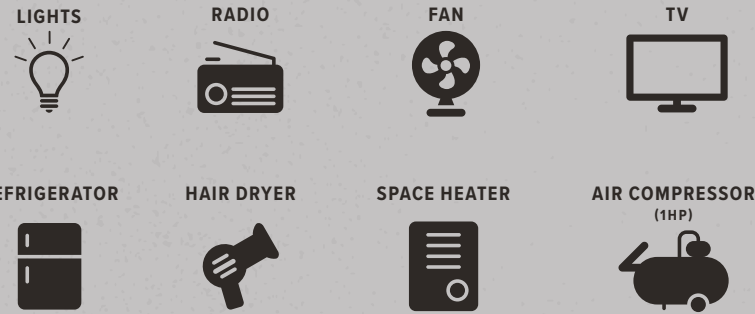

IDEAL FOR*

- ✓ RECREATION
- ✓ WORK

EFFORTLESS STARTING
With easy to use POWERDIAL™ or available One-Touch Electric Start*

POWERFUL & LIGHTWEIGHT
High Output Portable Power

VERSATILE
Enhanced features for multiple applications