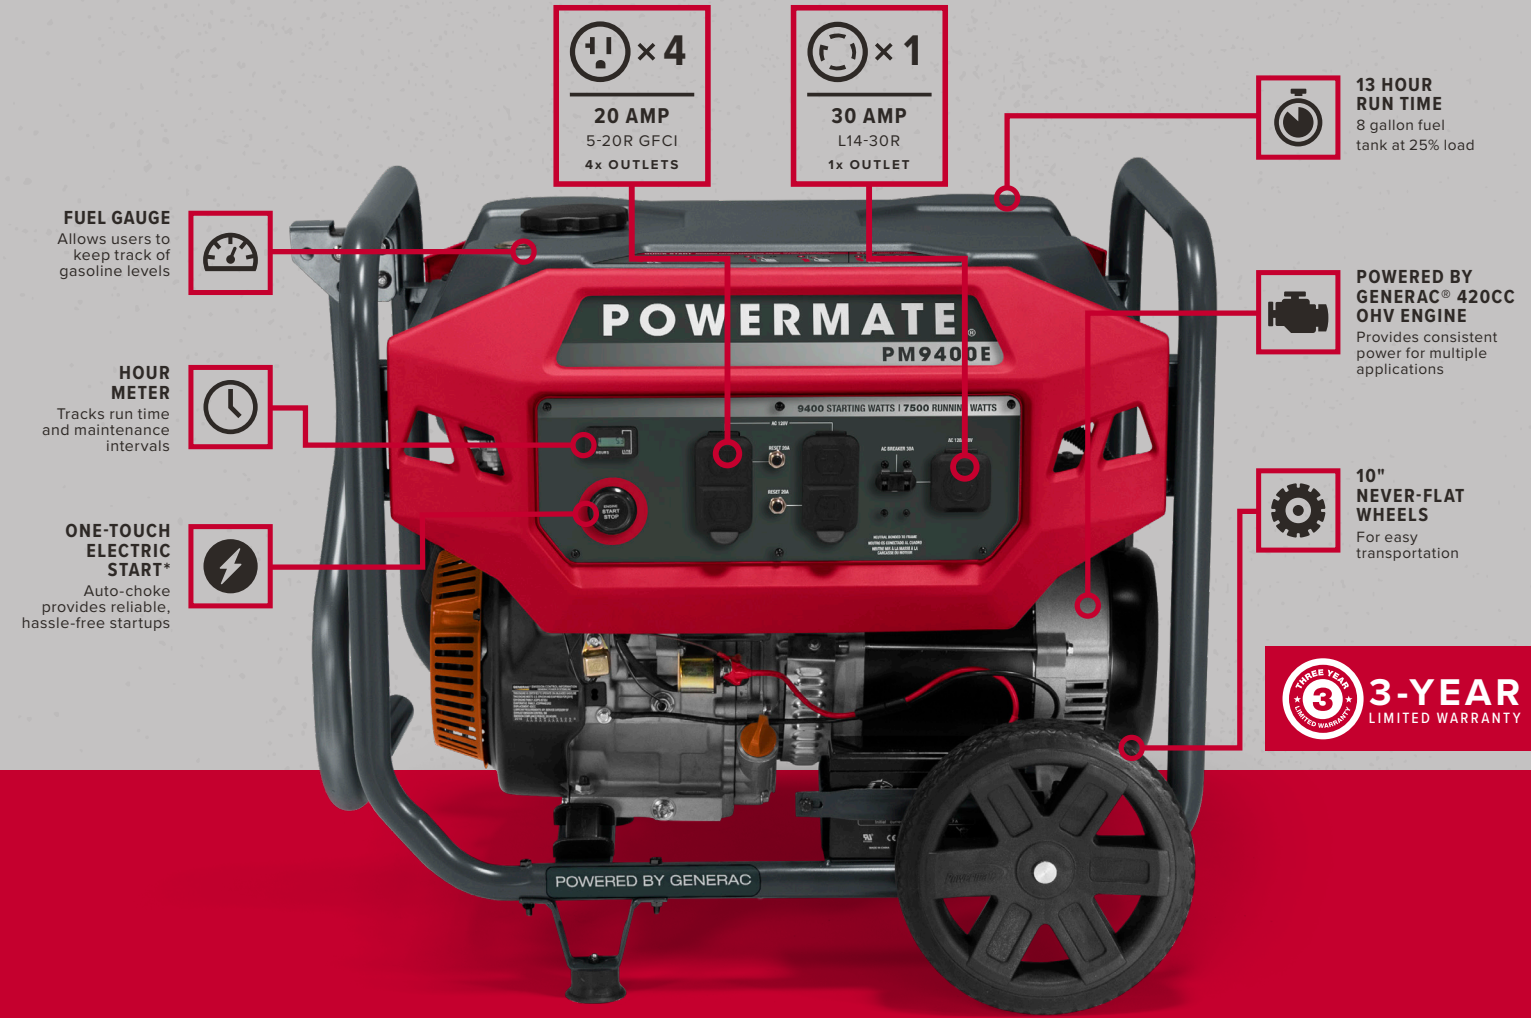

*Product feature available on select models