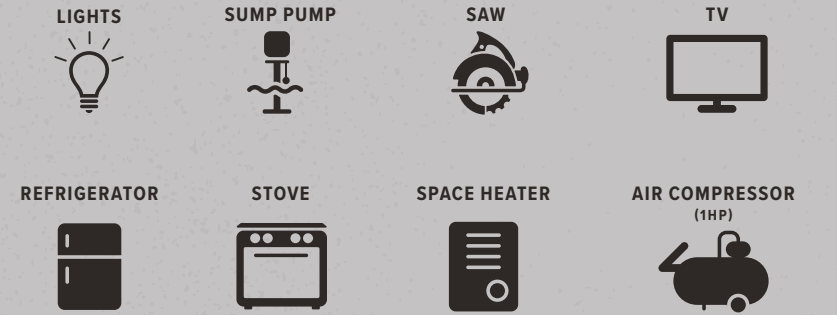

- ✓ RECREATION
- ✓ WORK
- ✓ EMERGENCY BACKUP

EFFORTLESS STARTING
With easy to use POWERDIAL™ or available One-Touch Electric Start*

DURABLE
Heavy duty steel frame allows strong, stable operation

MULTIPLE DEVICES
Maximum output for various applications and tools