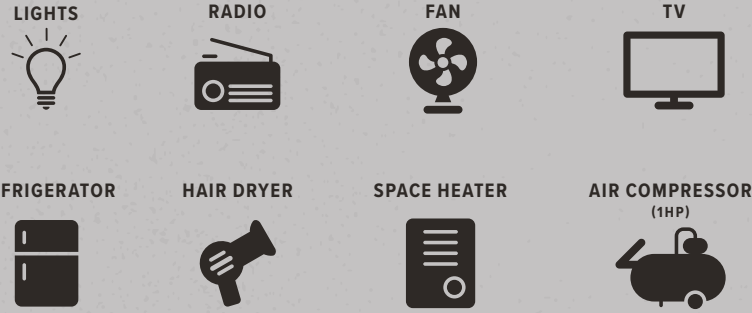

PM4500

3800 - 4500 WATT SERIES

PM3800
PM4500 COsense®
PM4500E

IDEAL FOR*

- ✓ RECREATION
- ✓ WORK

EFFORTLESS STARTING
With easy to use POWERDIAL™ or available One-Touch Electric Start*

POWERFUL & LIGHTWEIGHT
High Output Portable Power

VERSATILE
Enhanced features for multiple applications

*Do not overload the generator. All devices may not be powered at the same time.

PM9400E

7500 - 9400 WATT SERIES

PM7500
PM7500 COsense®
PM9400E

IDEAL FOR*

- ✓ RECREATION
- ✓ WORK
- ✓ EMERGENCY BACKUP

EFFORTLESS STARTING
With easy to use POWERDIAL™ or available One-Touch Electric Start*

DURABLE
Heavy duty steel frame allows strong, stable operation

MULTIPLE DEVICES
Maximum output for various applications and tools