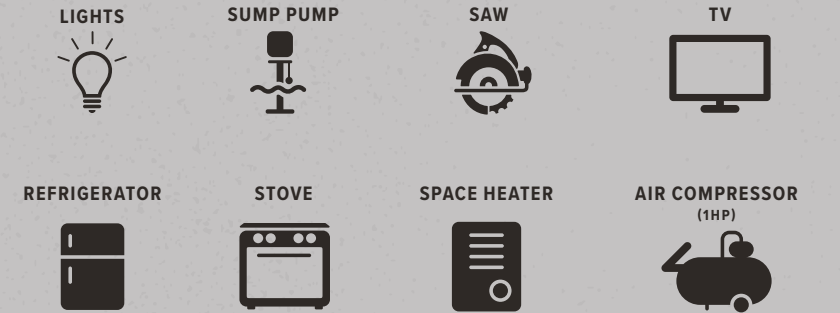

- ✓ RECREATION
- ✓ WORK
- ✓ EMERGENCY BACKUP

EFFORTLESS STARTING
With easy to use POWERDIAL™ or available One-Touch Electric Start*

DURABLE
Heavy duty steel frame allows strong, stable operation

MULTIPLE DEVICES
Maximum output for various applications and tools