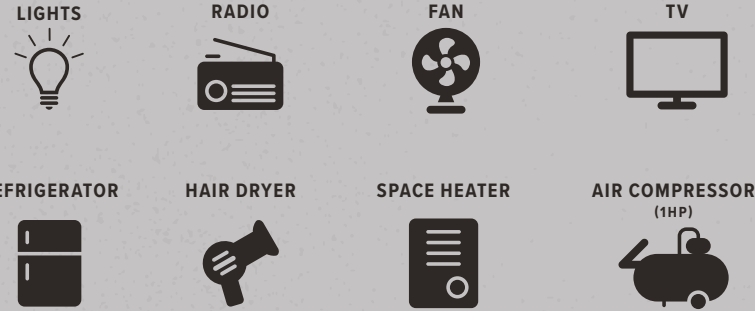

PM4500

3800 - 4500 WATT SERIES

PM3800
PM4500 COsense®
PM4500E

IDEAL FOR*

- ✓ RECREATION
- ✓ WORK

EFFORTLESS STARTING
With easy to use POWERDIAL™ or available One-Touch Electric Start*

POWERFUL & LIGHTWEIGHT
High Output Portable Power

VERSATILE
Enhanced features for multiple applications

*Do not overload the generator. All devices may not be powered at the same time.

PM9400E

7500 - 9400 WATT SERIES

PM7500
PM7500 COsense®
PM9400E

IDEAL FOR*

- ✓ RECREATION
- ✓ WORK
- ✓ EMERGENCY BACKUP

EFFORTLESS STARTING
With easy to use POWERDIAL™ or available One-Touch Electric Start*

DURABLE
Heavy duty steel frame allows strong, stable operation

MULTIPLE DEVICES
Maximum output for various applications and tools