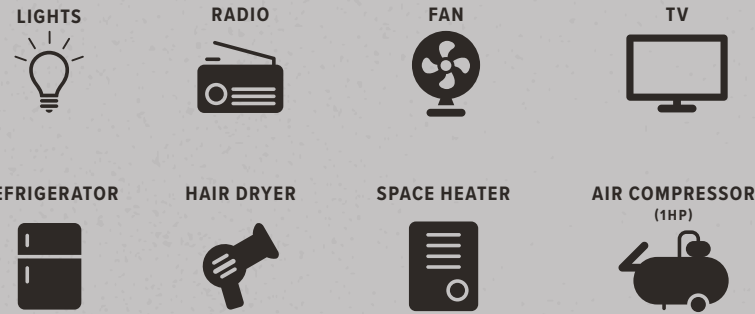

PM4500

3800 - 4500 WATT SERIES

PM3800
PM4500 COsense®
PM4500E

IDEAL FOR*

- ✓ RECREATION
- ✓ WORK

EFFORTLESS STARTING
With easy to use POWERDIAL™ or available One-Touch Electric Start*

POWERFUL & LIGHTWEIGHT
High Output Portable Power

VERSATILE
Enhanced features for multiple applications

*Do not overload the generator. All devices may not be powered at the same time.

PM9400E

7500 - 9400 WATT SERIES

PM7500
PM7500 COsense®
PM9400E

IDEAL FOR*

- ✓ RECREATION
- ✓ WORK
- ✓ EMERGENCY BACKUP

EFFORTLESS STARTING
With easy to use POWERDIAL™ or available One-Touch Electric Start*

DURABLE
Heavy duty steel frame allows strong, stable operation

MULTIPLE DEVICES
Maximum output for various applications and tools