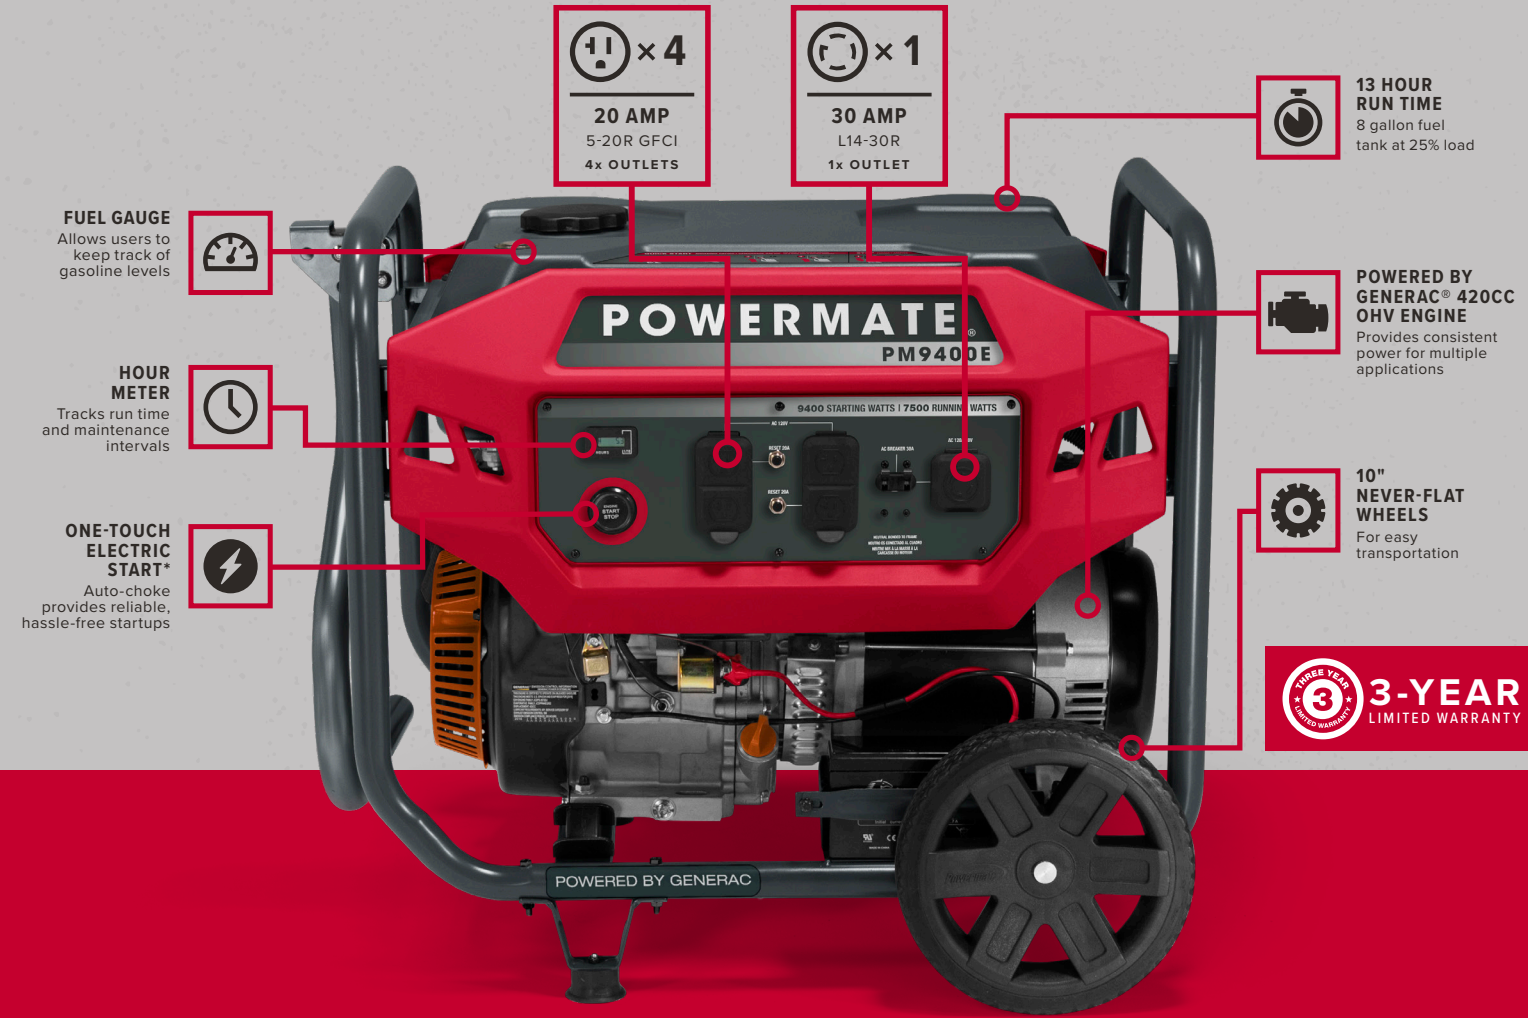

*Product feature available on select models