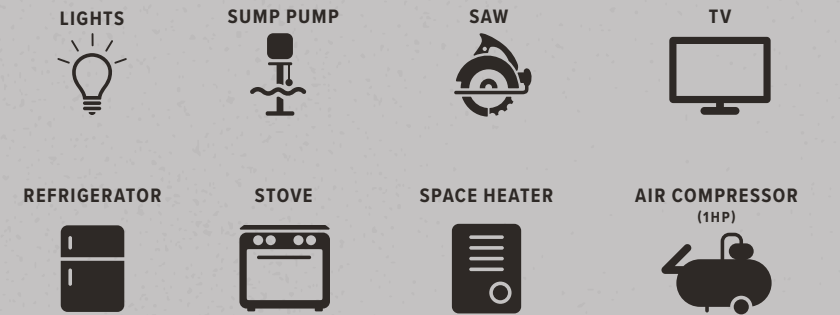

- ✓ RECREATION
- ✓ WORK
- ✓ EMERGENCY BACKUP

EFFORTLESS STARTING
With easy to use POWERDIAL™ or available One-Touch Electric Start*

DURABLE
Heavy duty steel frame allows strong, stable operation

MULTIPLE DEVICES
Maximum output for various applications and tools